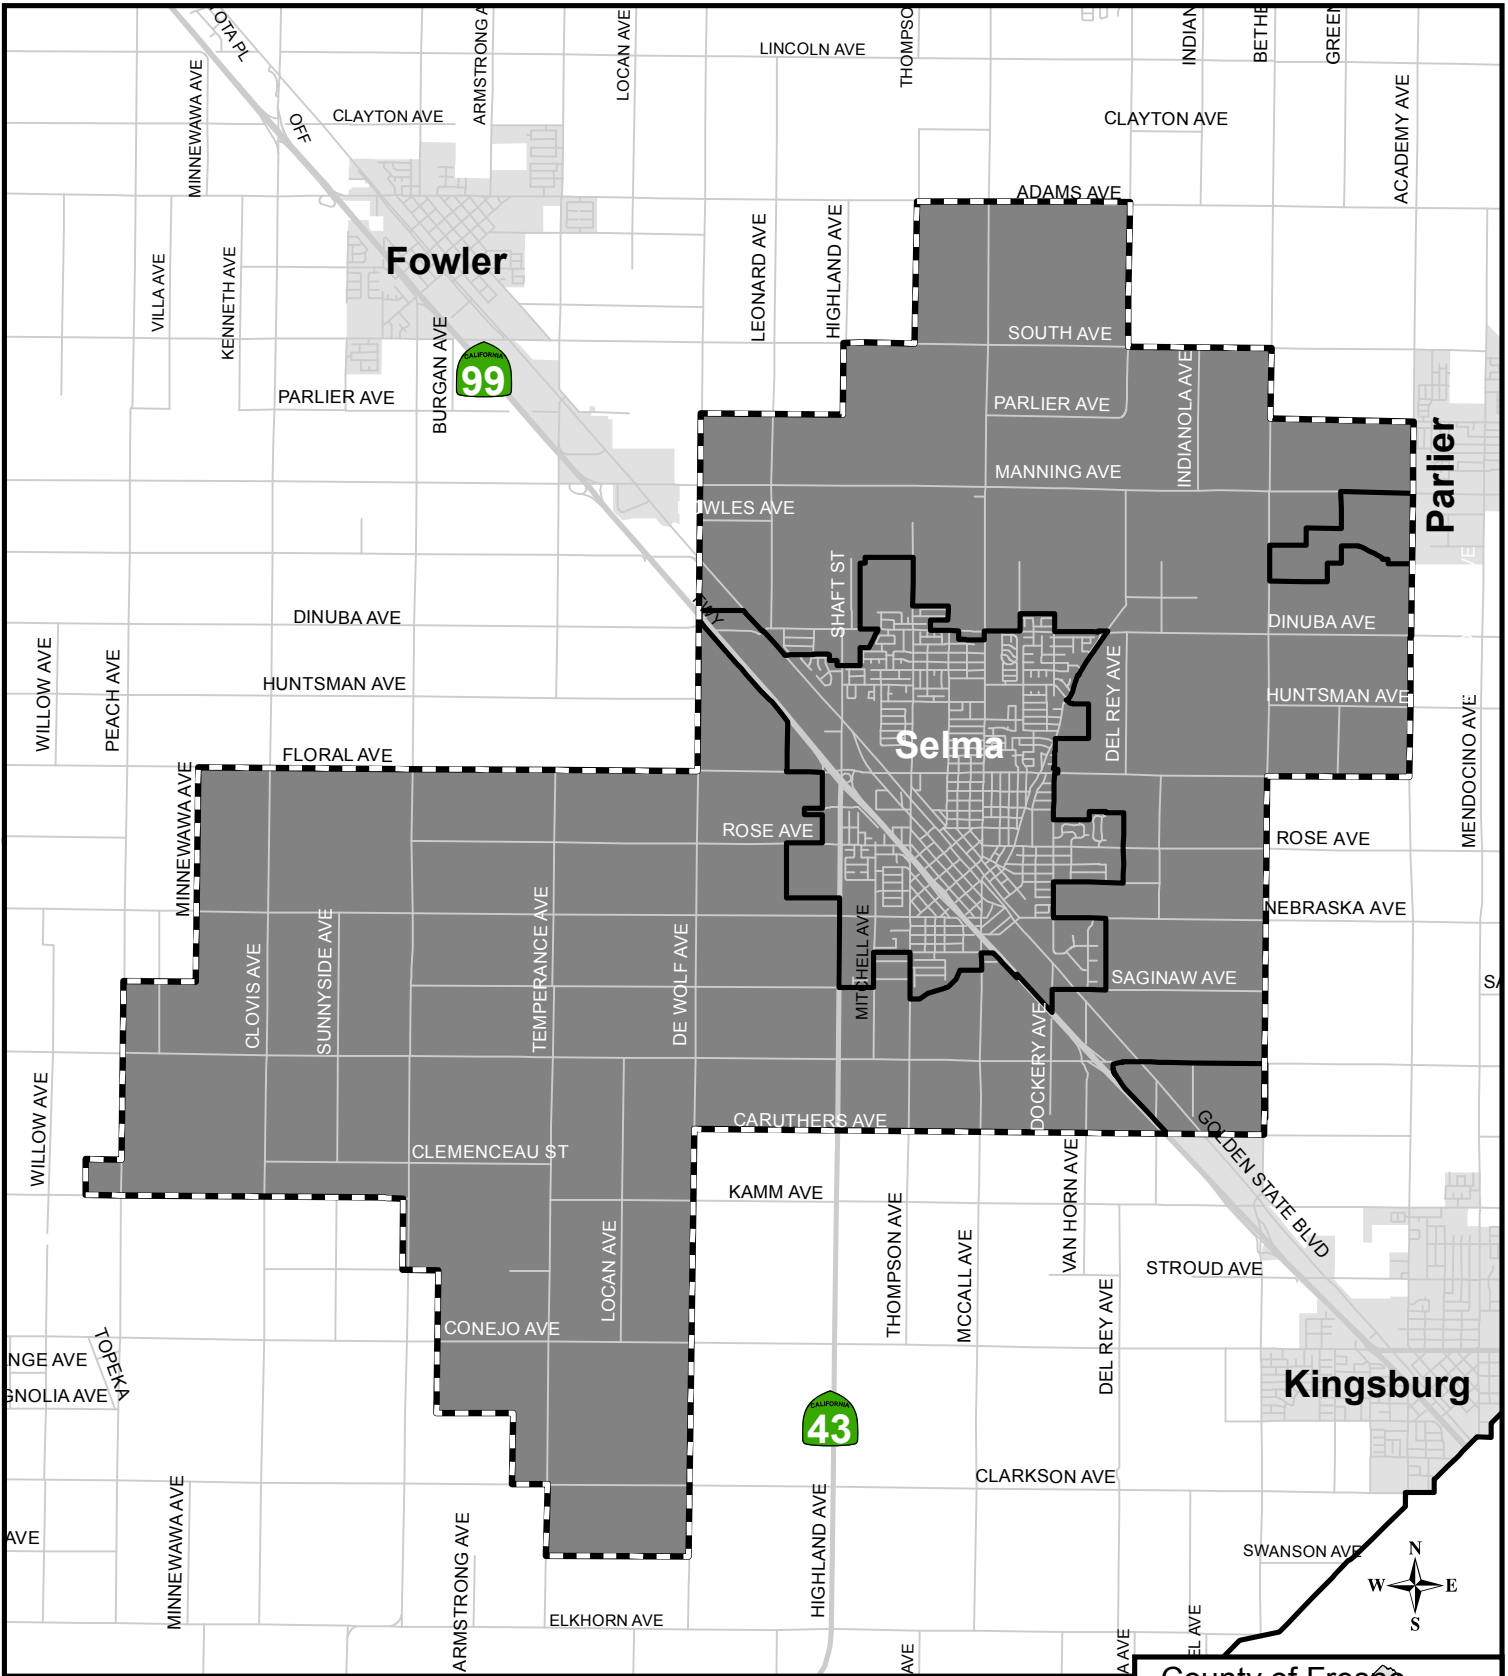

Selma Cemetery District

Authorized Services: Burial & Interment of Human Remains

Fresno Local Agency Formation Commission

Legend

-  District Sphere of Influence
-  District Service Area
-  Cities Limits
-  City Overlapping District

Formation: 1927
 Sphere Updated: 10/11/2017
 District Area: 26,091 Acres
 Sphere Area: 26,091 Acres
 Map prepared: 10/12/2017

County of Fresno