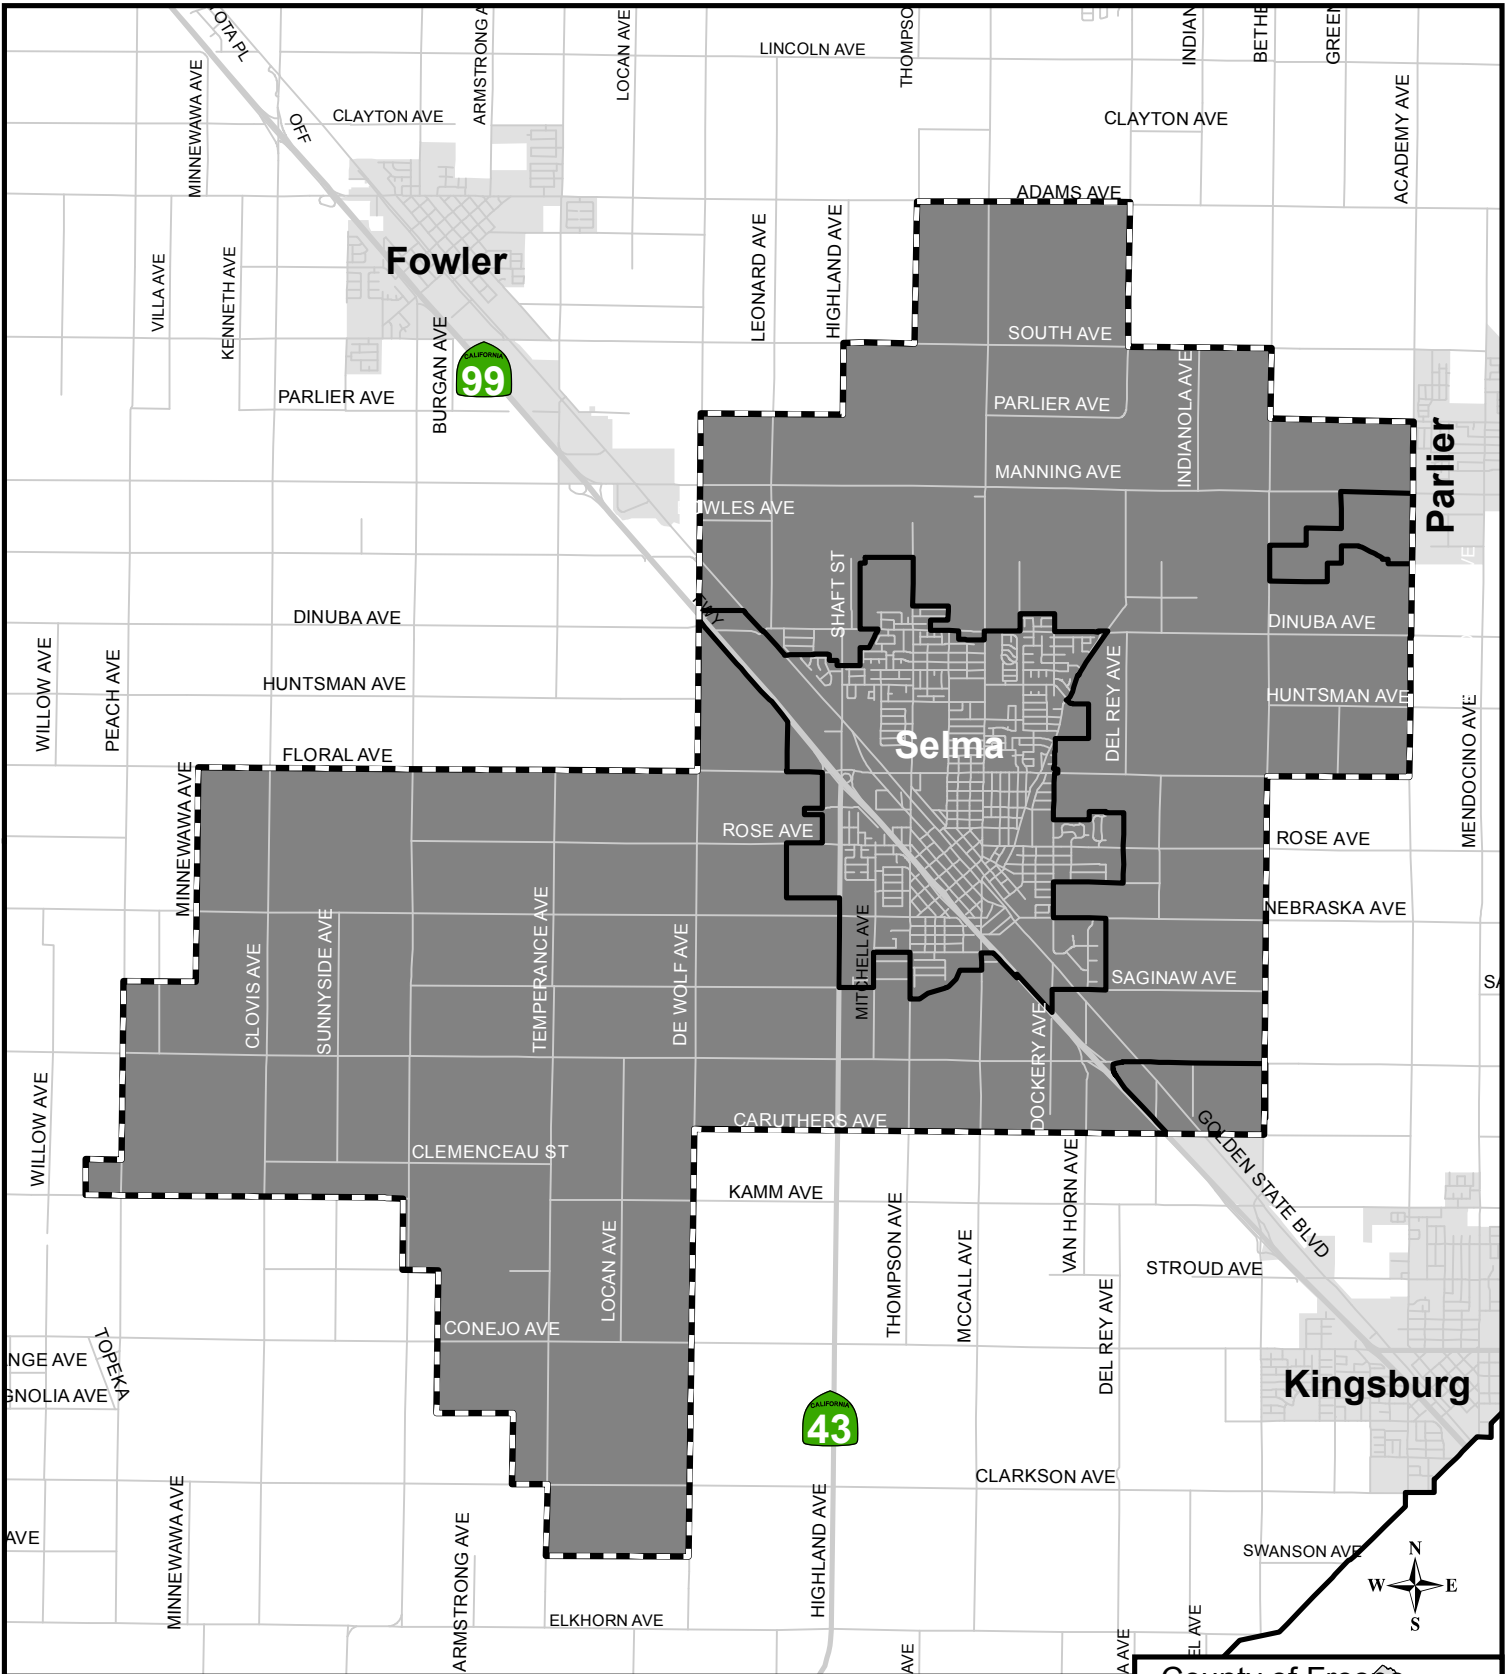

Selma Cemetery District

Authorized Services: Burial & Internment of Human Remains

Fresno Local Agency Formation Commission

Legend

-  District Sphere of Influence
-  District Service Area
-  Cities Limits
-  City Overlapping District

Formation: 1927
 Sphere Updated: 06/09/2010
 District Area: 26,091 Acres
 Sphere Area: 26,091 Acres
 Map prepared: 11/22/2016

County of Fresno