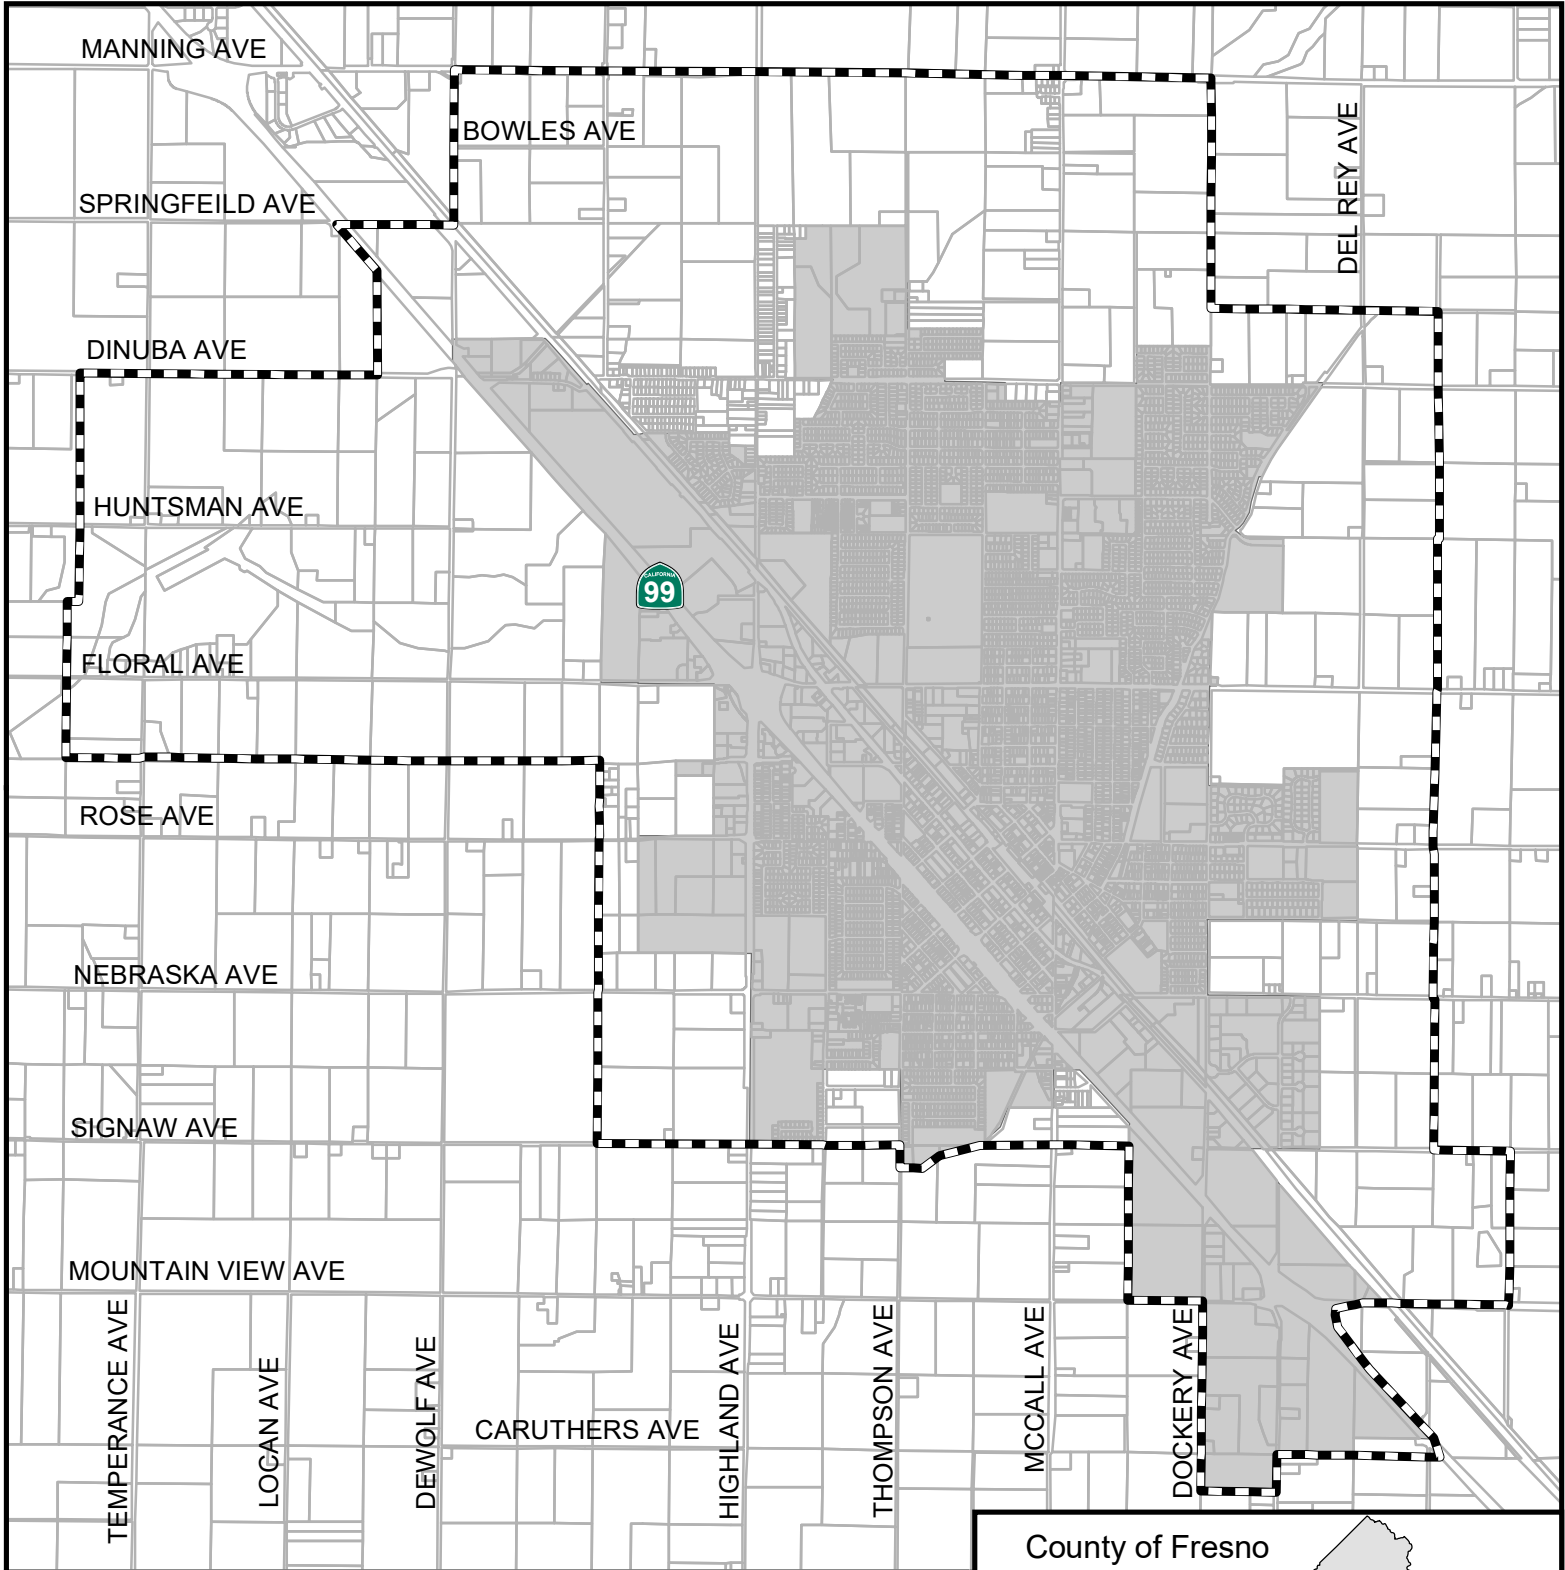

# City of Selma

## Fresno Local Agency Formation Commission

-  Sphere of influence
-  City limits

Incorporated: 1893  
 Sphere updated: 4/12/2017  
 City limits: 3,681 Acres  
 Sphere area: 8,261 Acres

Map prepared: 05/17/2019

## County of Fresno

City location