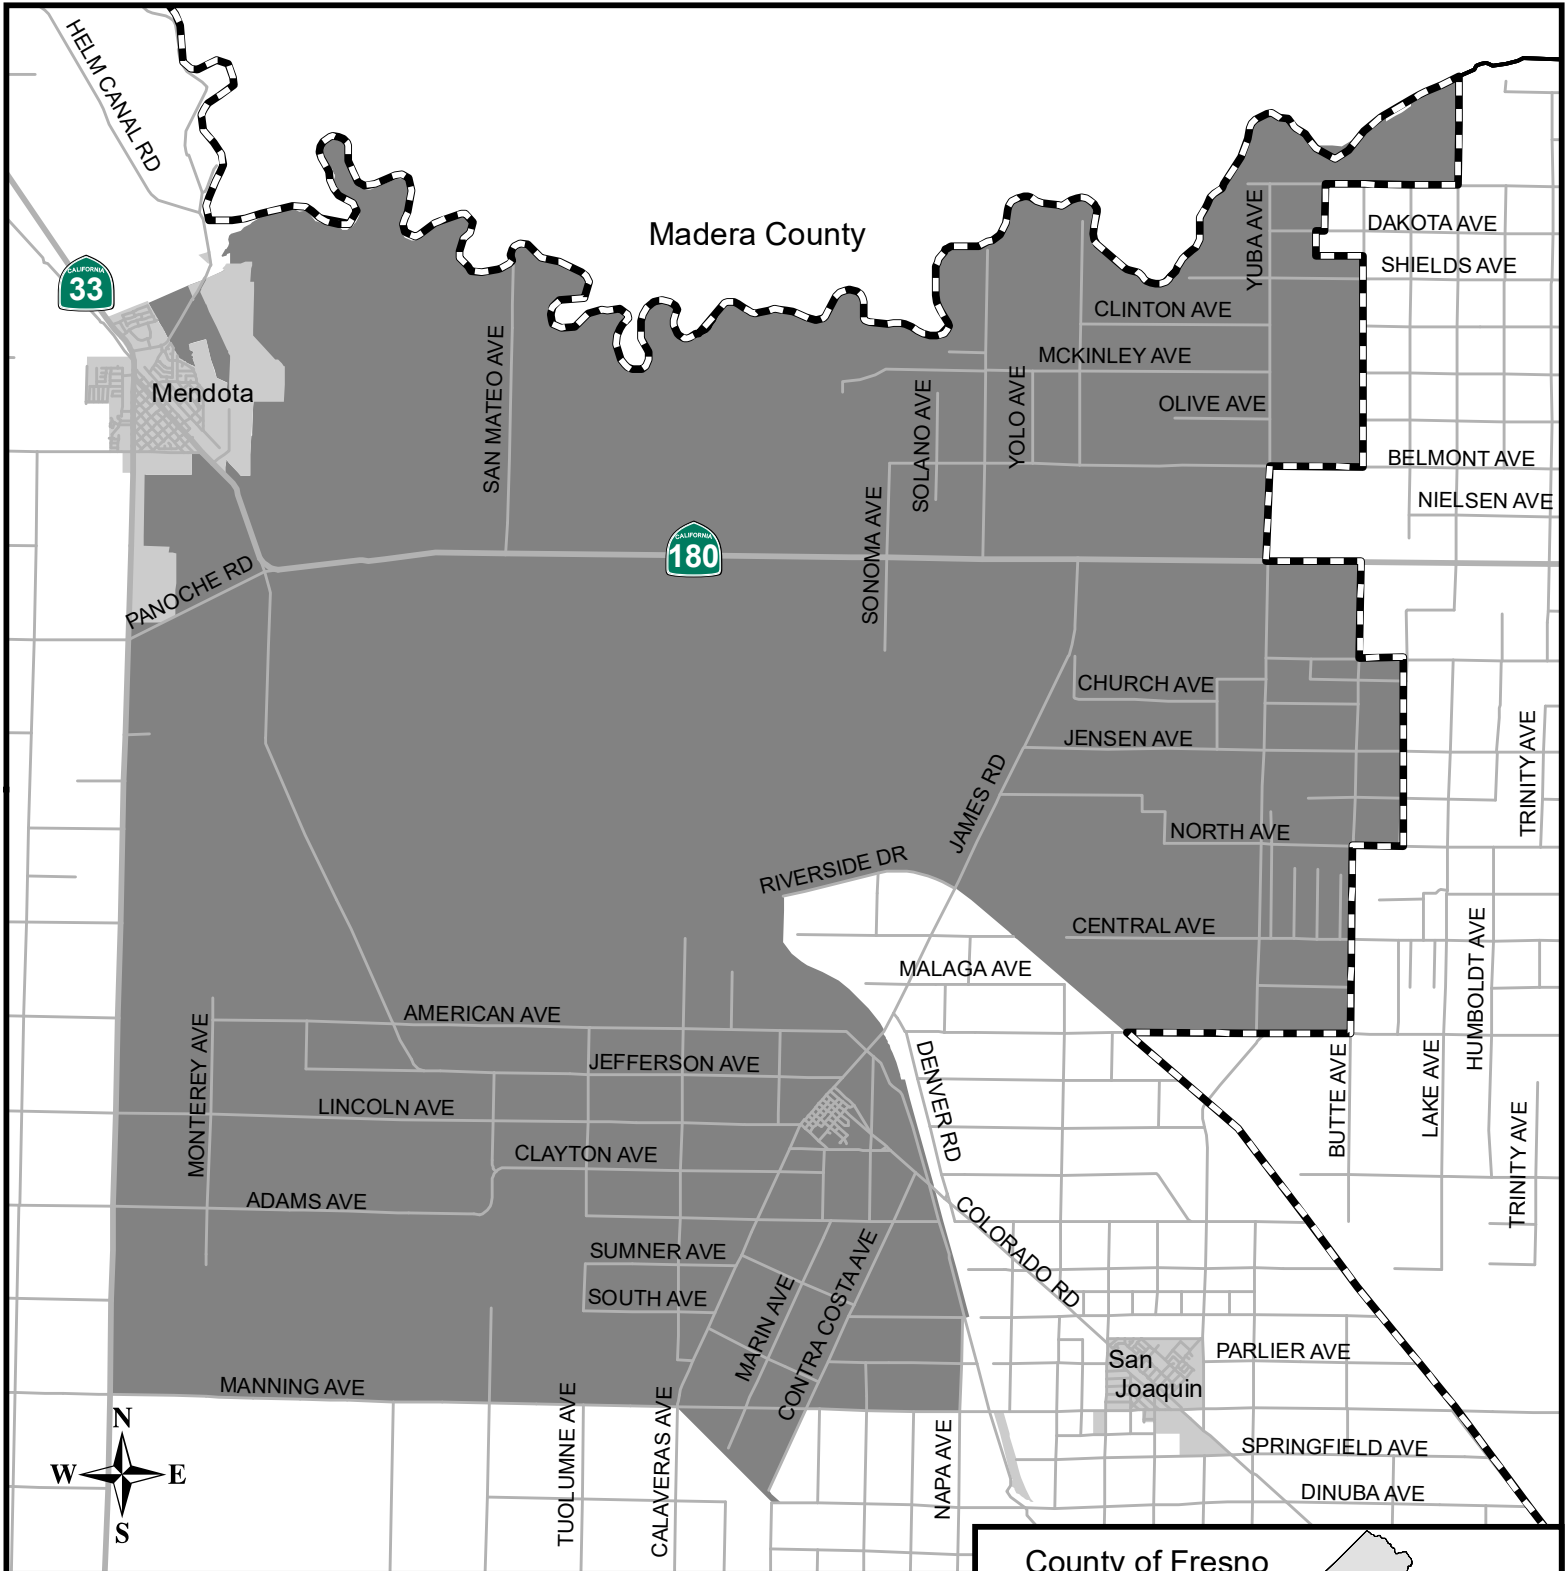

Tranquility Resource Conservation District

Services: inactive

Fresno Local Agency Formation Commission

District SOI

District Service Area

Formation: 1956

Sphere updated: 05/18/2011

District area: 90,018 acres

Sphere area: 1,342,718 acres

Map prepared: 09/28/2017

County of Fresno

Agency location