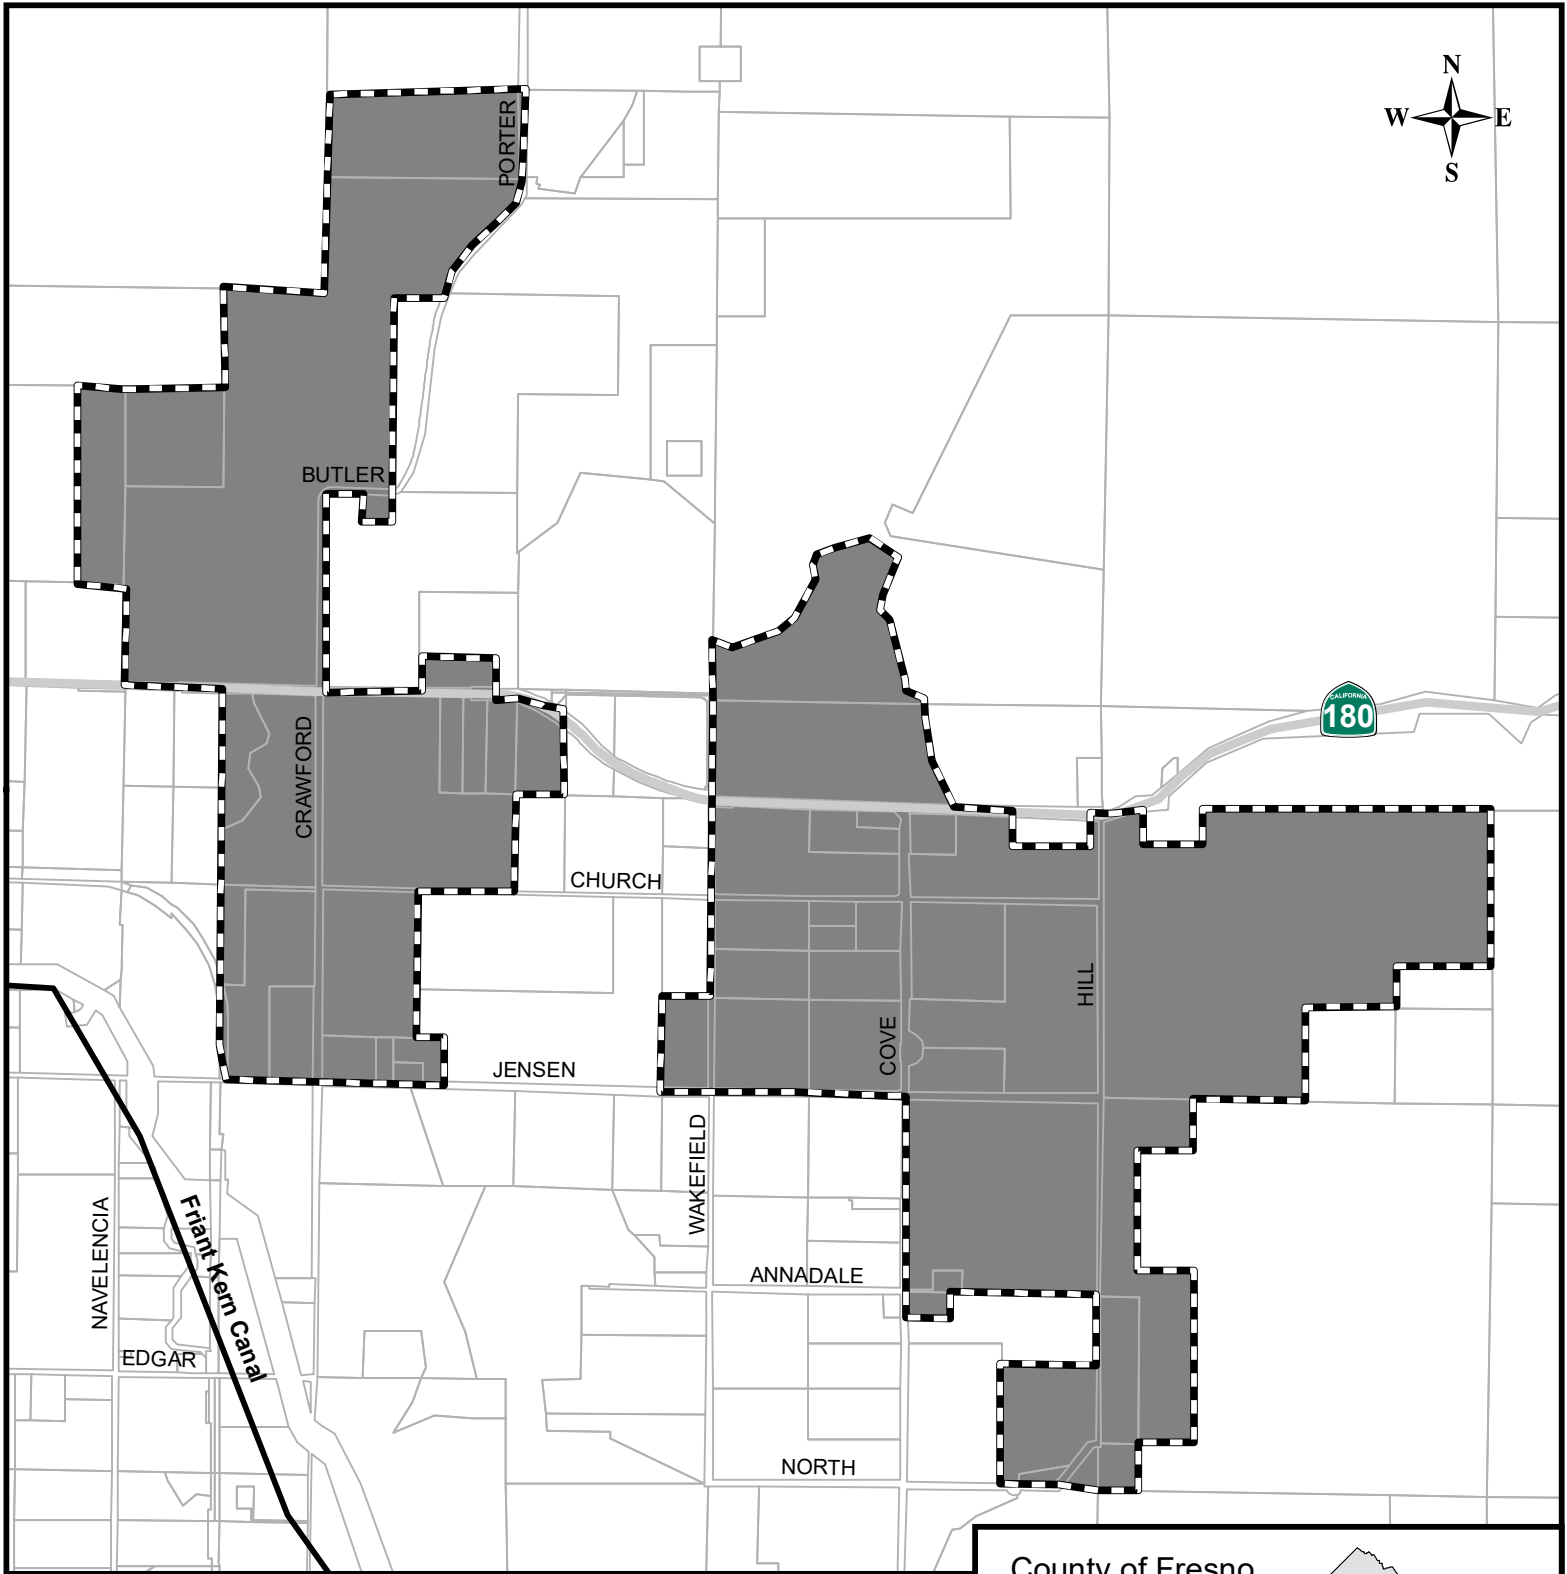

Tri-Valley Water District

Authorized services: irrigation water

Fresno Local Agency Formation Commission

-  District SOI
-  District Service Area
-  Waterways

Formation: 1964
Sphere updated: 04/13/2016
District area: 2,284 acres
Sphere area: 2,284 acres

Map prepared: 10/04/2017

County of Fresno