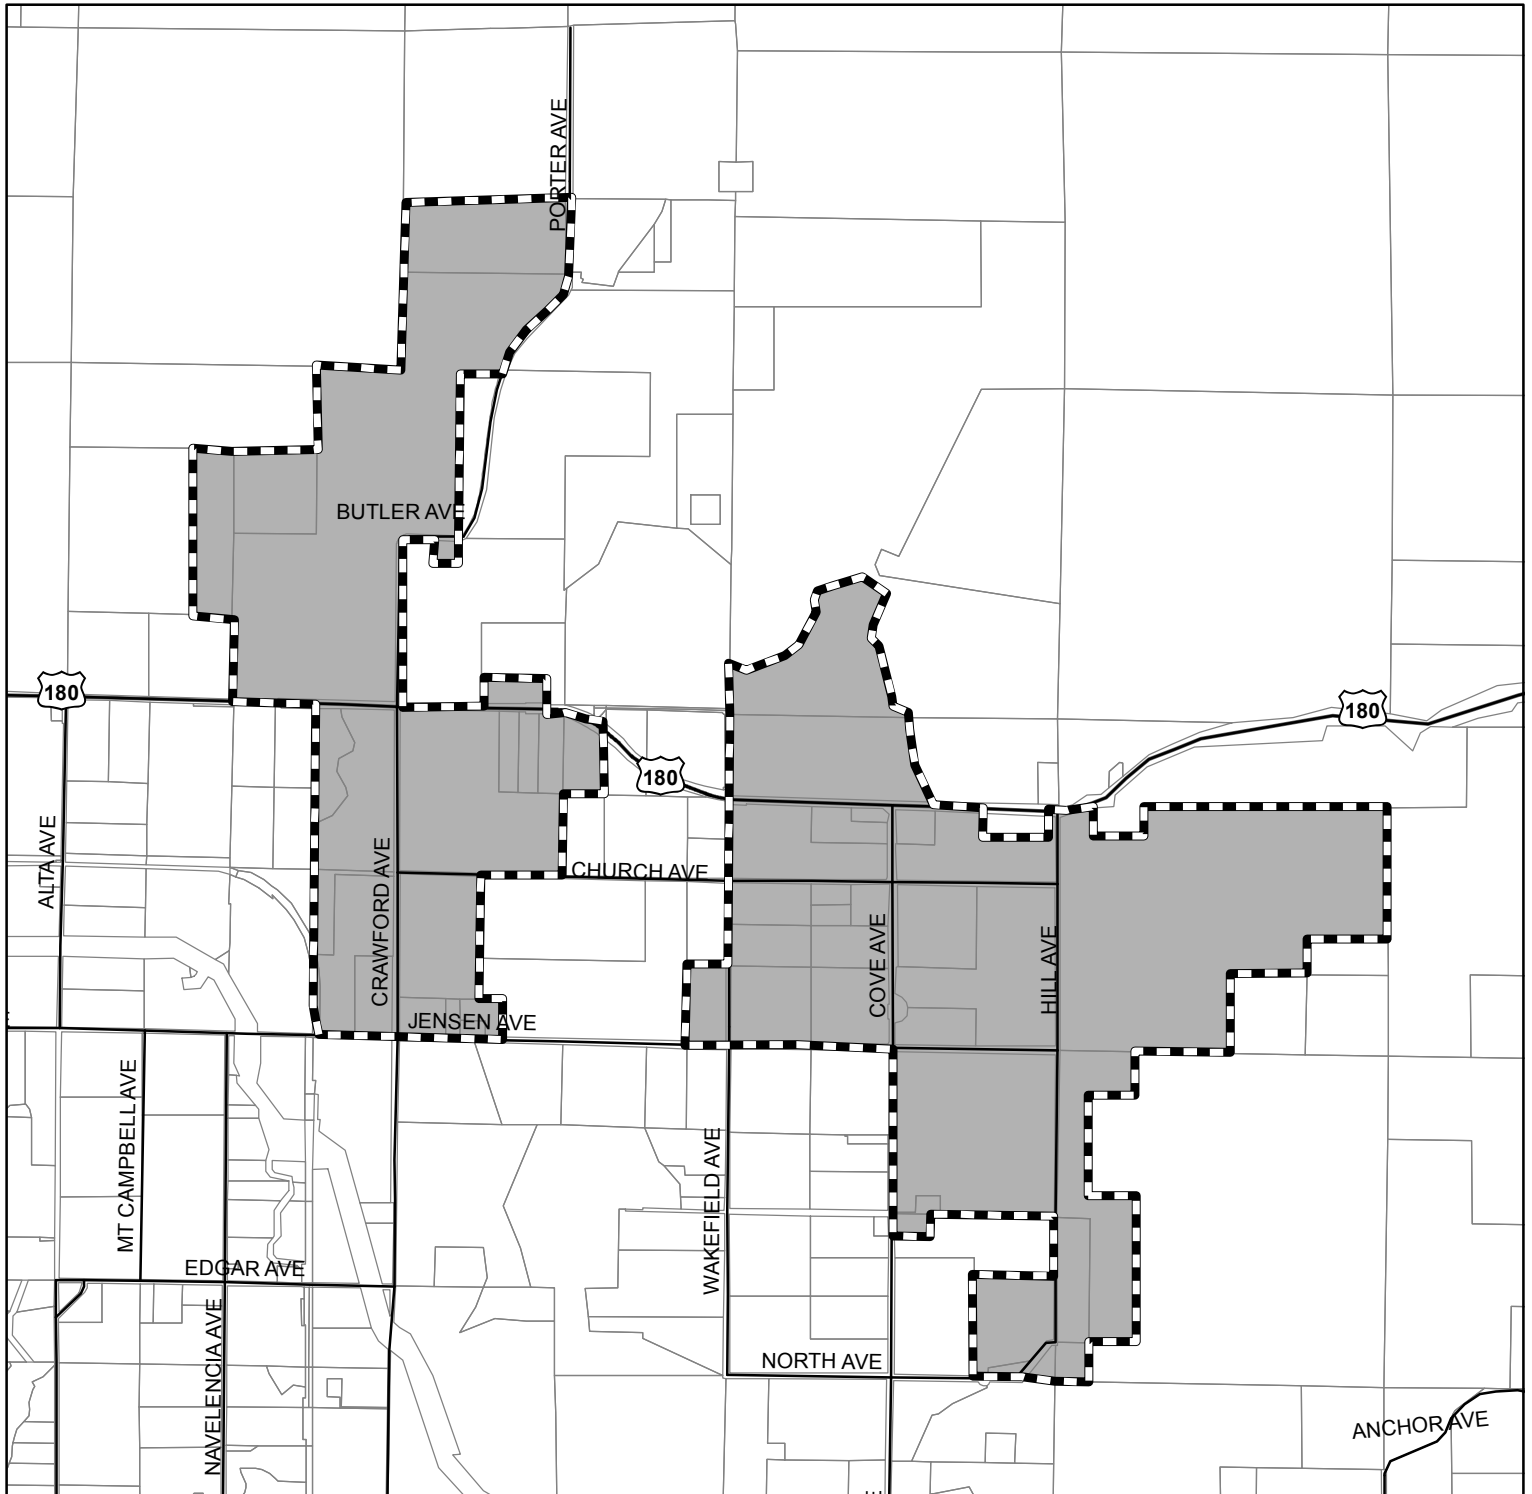

# Fresno Local Agency Formation Commission Tri-Valley Water District

Services: Distribution of Irrigation Water

## Legend

-  Tri-Valley WD, SOI
-  Tri-Valley WD, Service Area

District Formed: 1964  
 SOI Adopted: 11/06/1975  
 SOI Updated: 04/13/2016  
 Map Date: 04/13/2016

District Service Area: 2,284 Acres  
 Sphere of Influence: 2,284 Acres