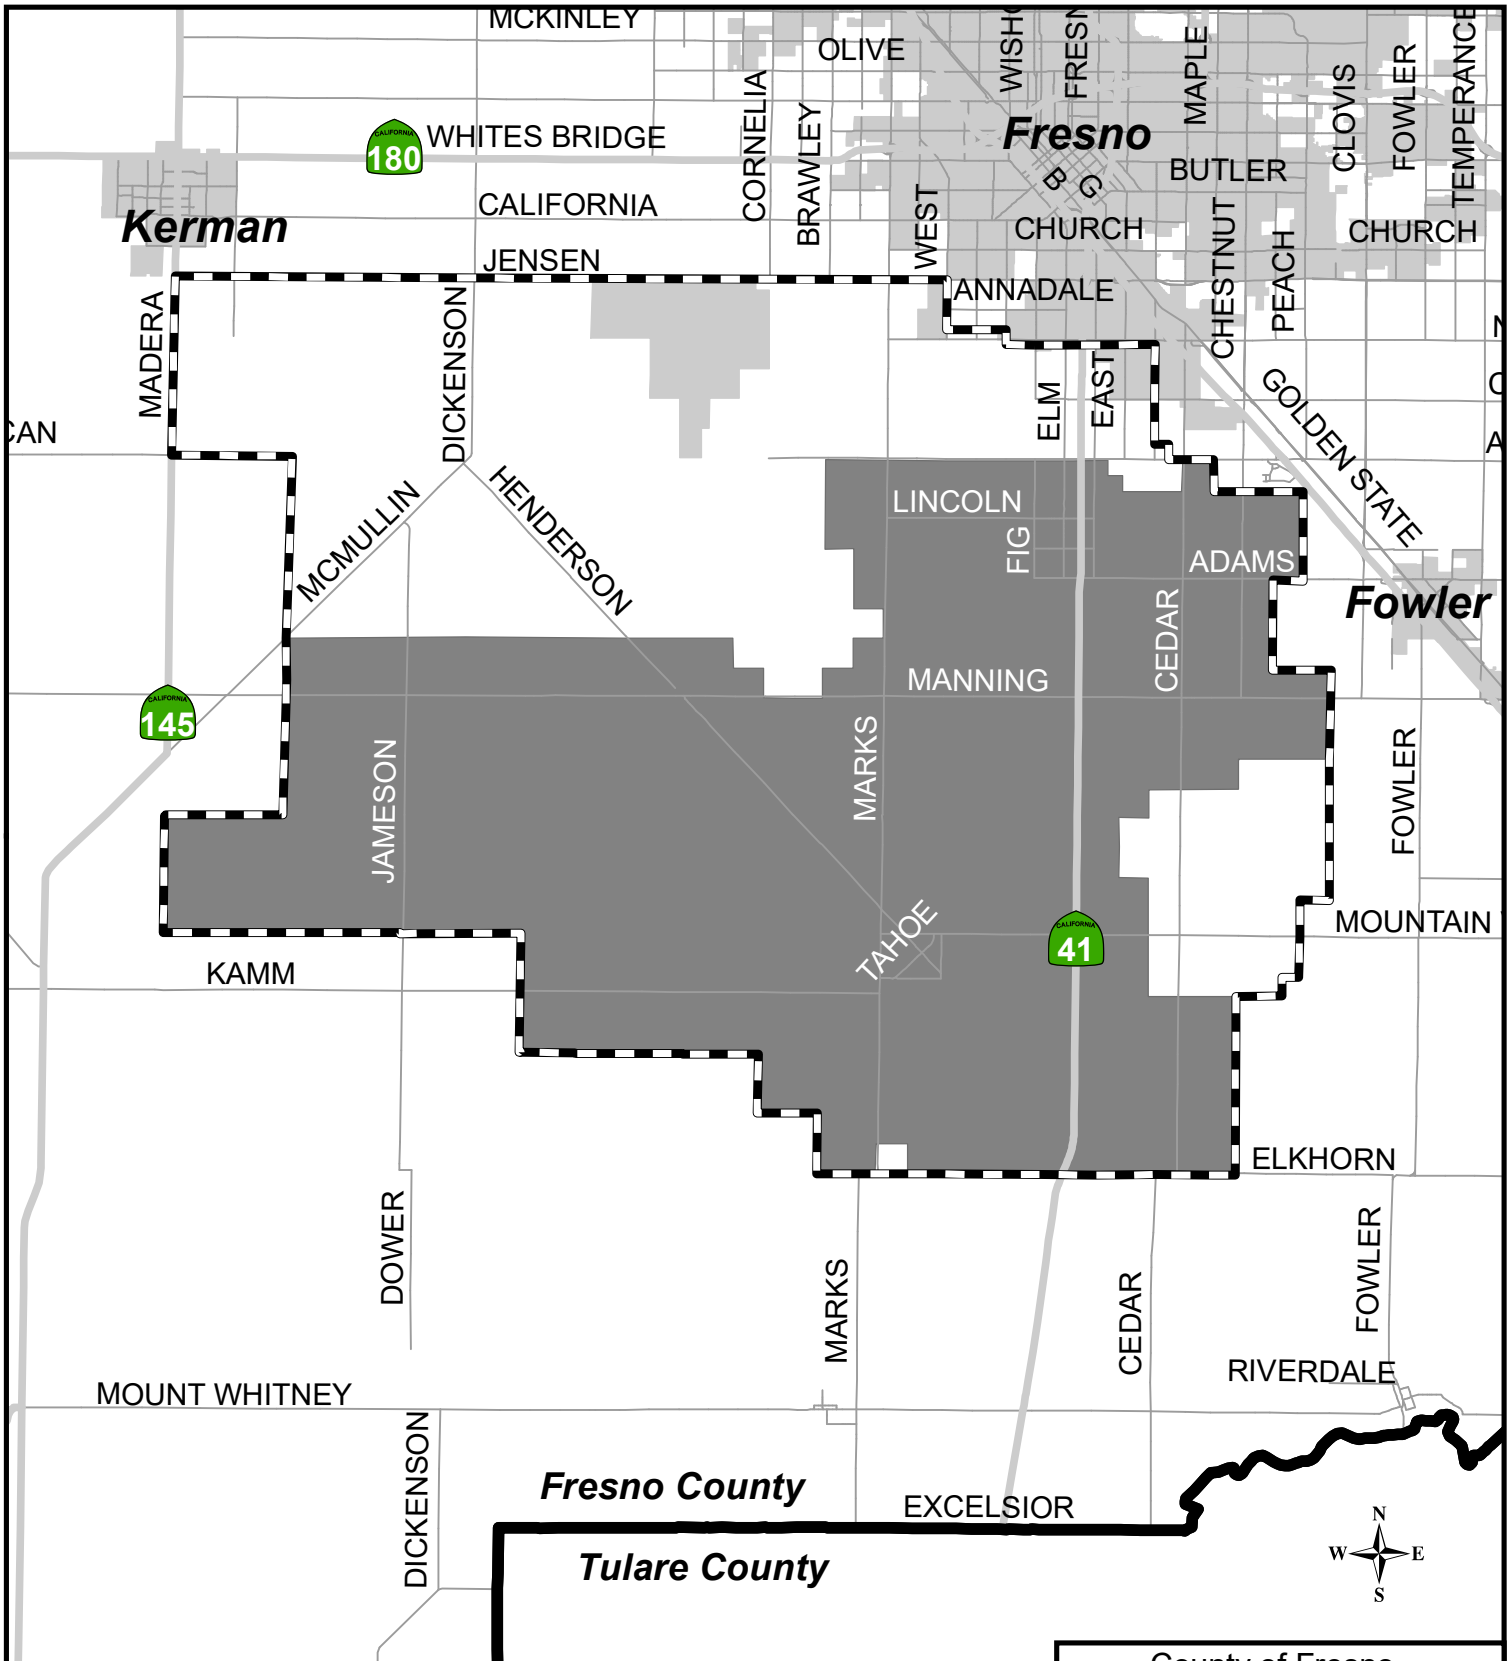

Washington Colony Cemetery District

Authorized Services: Burial & Interment of Human Remains

Legend

- District Sphere of Influence
- District Service Area
- City Limits

Fresno Local Agency Formation Commission

Formation: 1936
 Sphere updated: 06/09/2010
 District area: 89,296 Acres
 Sphere area: 128,895 Acres
 Map prepared: 12/1/2016

County of Fresno

Agency location