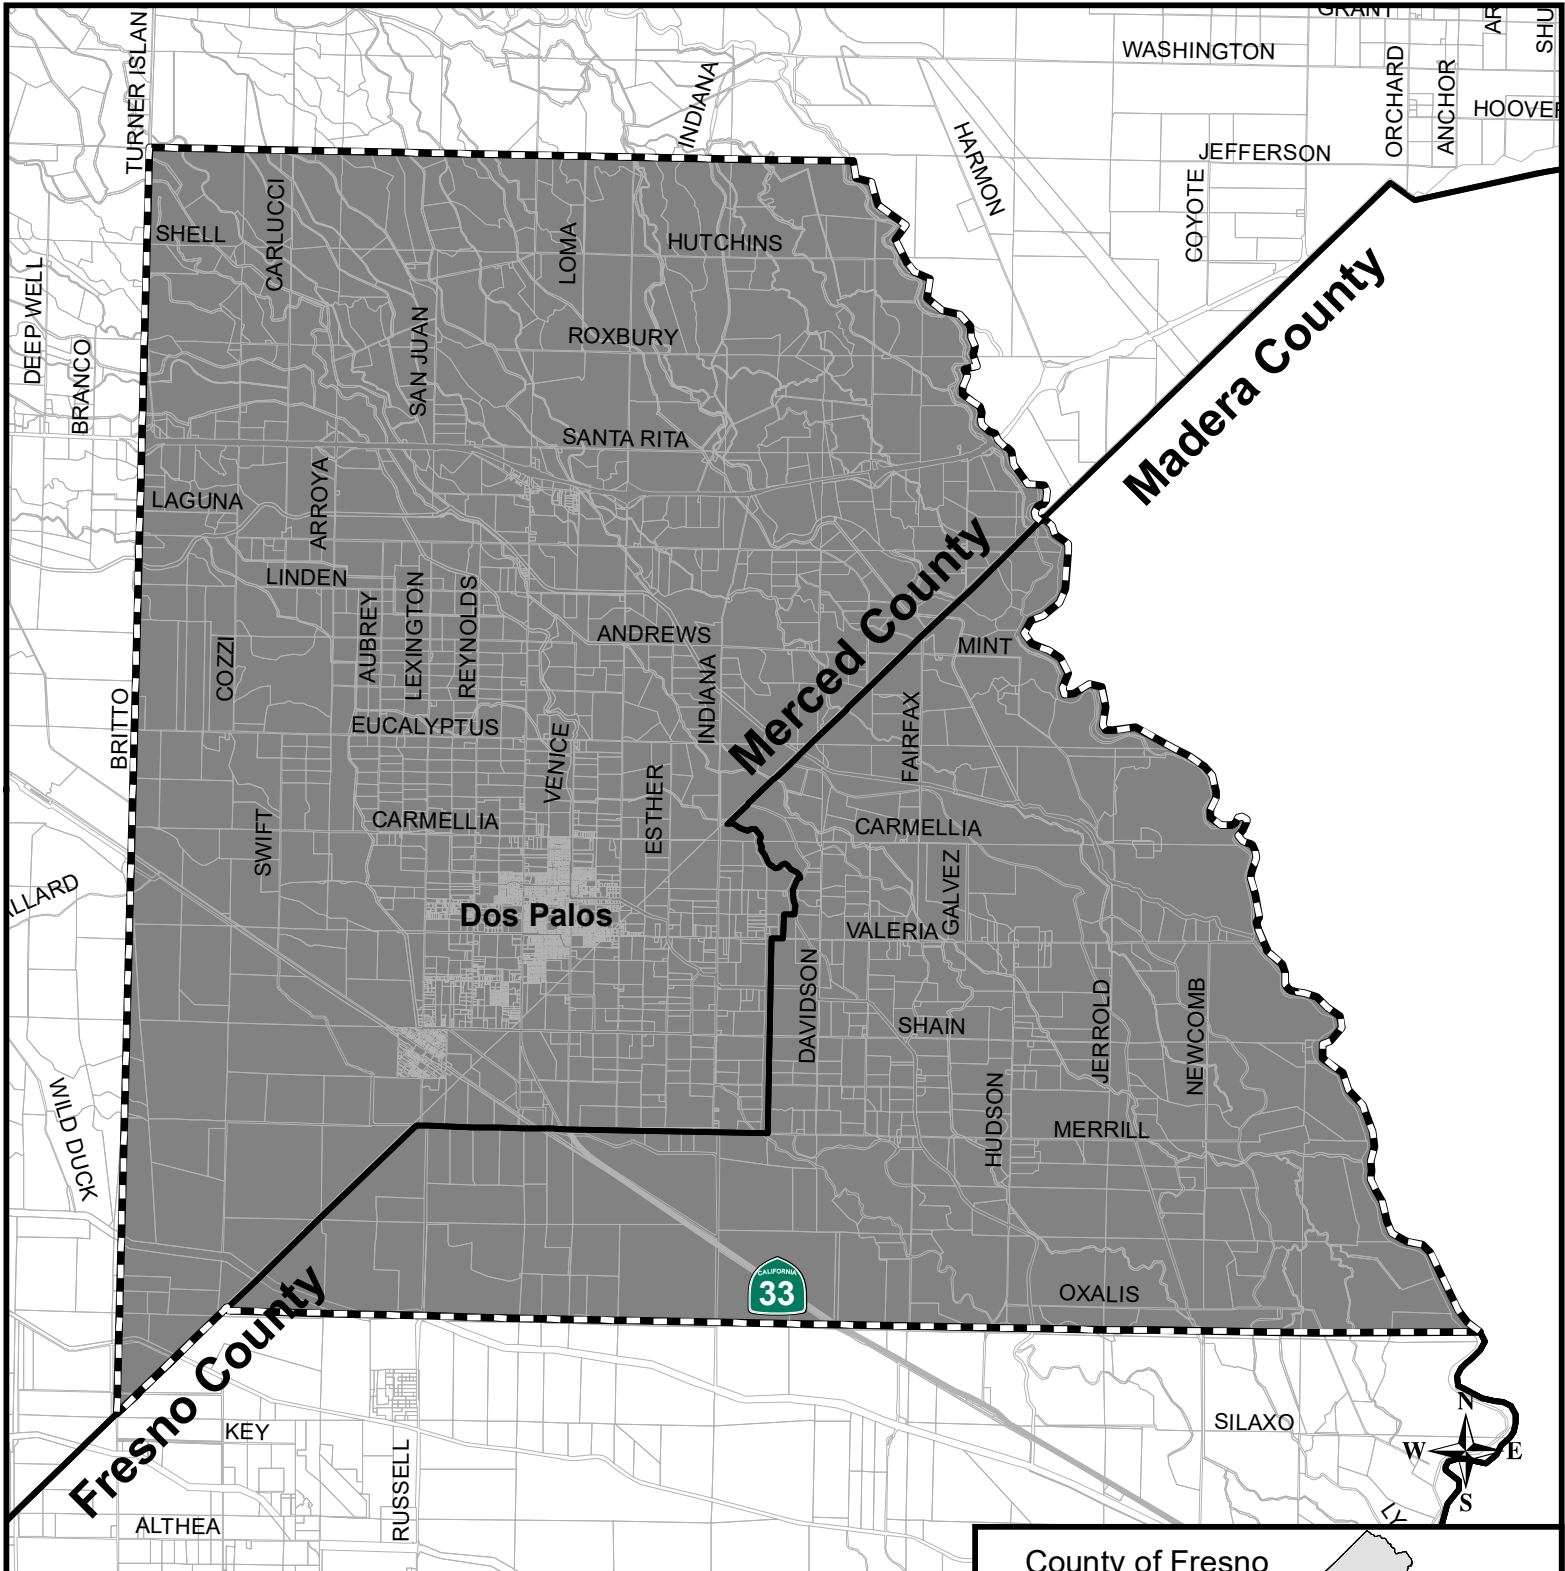

Dos Palos Cemetery District - Merced Principal County

Authorized services: burial & interment of human remains

Fresno Local Agency Formation Commission

District SOI

District Service Area

Formation: 1932

Sphere adopted: 06/23/1976

District area: 81203 acres

Sphere area: 81203 acres

Map prepared: 11/27/2017

County of Fresno