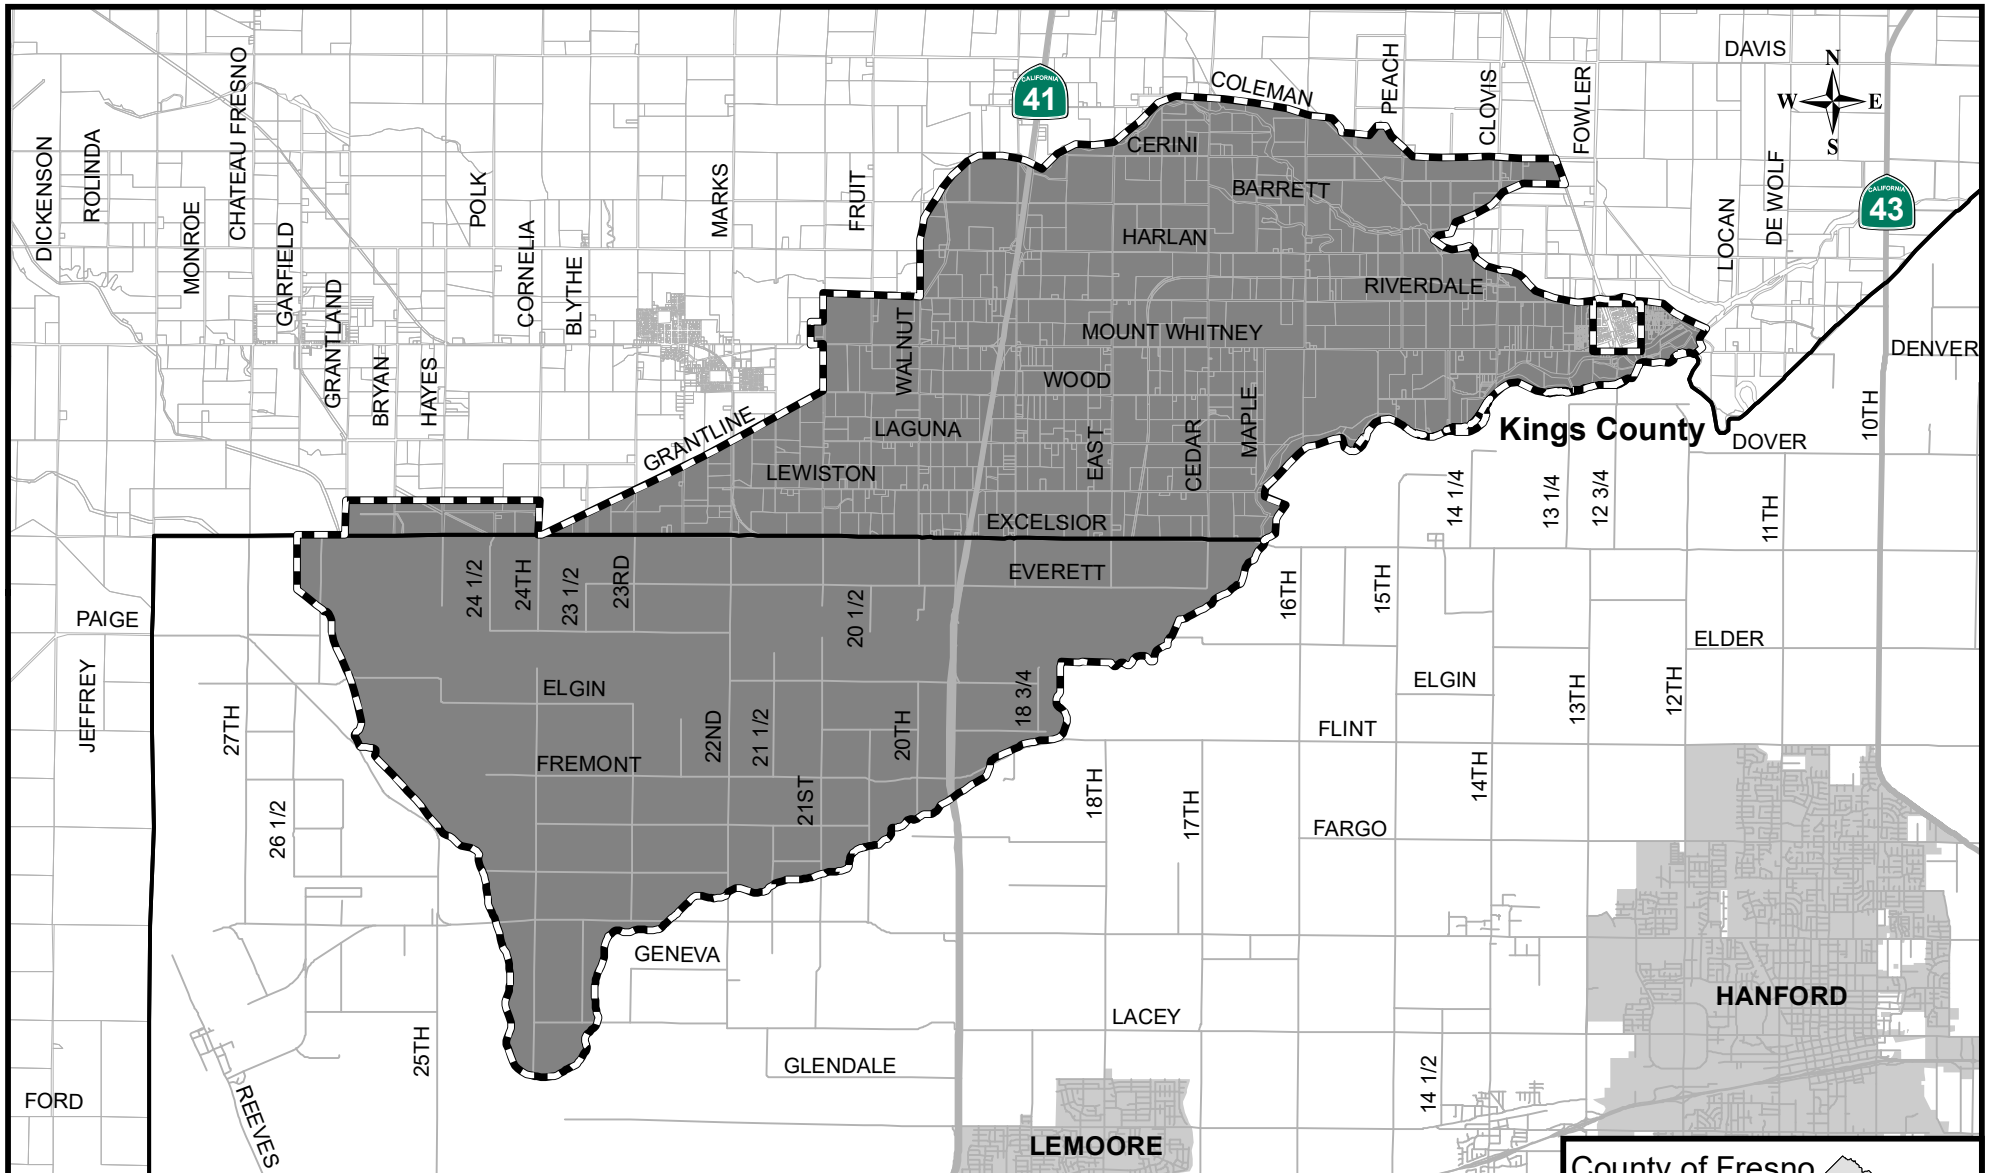

Laguna Irrigation District

Authorized services: irrigation water

Fresno Local Agency Formation Commission

-  District SOI
-  District Service Area

Formation: 1951
 Sphere updated:
 District area: 51,870 acres
 Sphere area: 51,870 acres

Map prepared: 10/26/2017

County of Fresno