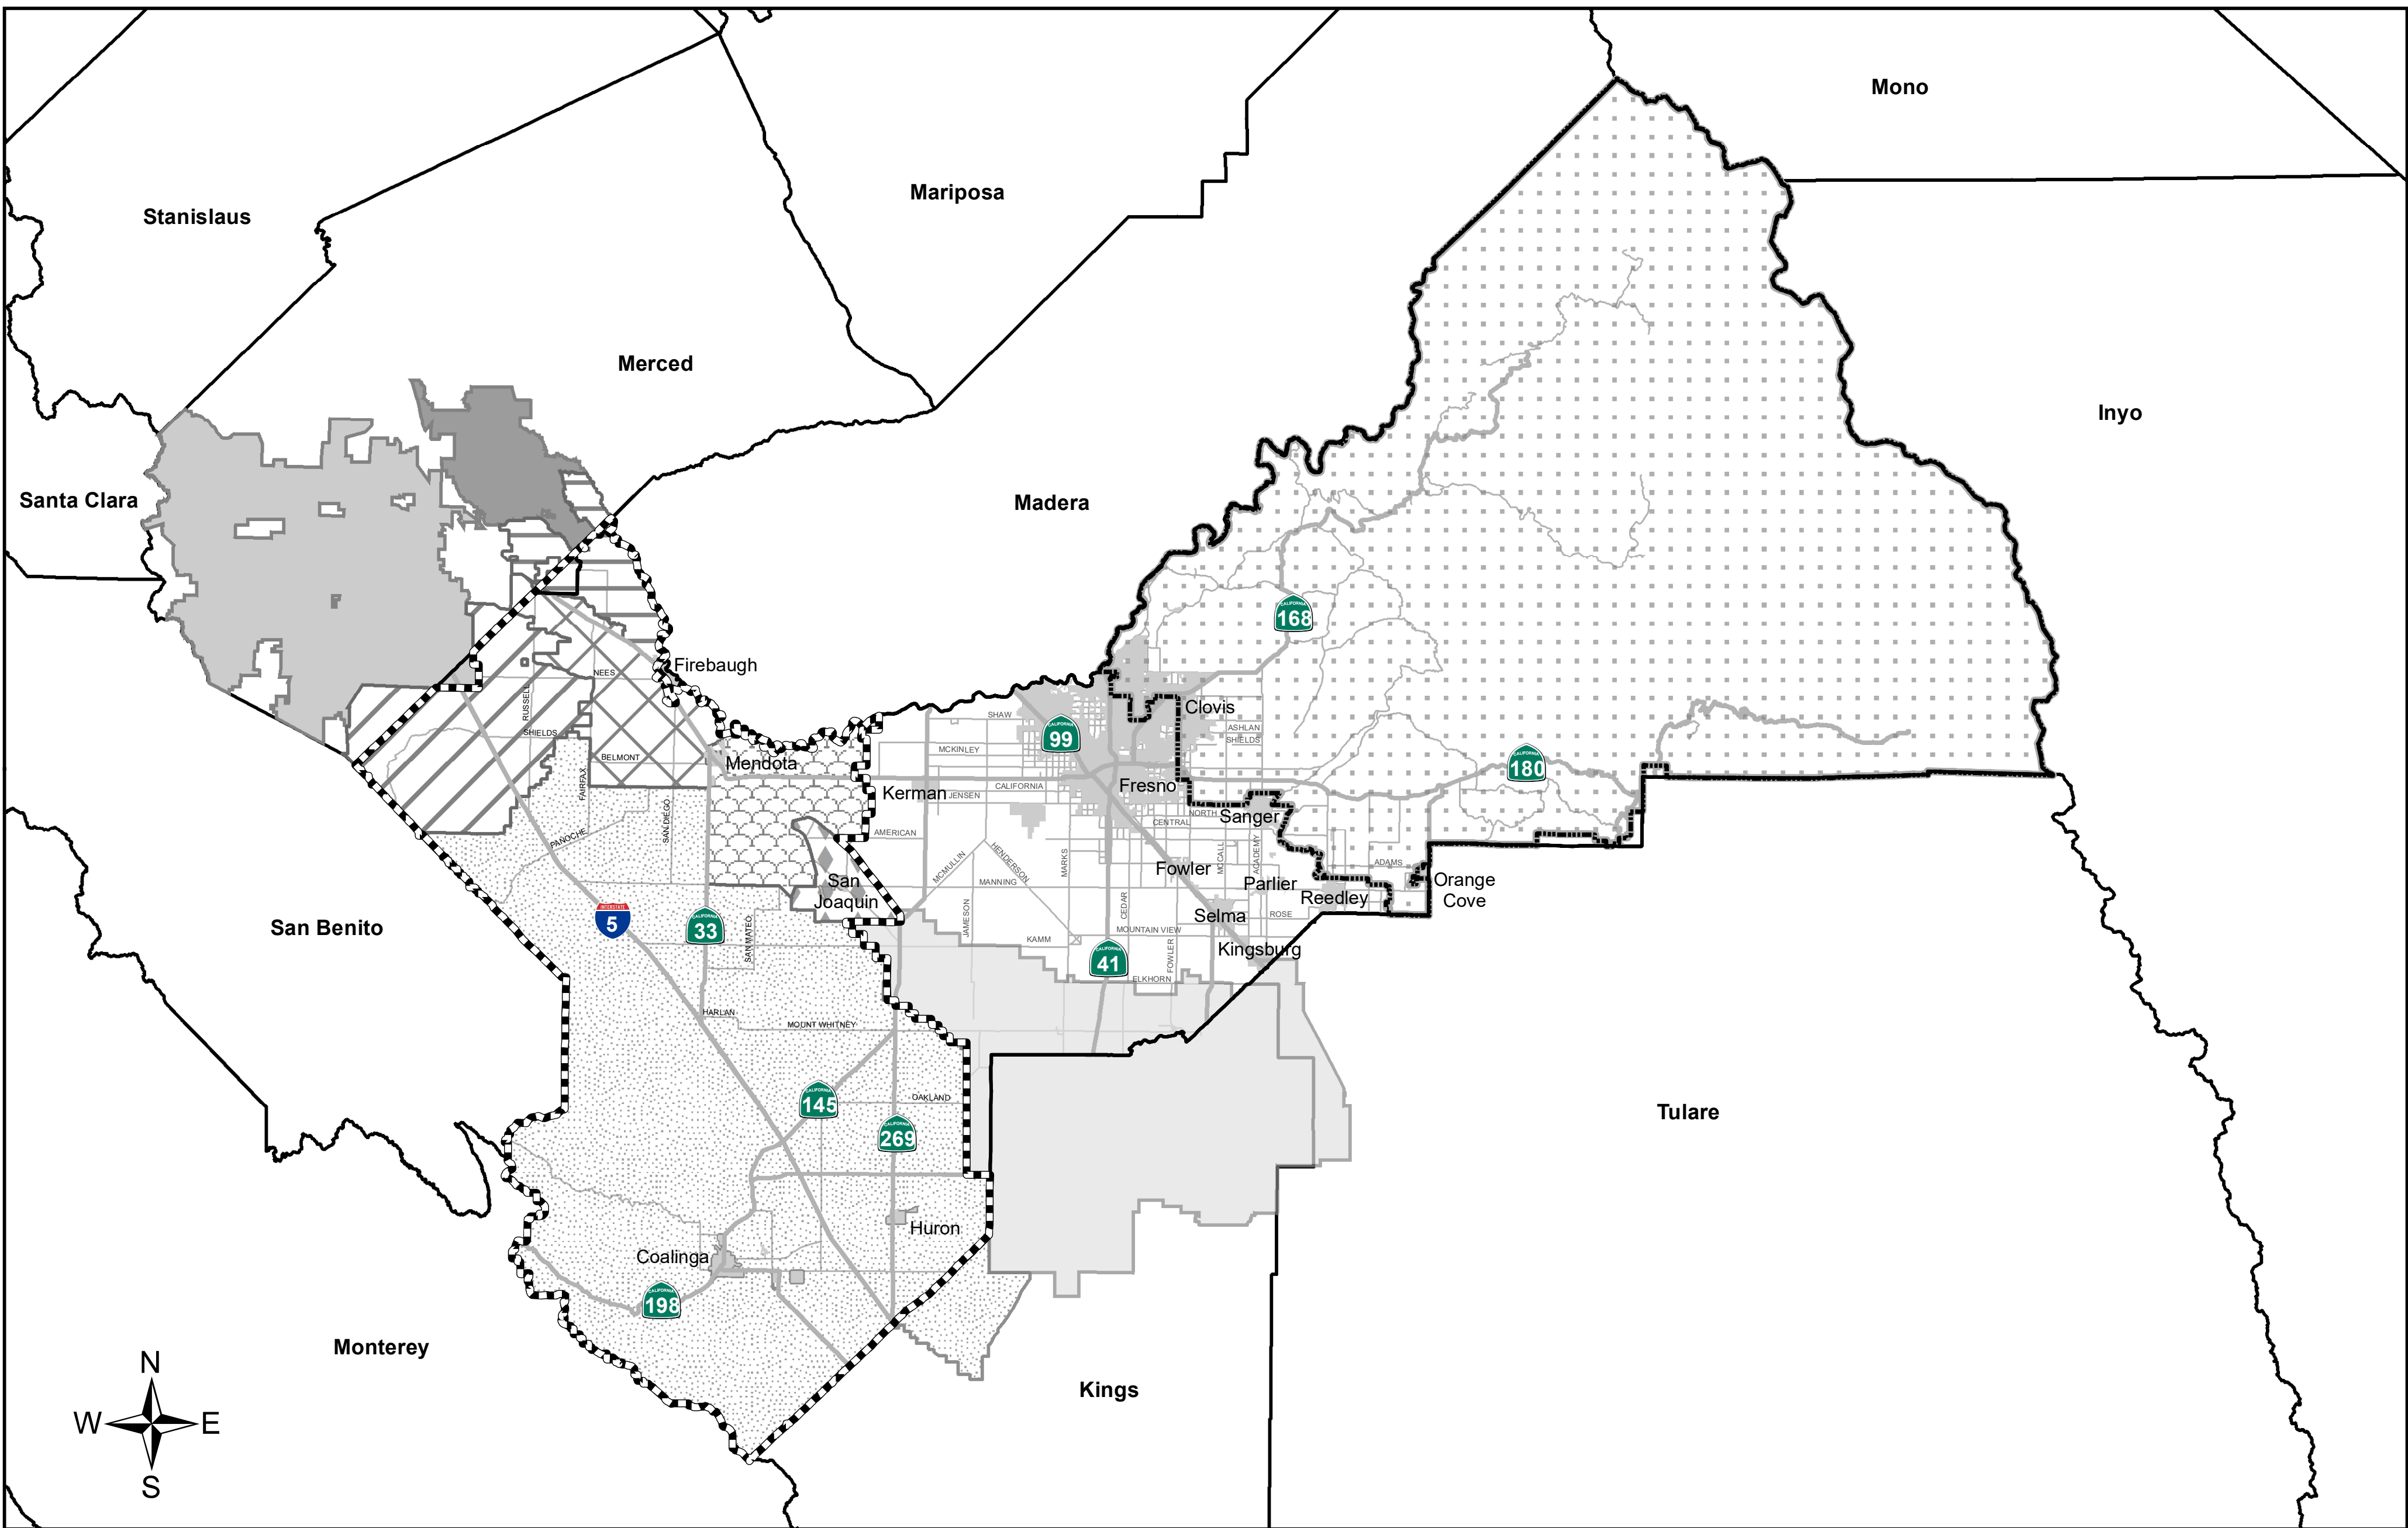

# Resource Conservation Districts in Fresno County

<b>Resource Conservation District</b>		<b>Fresno Local Agency Formation Commission</b>		<b>Districts not under Fresno LAFCo jurisdiction</b>	
	Firebaugh		Poso		Excelsior-Kings (Kings)
	James		Westside		Los Banos (Merced)
	Panoche		Tranquility		San Luis (Merced)