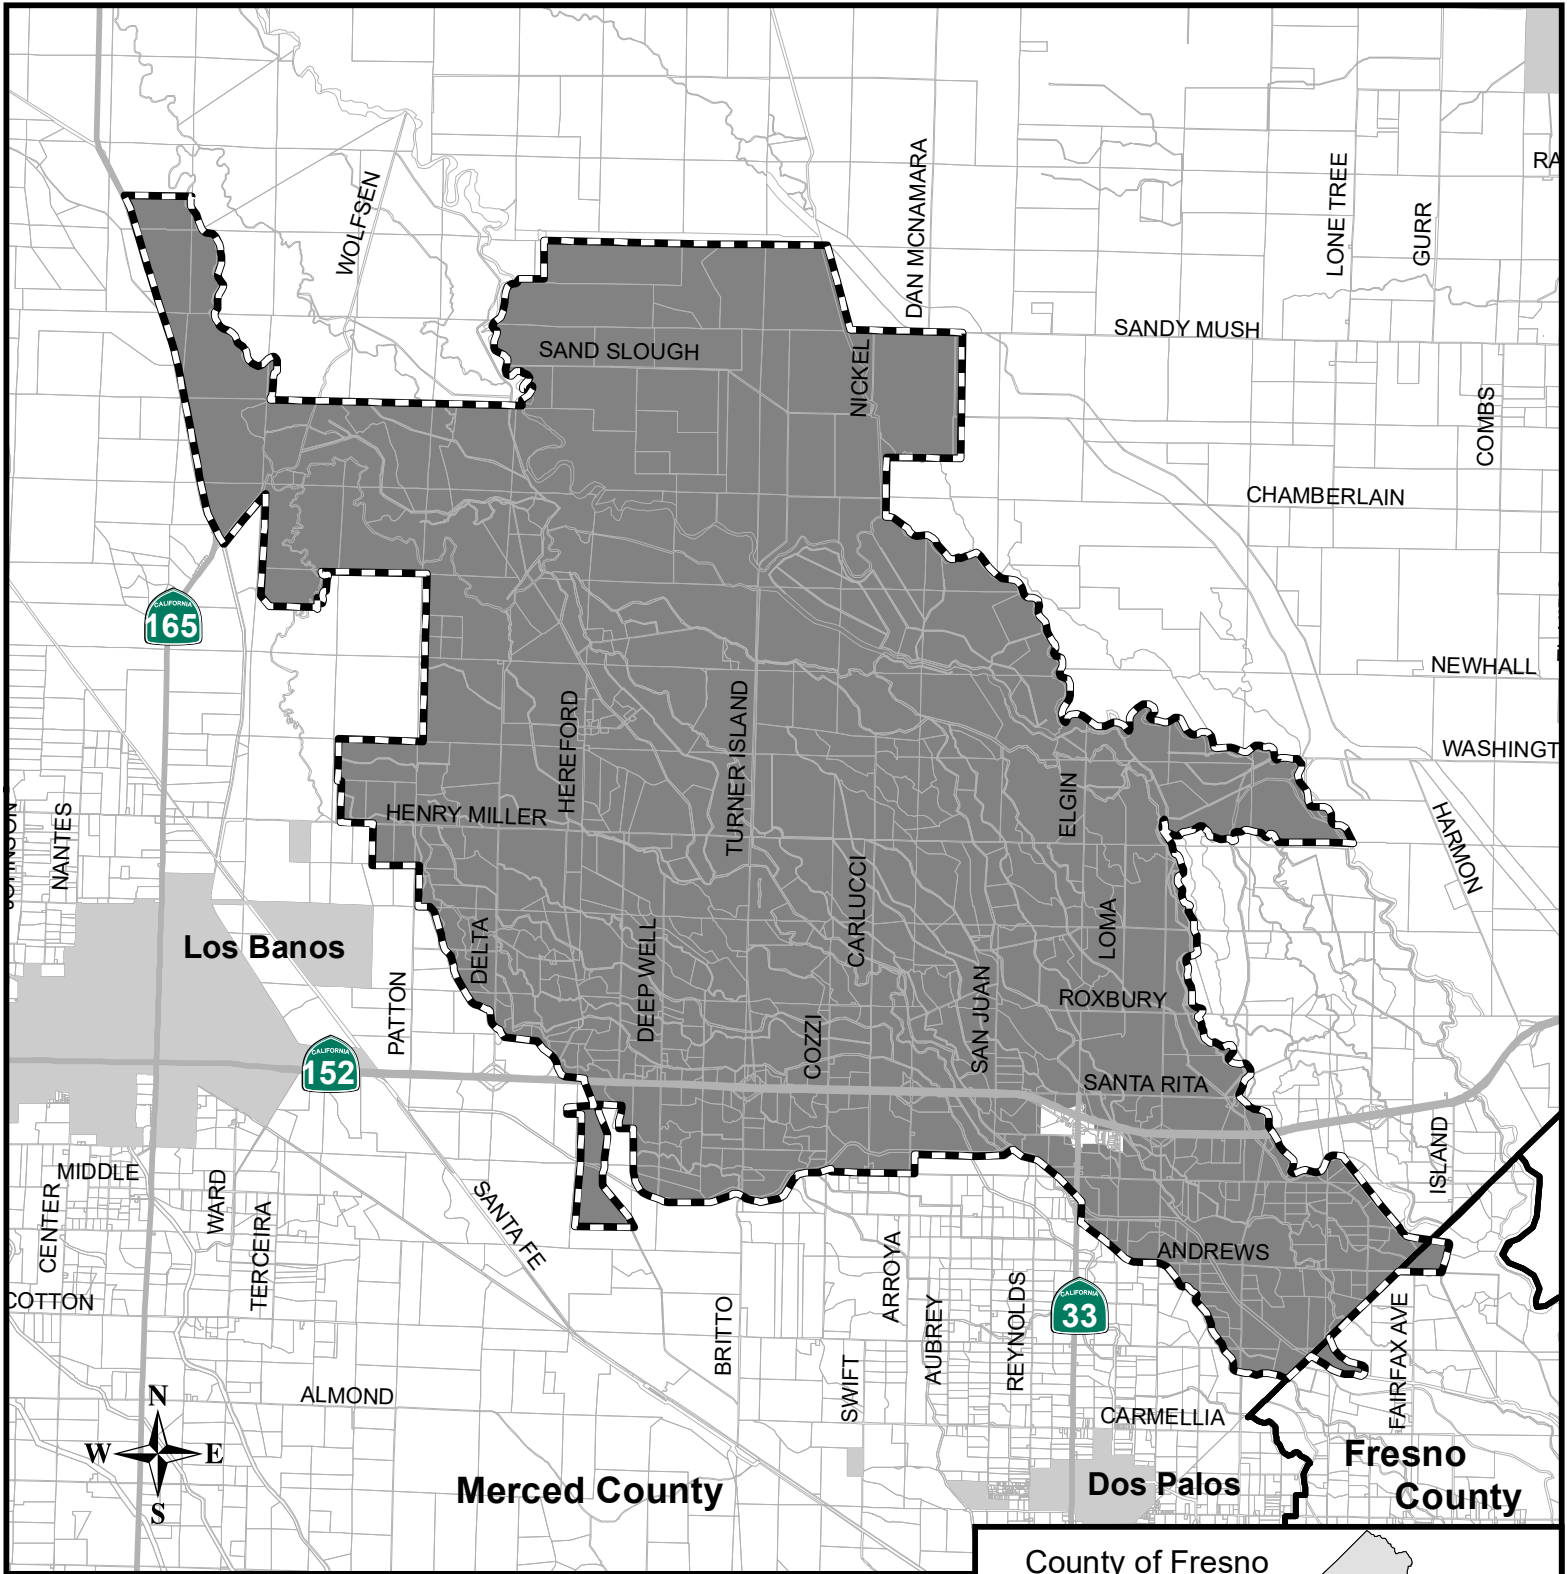

San Luis Resource Conservation District - Merced LAFCo

Authorized services: soil conservation

Fresno Local Agency Formation Commission

-  District SOI
-  District Service Area

Formation: 1954
 Sphere adopted: n/a
 District area: 63000 acres
 Sphere area: 63000 acres

Map prepared: 12/18/2017