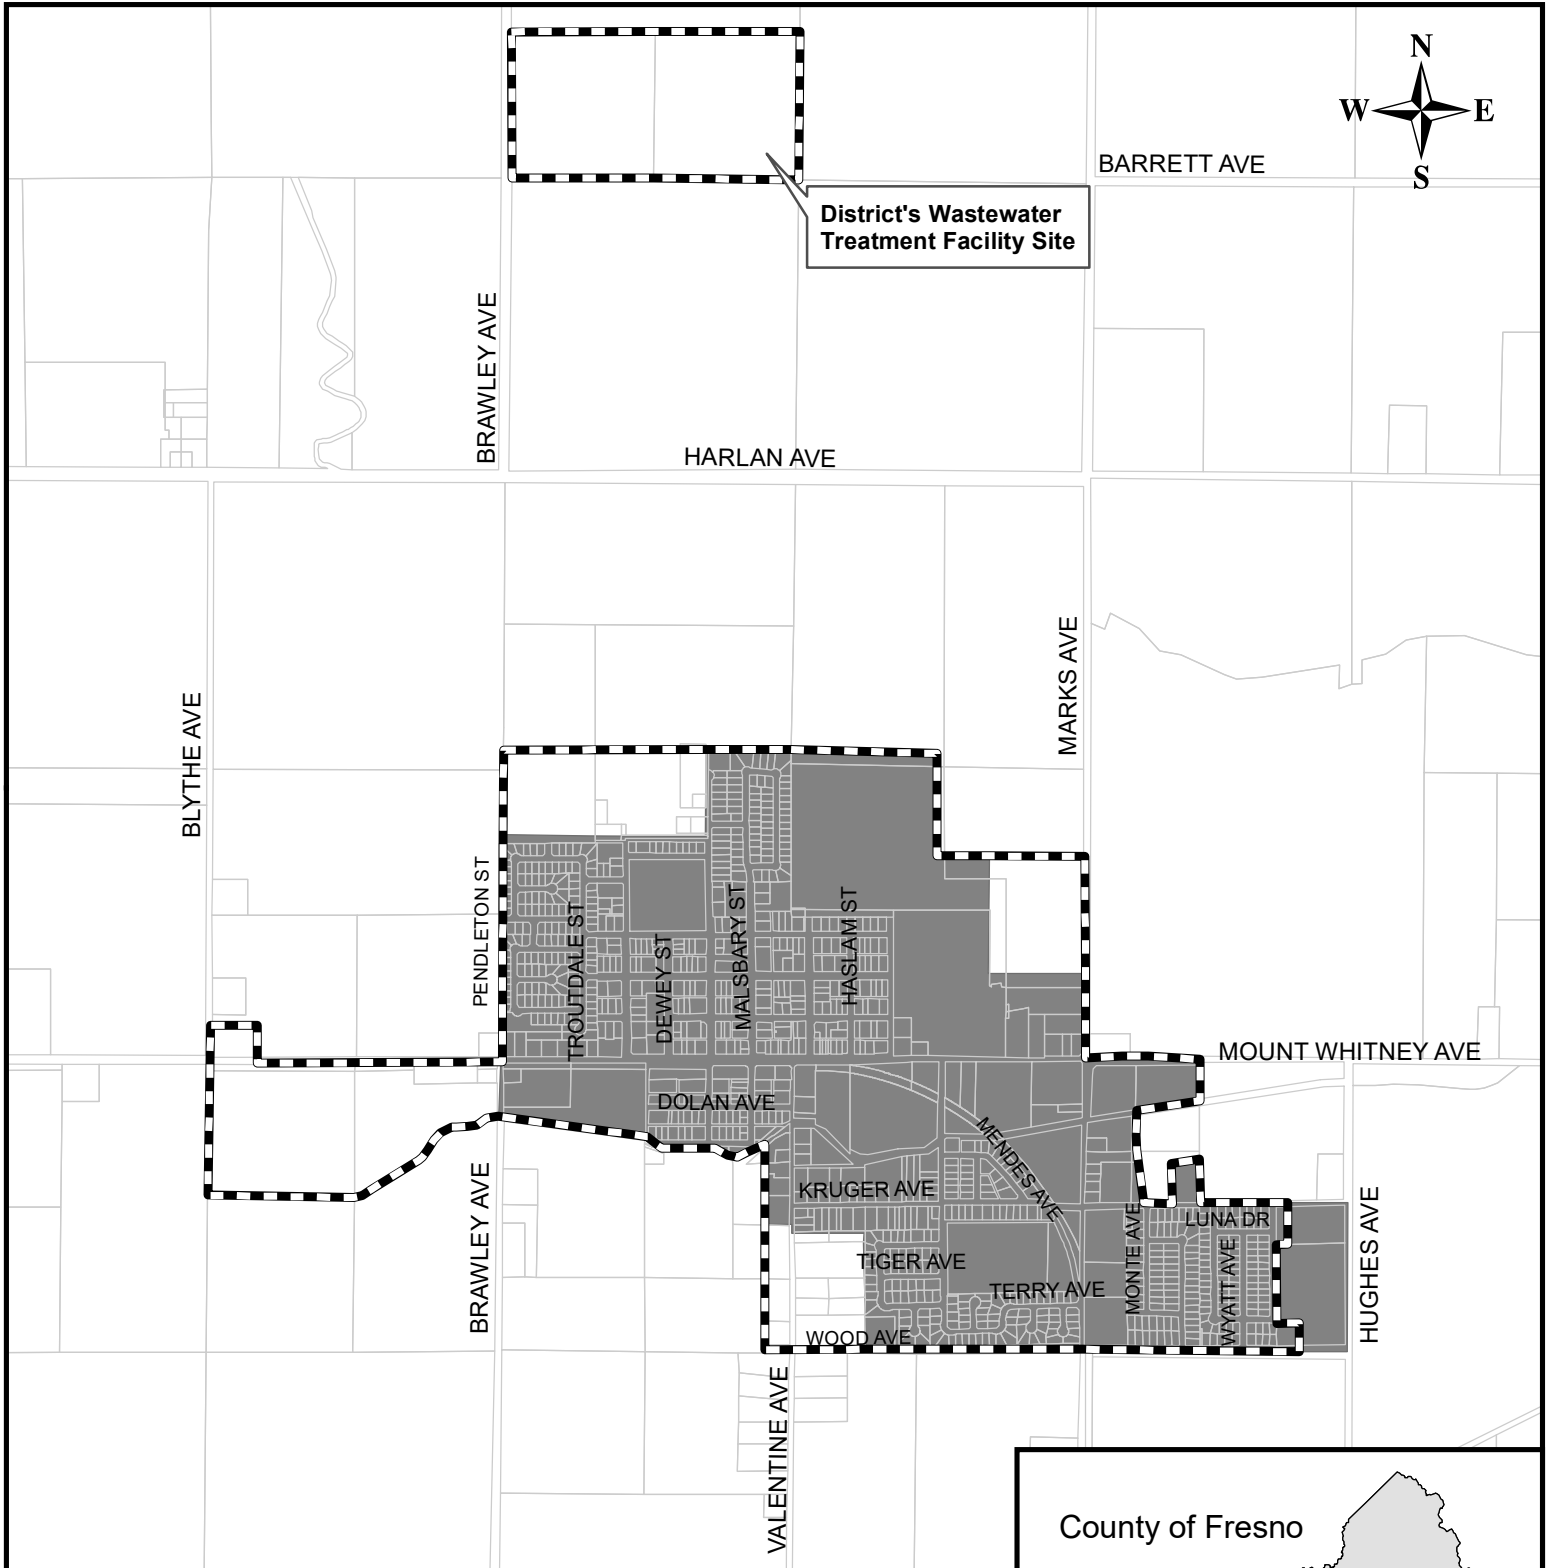

# Riverdale Public Utility District

Authorized services: Street lighting, water, sewer, storm drainage, solid waste disposal, and fire protection

## Fresno Local Agency Formation Commission

-  District sphere of influence
-  District service area

Formation: 1935  
 Sphere updated: 02/14/2018  
 District area: 424 acres  
 Sphere area: 616 acres

Map prepared: 03/20/2017