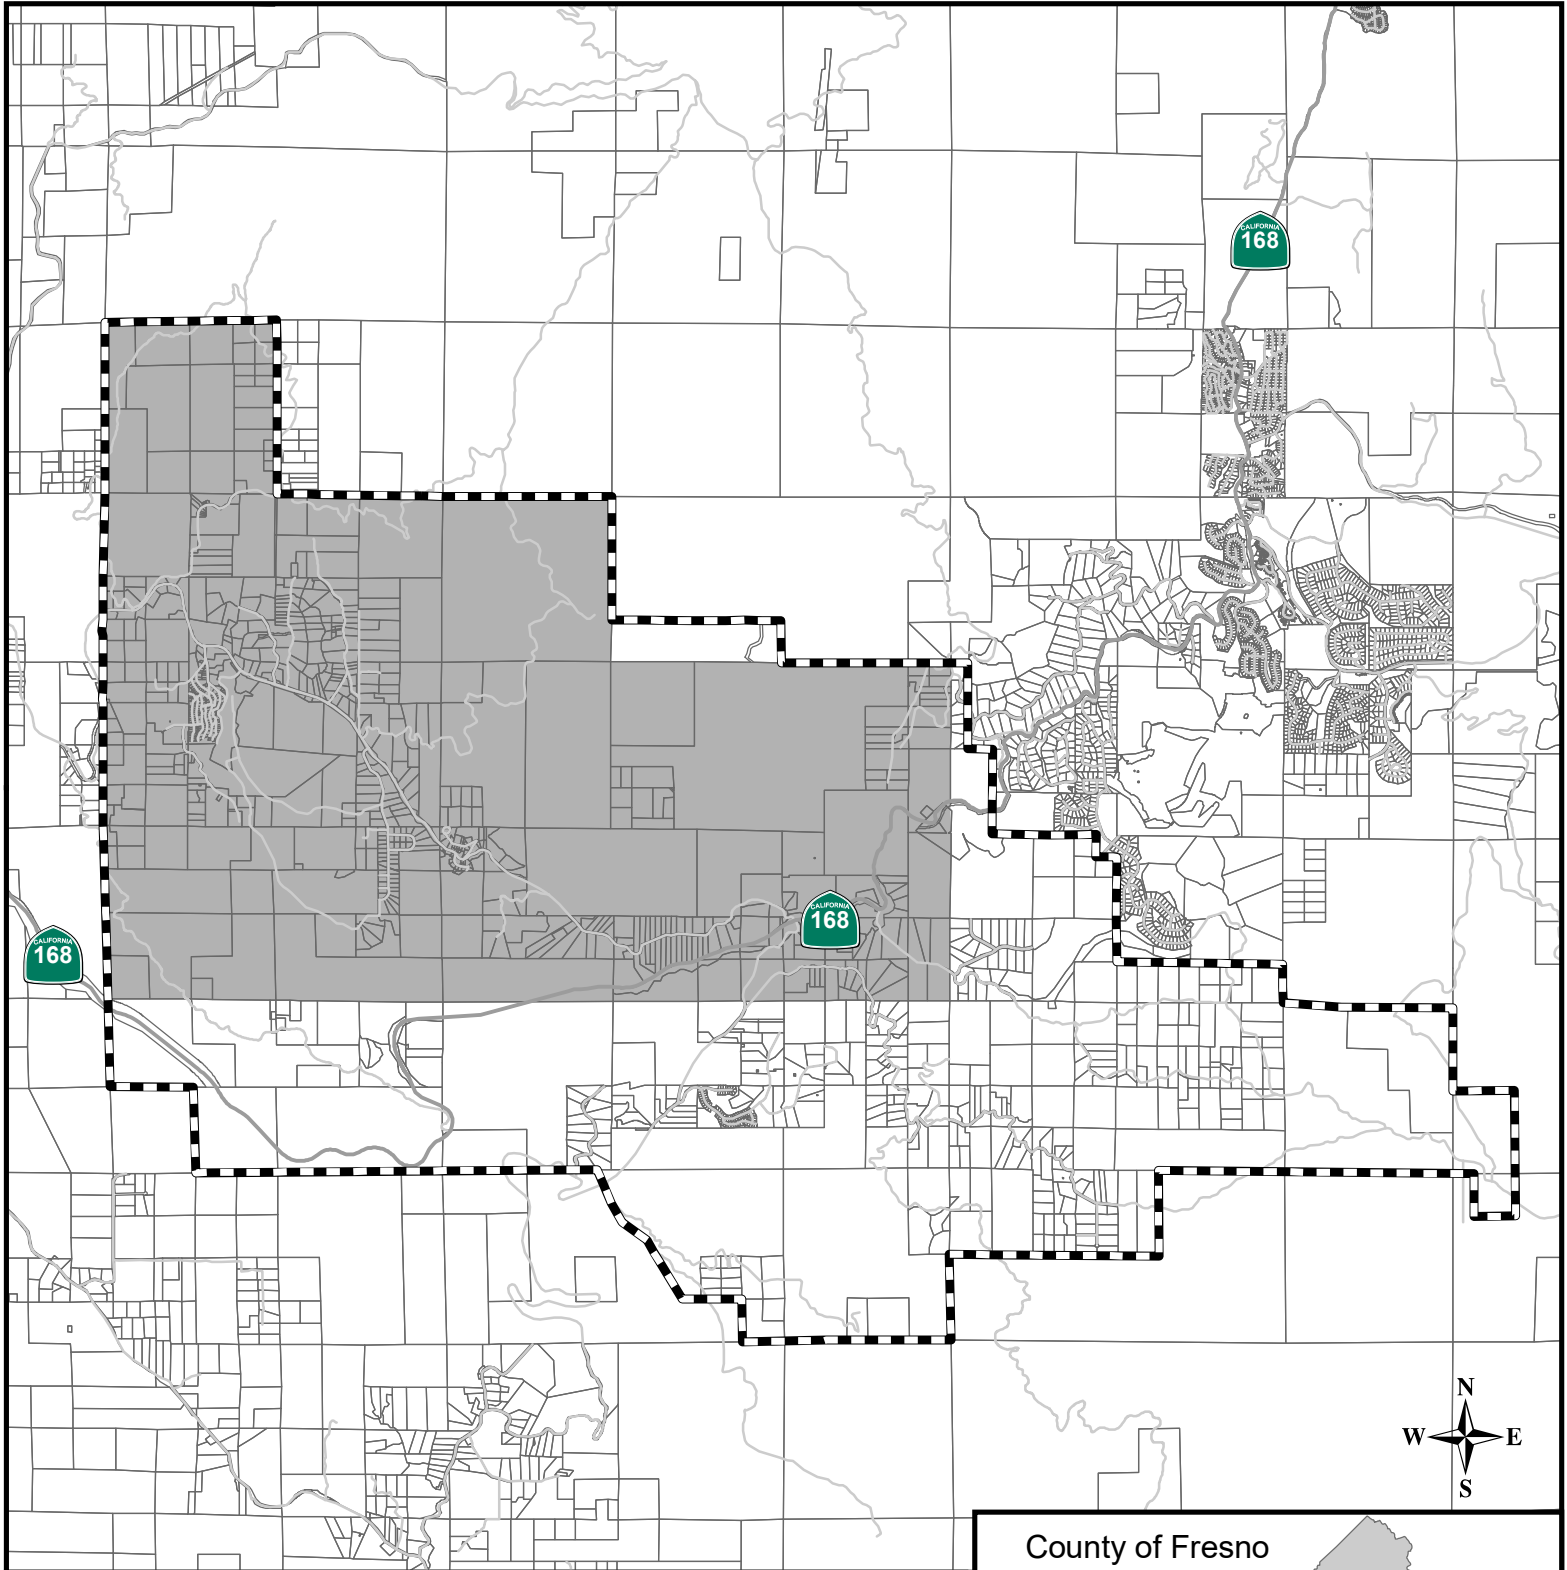

Bald Mountain Fire Protection District

Authorized services: Fire prevention, suppression, investigation, and first responder services

Fresno Local Agency Formation Commission

-  District sphere of influence
-  District service area

Formation: 1961
Sphere adopted: 5/28/1975
Sphere updated: 6/3/2015
District area: 9,045 acres
Sphere area: 16,651 acres

Map prepared: 11/01/2019

County of Fresno

Agency location