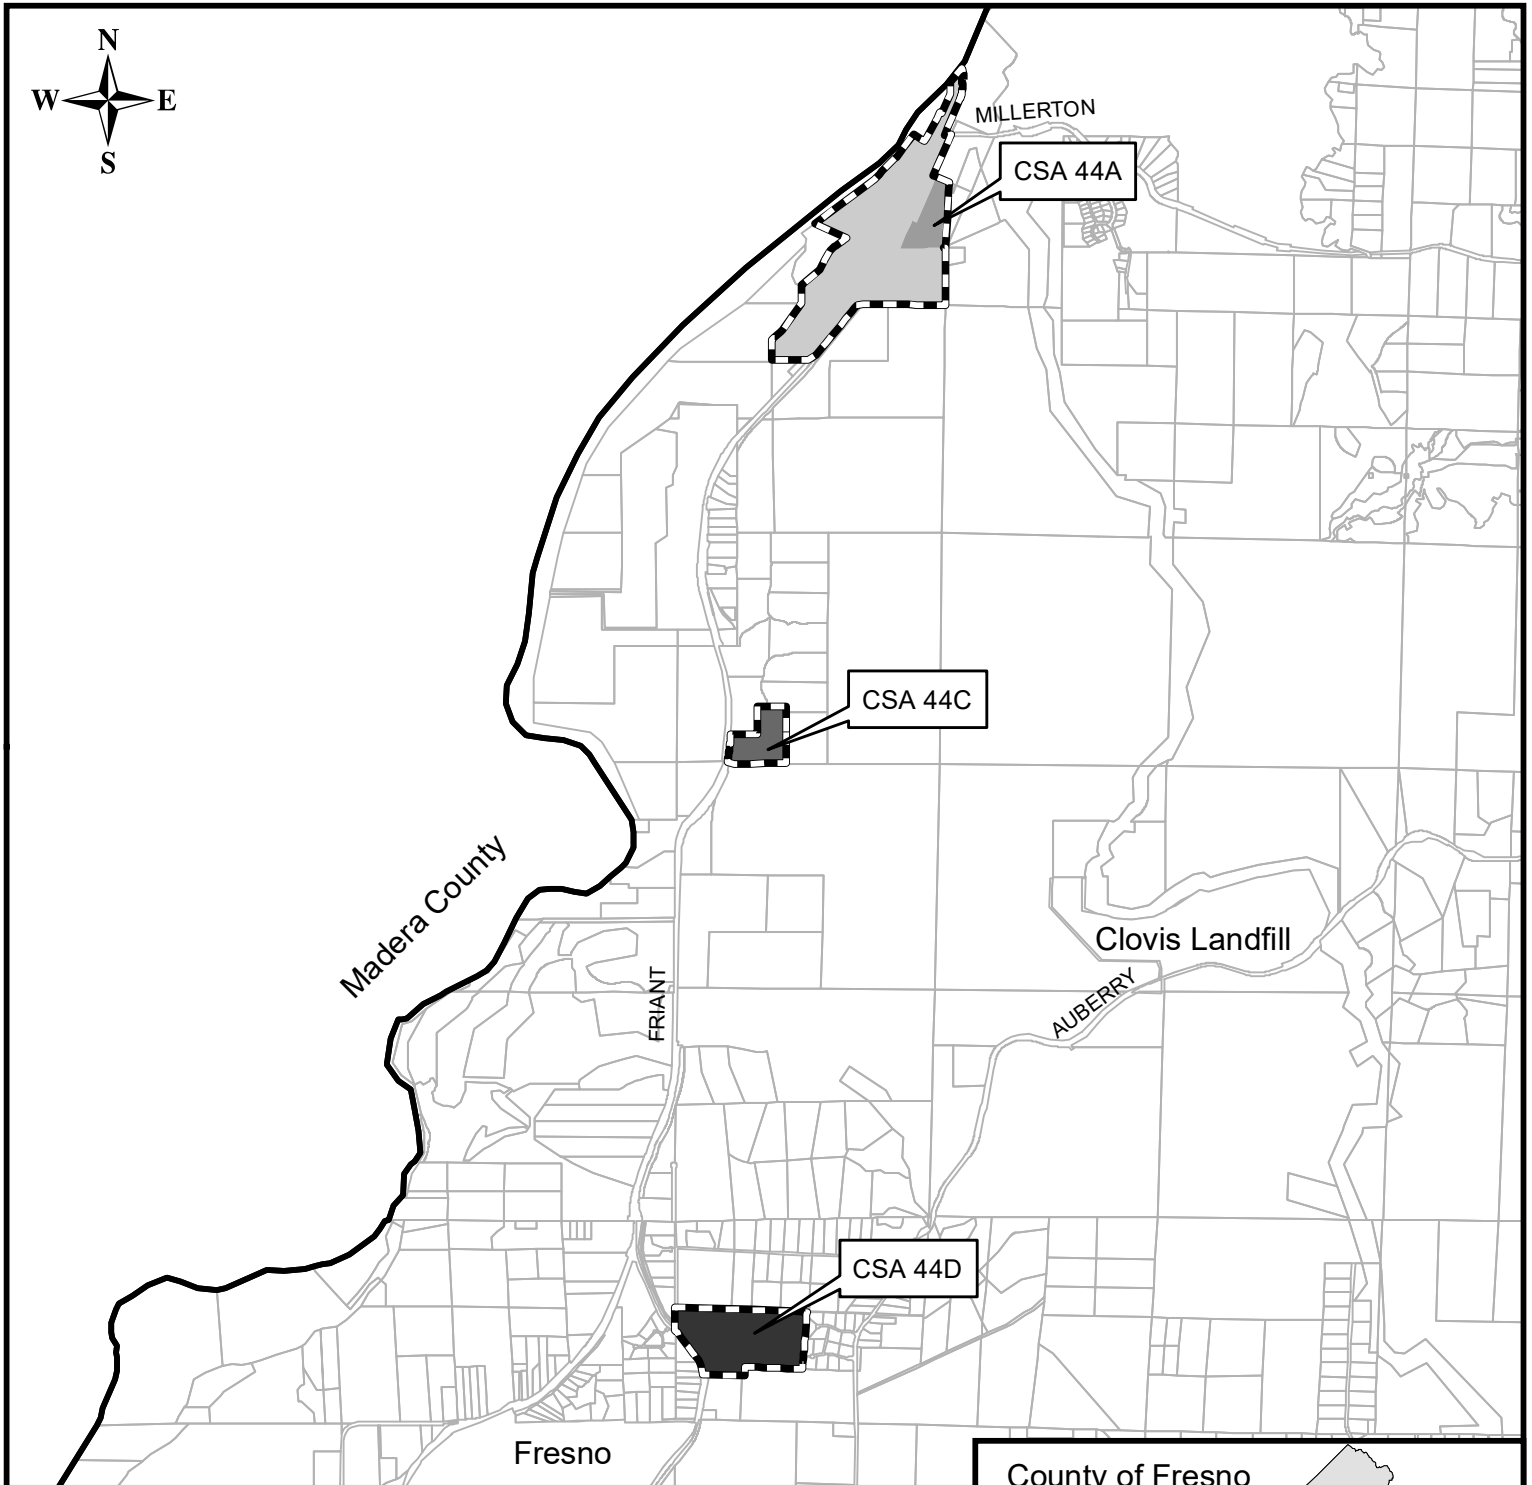

# County Service Area No. 44 (Friant)

## Fresno Local Agency Formation Commission

-  District SOI
-  CSA 44
-  CSA 44A
-  CSA 44C
-  CSA 44D

Formation: 1992  
Sphere updated: 01/15/2014  
District area: 381 acres  
Sphere area: 381 acres

Map prepared: 08/30/2017

# County Service Area No. 44C (Tanqueray)

Authorized services: water

## Fresno Local Agency Formation Commission

District SOI

District Service Area

Formation: 1999

Sphere updated: 01/15/2014

District area: 24 acres

Sphere area: 381 acres

Map prepared: 08/30/2017