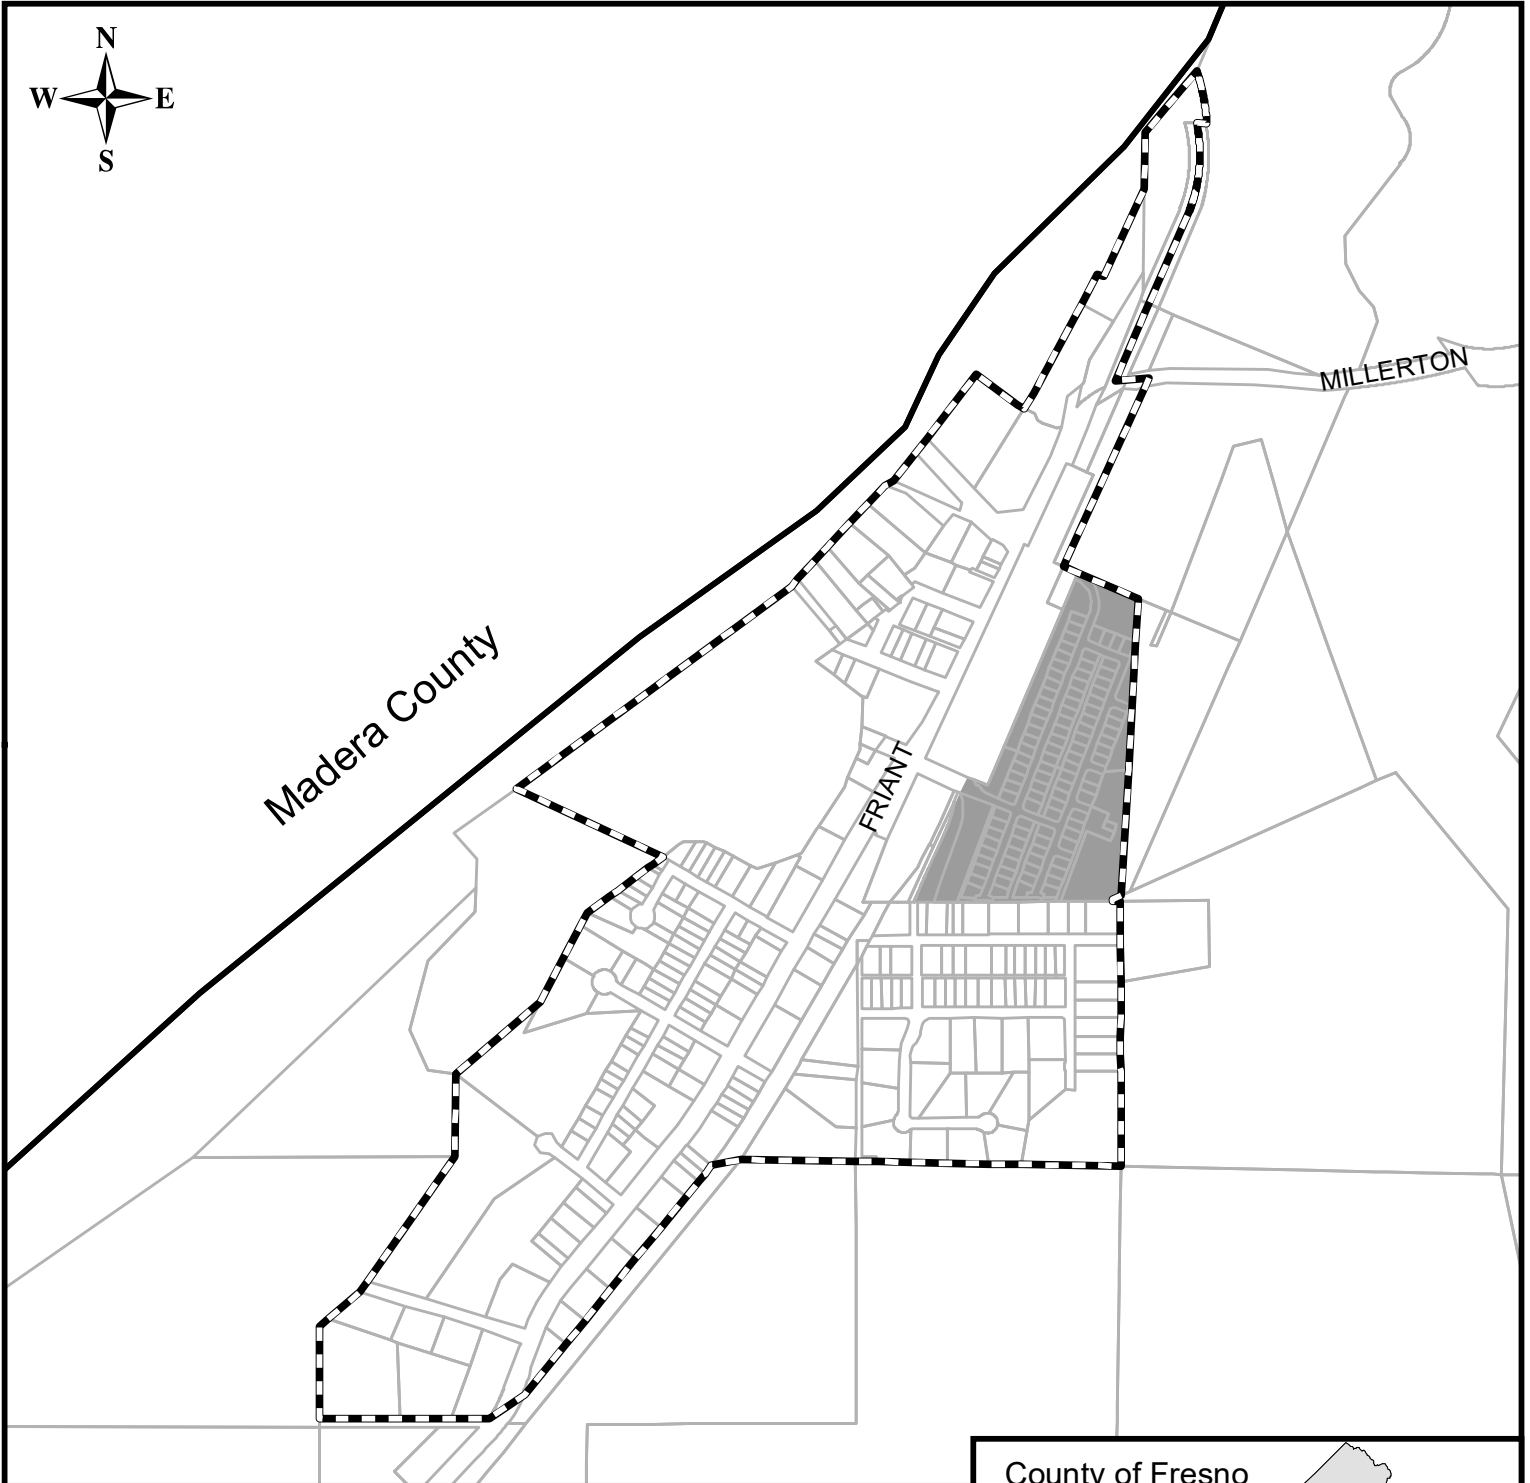

County Service Area No. 44A (Millerton Mobile Park Estates)

Authorized services: sewer