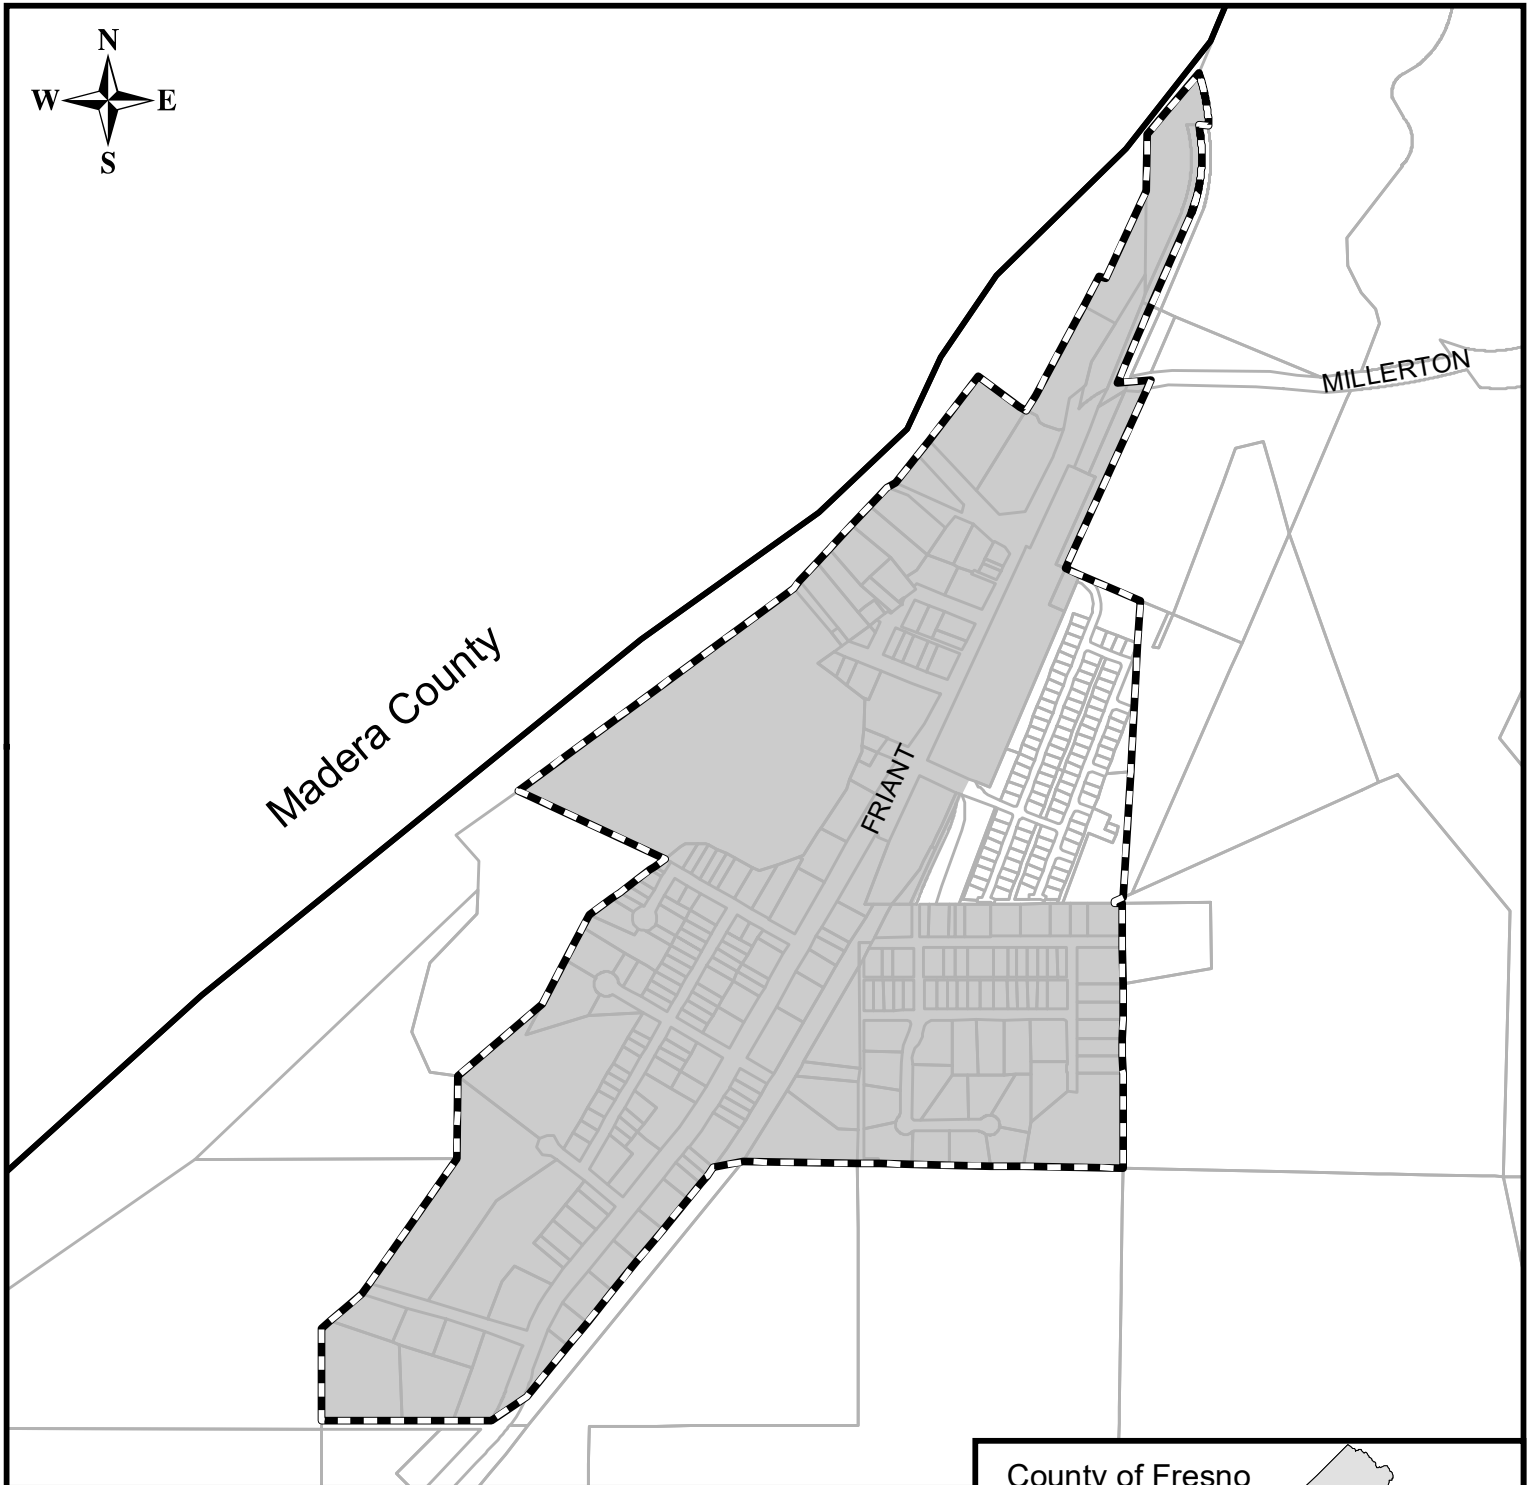

County Service Area No. 44 (Friant)

Authorized services: street lighting