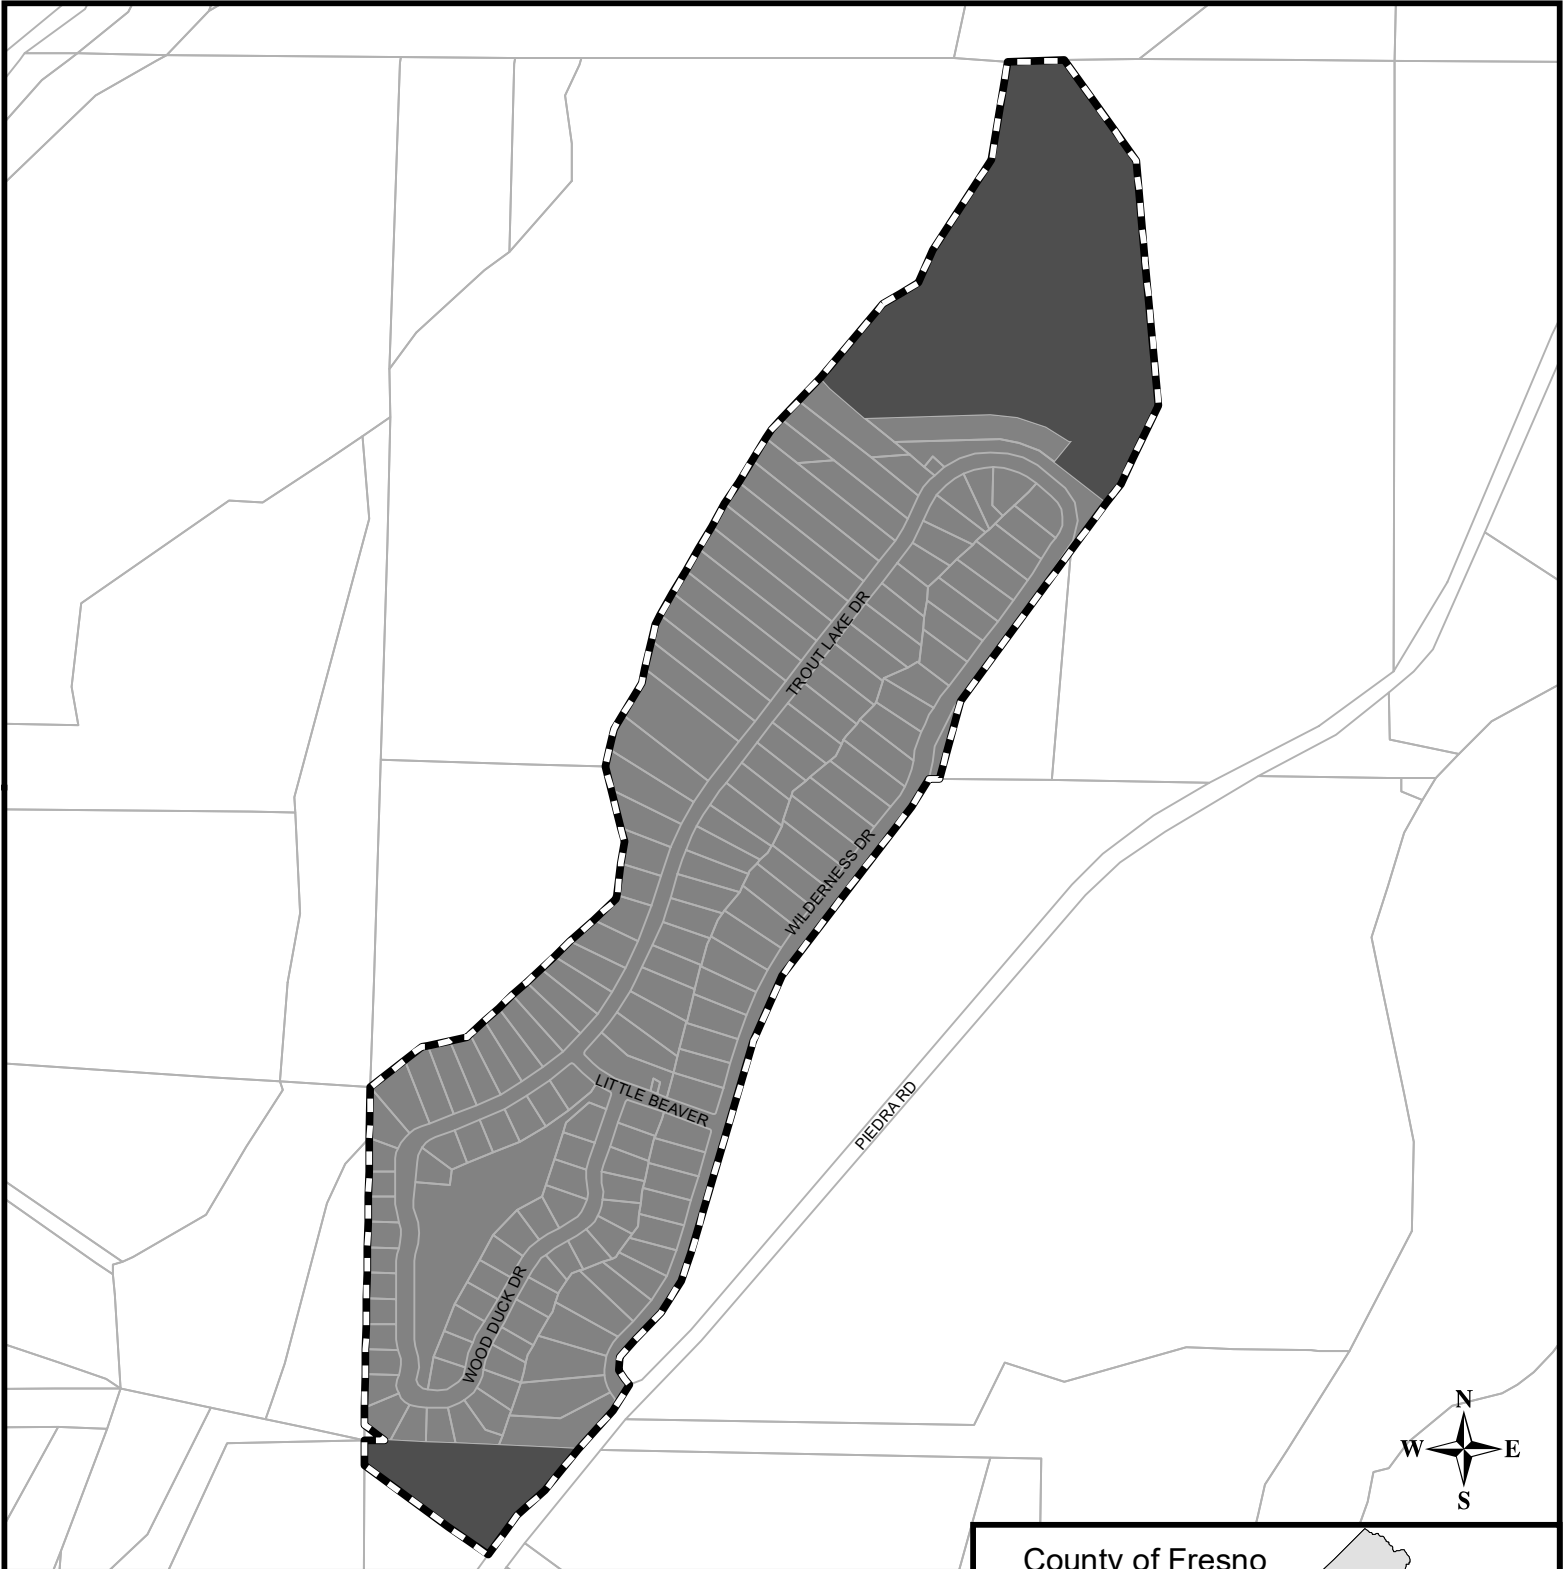

# County Service Area No. 5 (Wildwood Estates)

Authorized services: water distribution, park maintenance

County of Fresno

## Fresno Local Agency Formation Commission

-  District SOI
-  District Service Area
-  Unauthorized Extension

Formation: 1963  
Sphere updated: 07/13/2016  
District area: 114 acres  
Sphere area: 140 acres

Map prepared: 10/16/2017