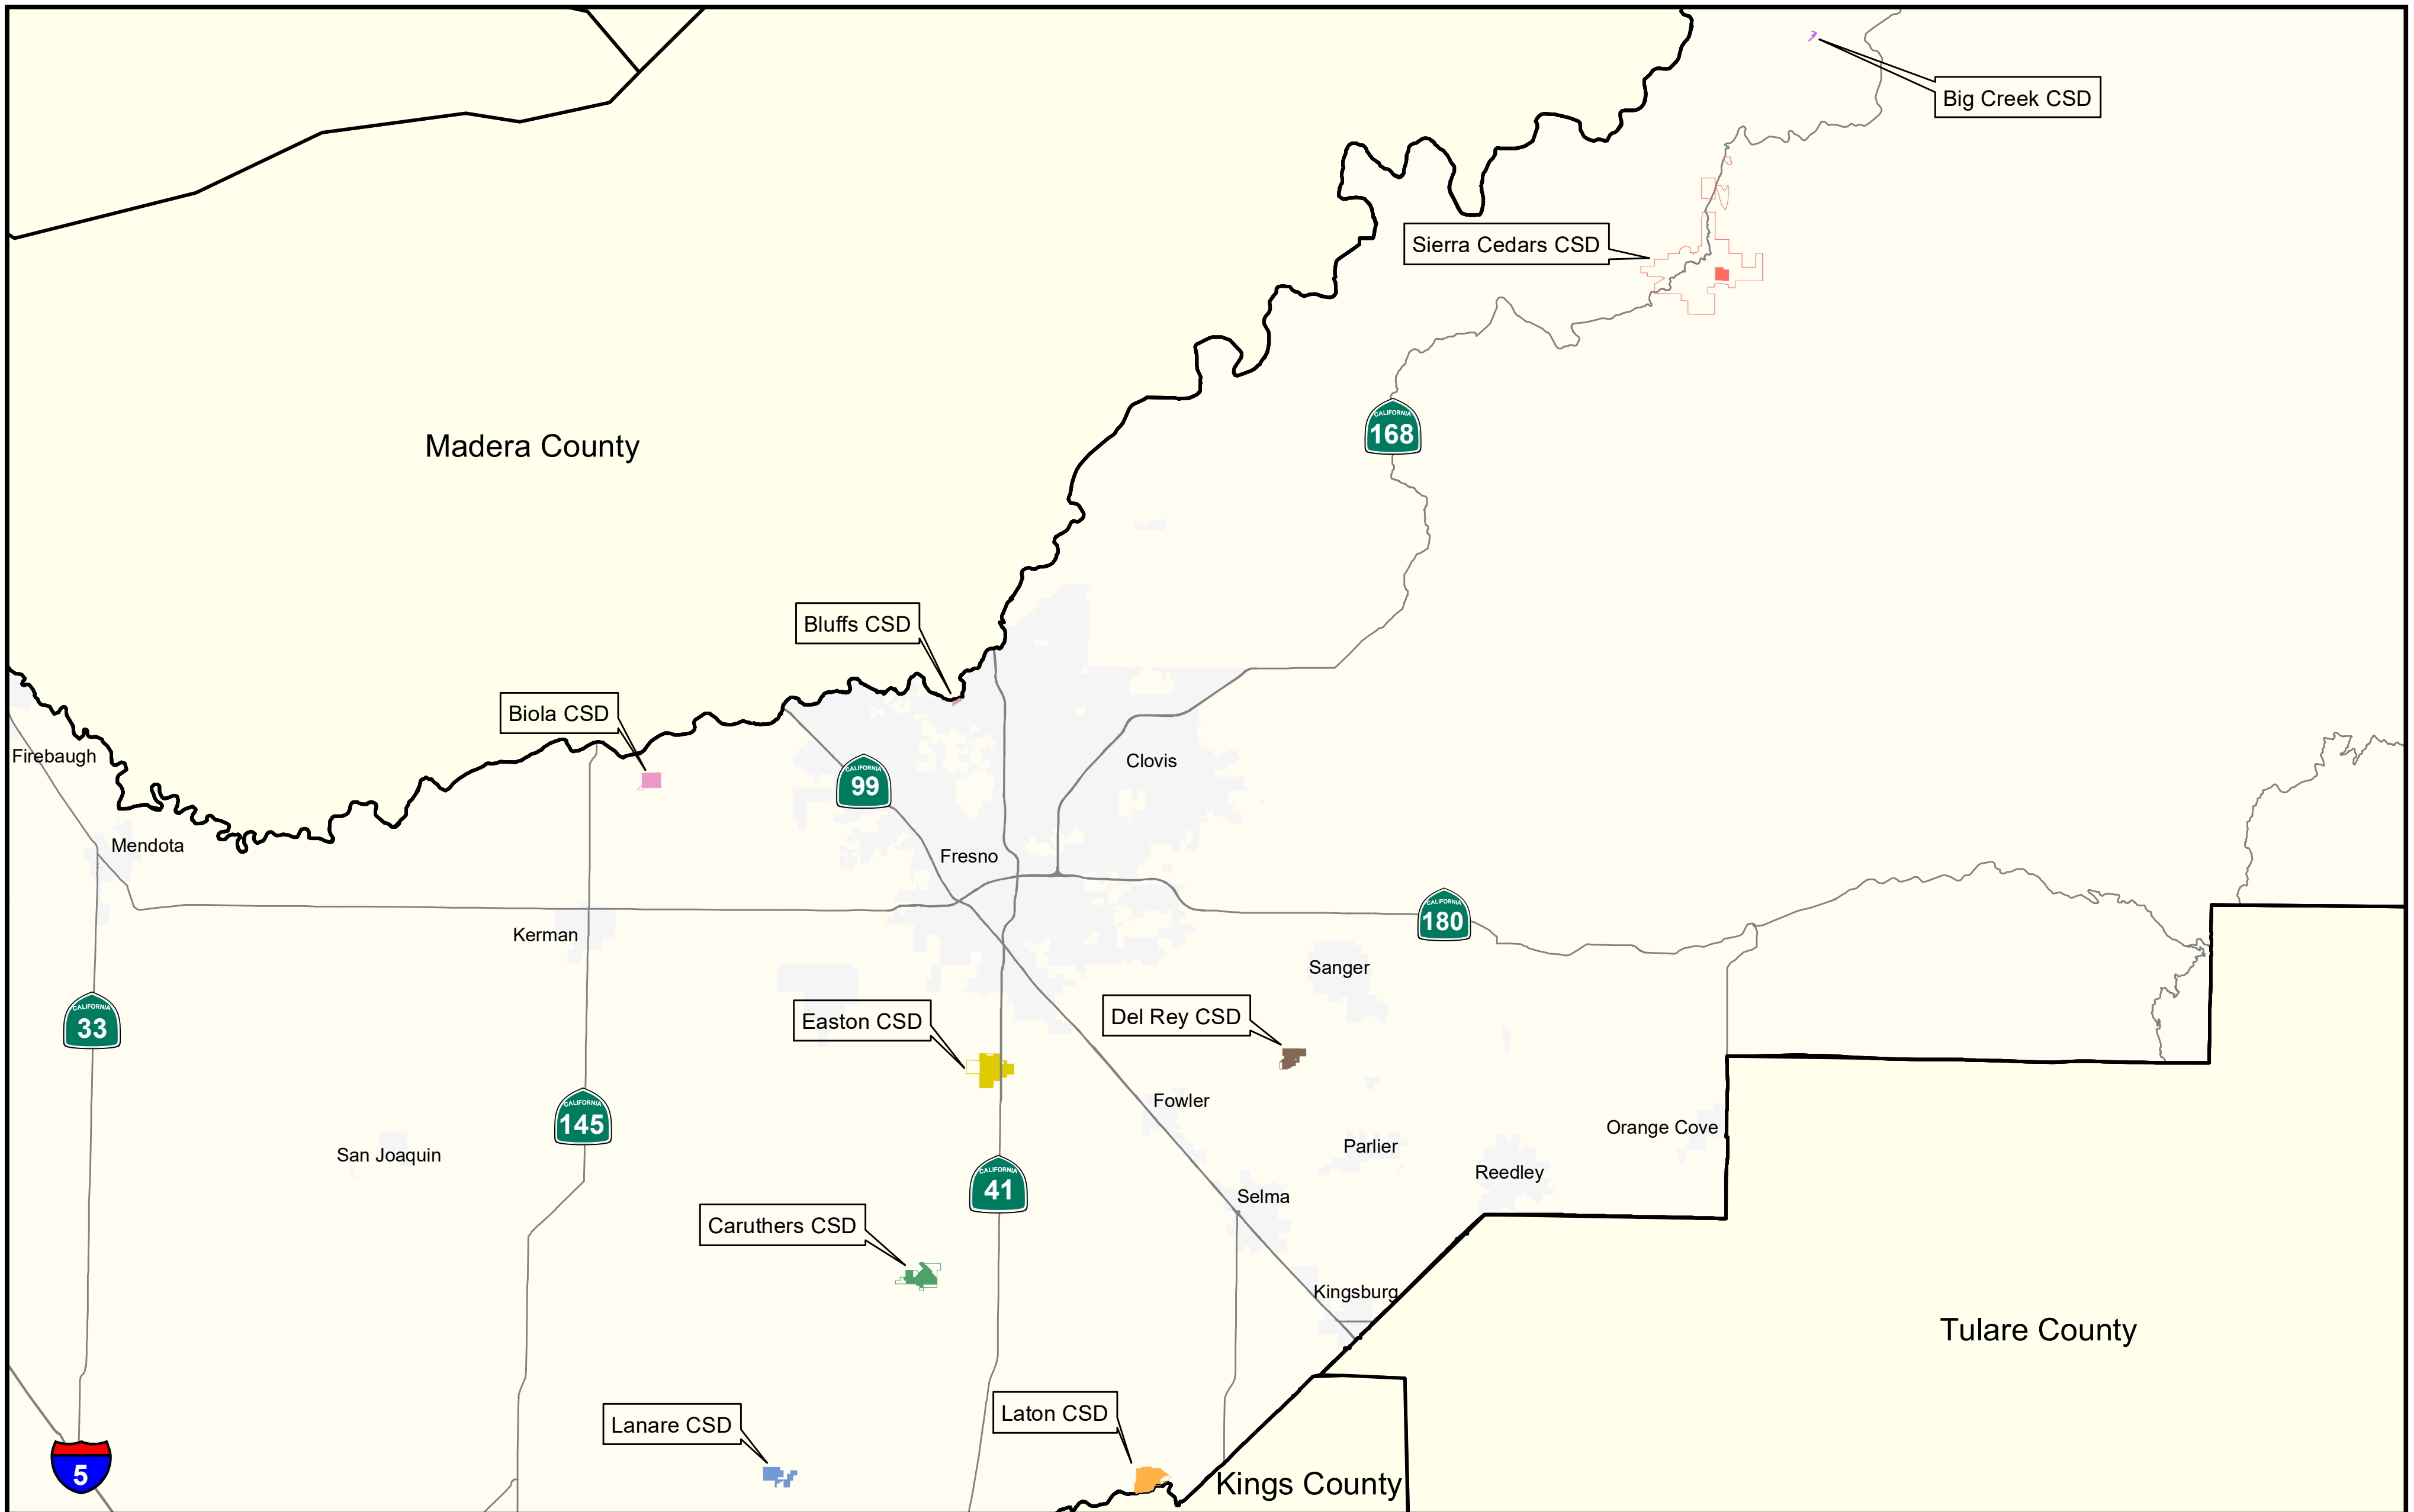

# Community Service Districts in Fresno County

### Community Service District

 Big Creek	 Caruthers	 Lanare
 Biola	 Del Rey	 Laton
 Bluffs	 Easton	 Sierra Cedars

### District Sphere of Influence

 Biola	 Easton
 Caruthers	 Laton
 Del Rey	 Sierra Cedars