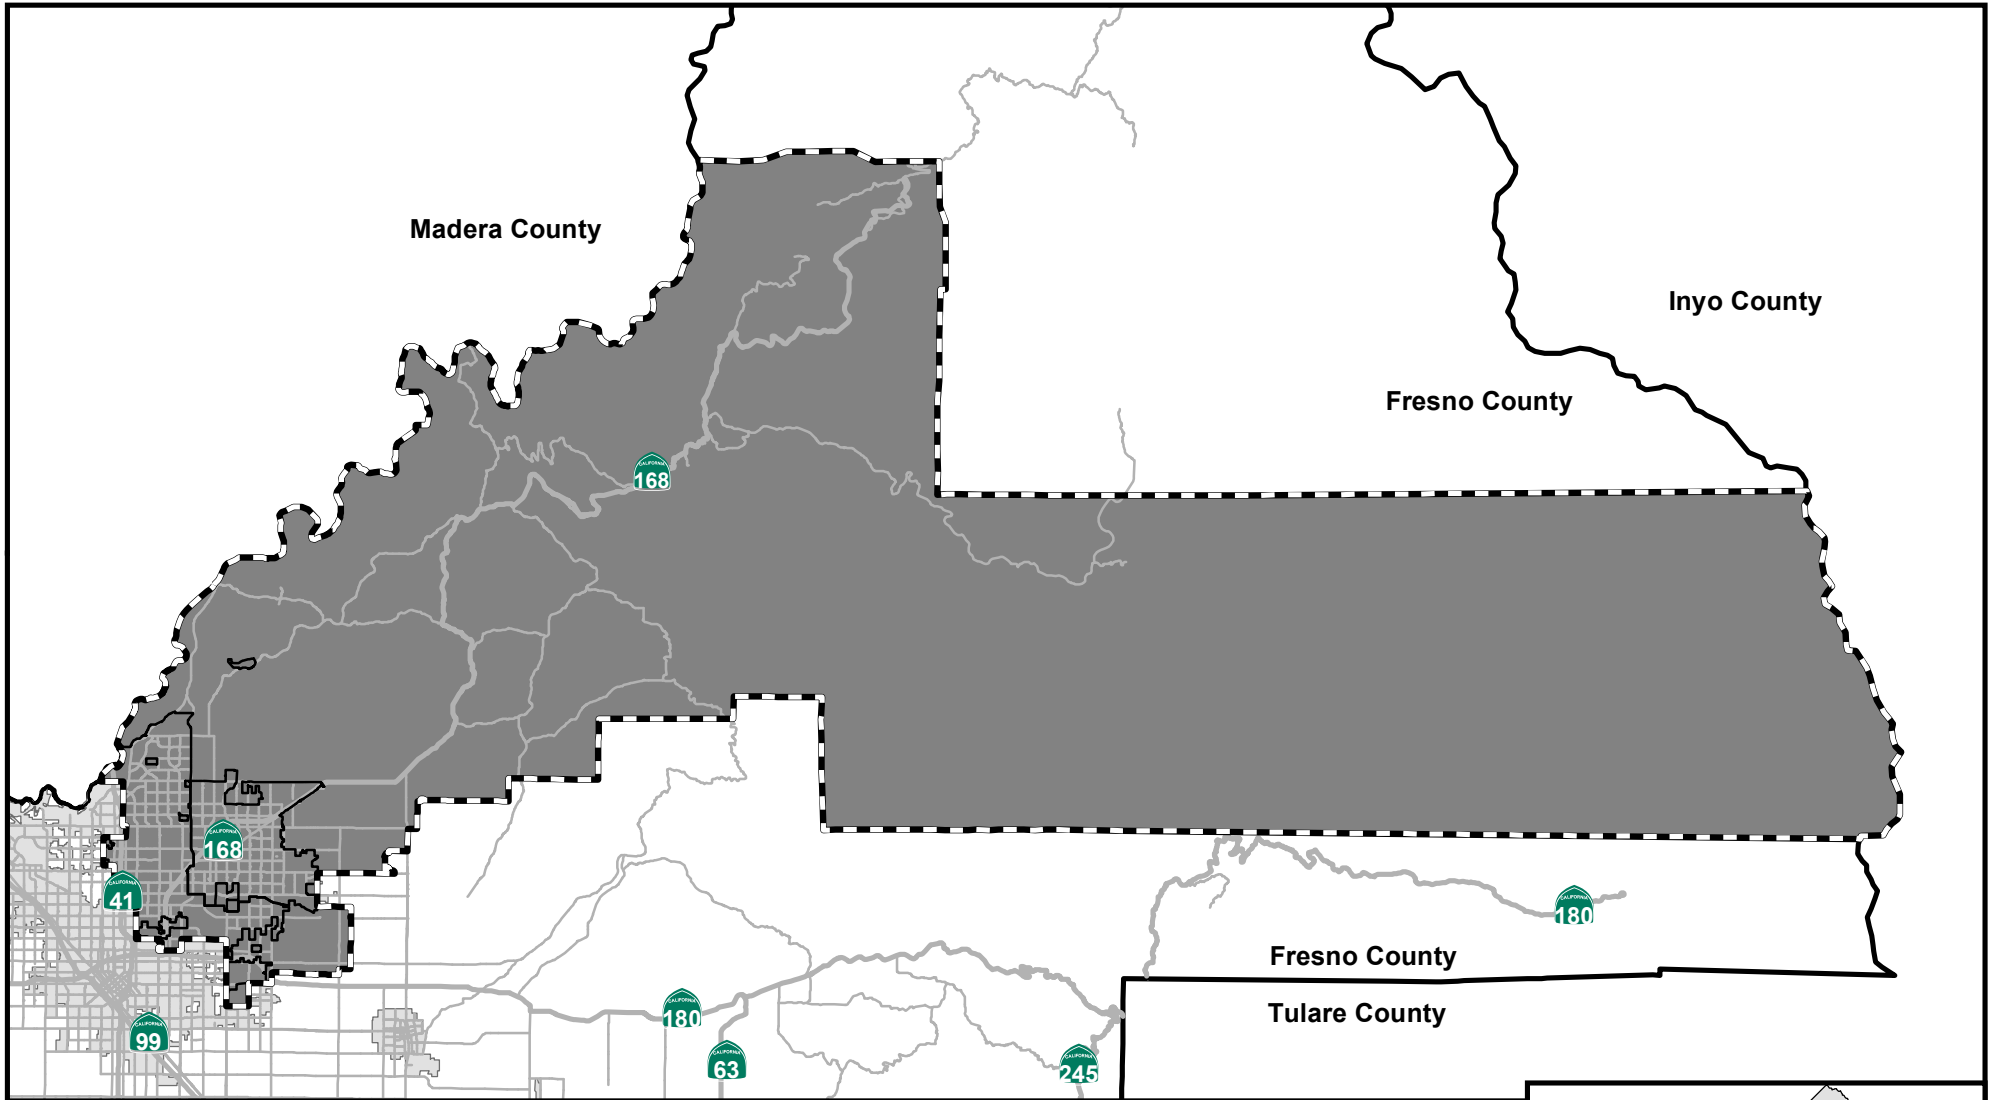

Clovis Cemetery District

Authorized Services: Burial & Internment of Human Remains

Fresno Local Agency Formation Commission

- District Sphere of Influence
- District Service Area
- City limits
- Cities overlapping district

Formation: 1925
Sphere updated: 06/09/2010
District area: 879,099 Acres
Sphere area: 879,099 Acres
Map prepared: 9/27/2019