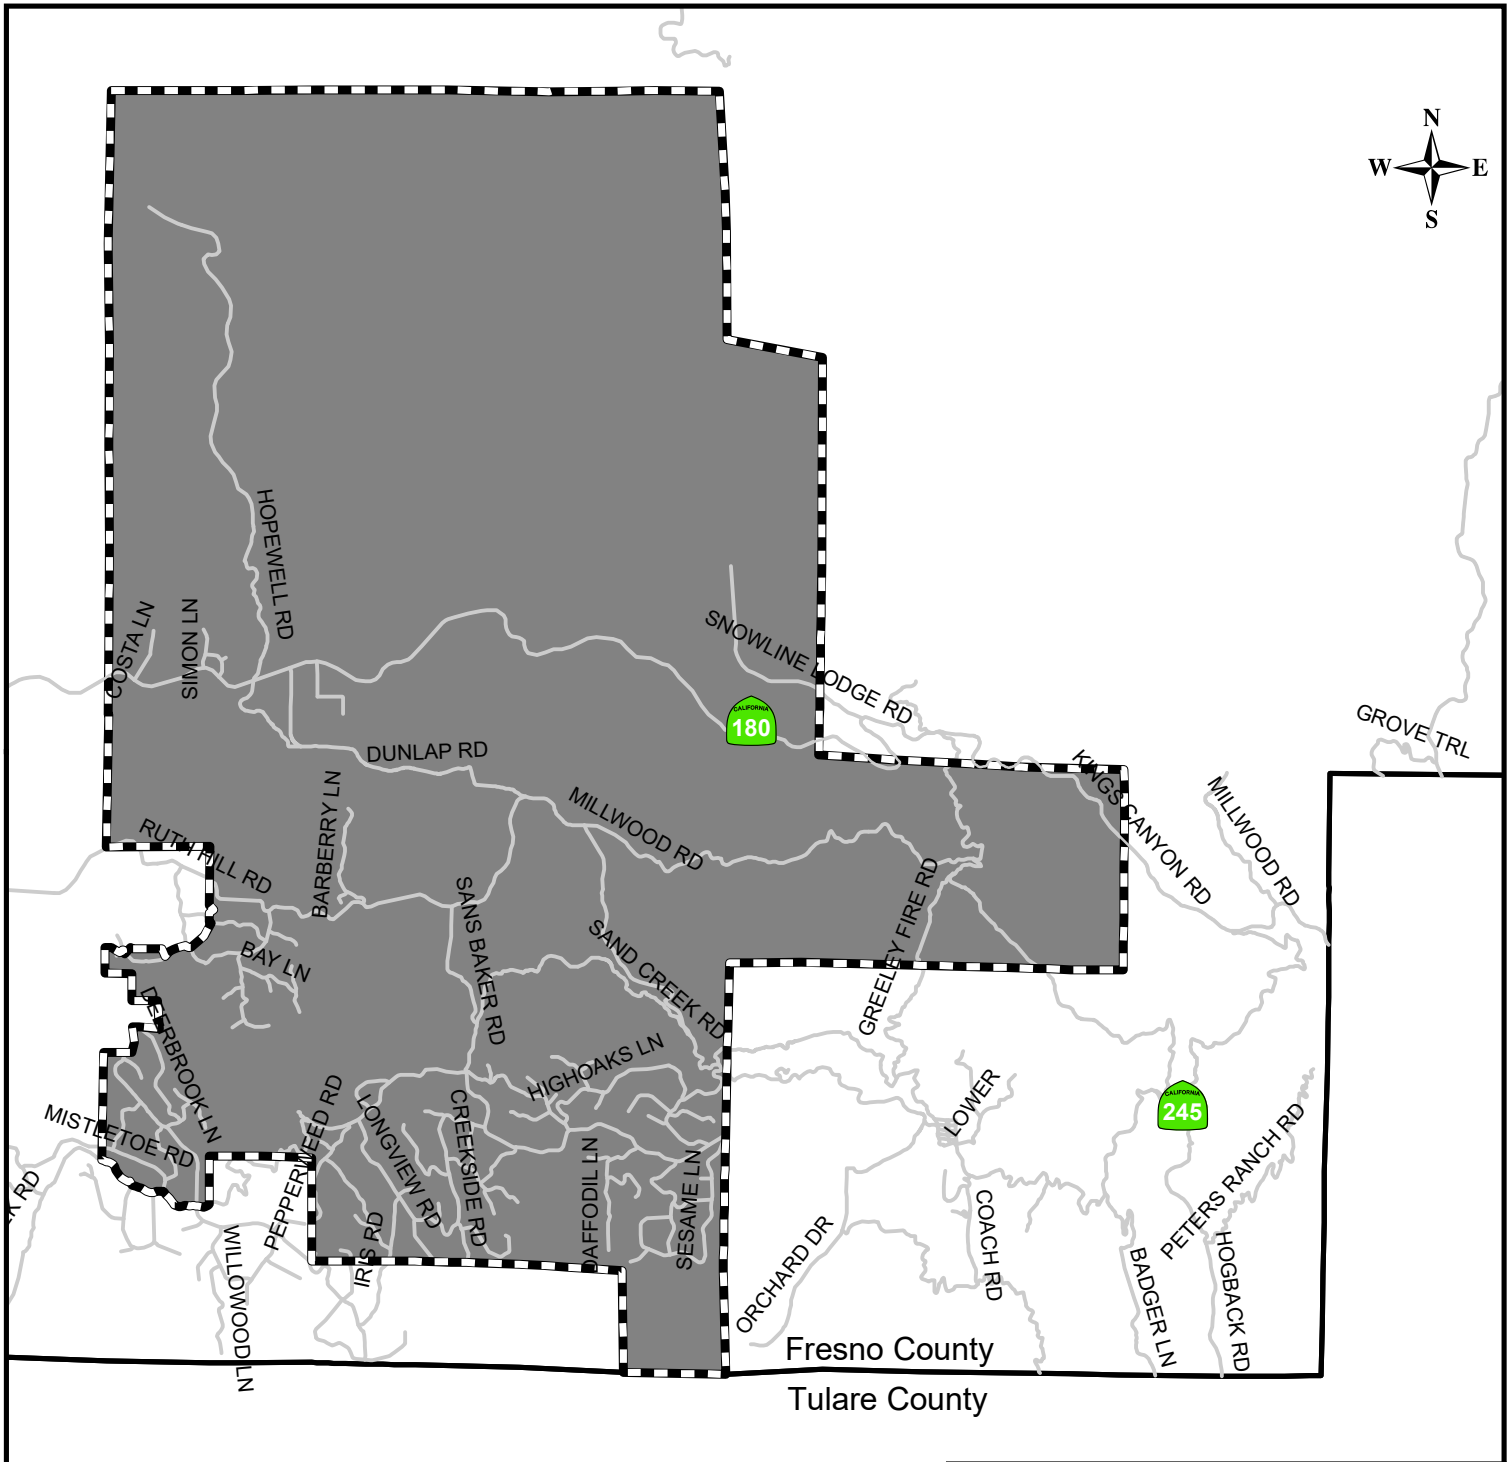

Dunlap Cemetery District

Authorized Services: Burial & Interment of Human Remains

Fresno Local Agency Formation Commission

-  District SOI
-  District Service Area

Formation: 1941
 Sphere updated: 7/12/2017
 District area: 48,535 Acres
 Sphere area: 48,535 Acres

Map prepared: 7/14/2017