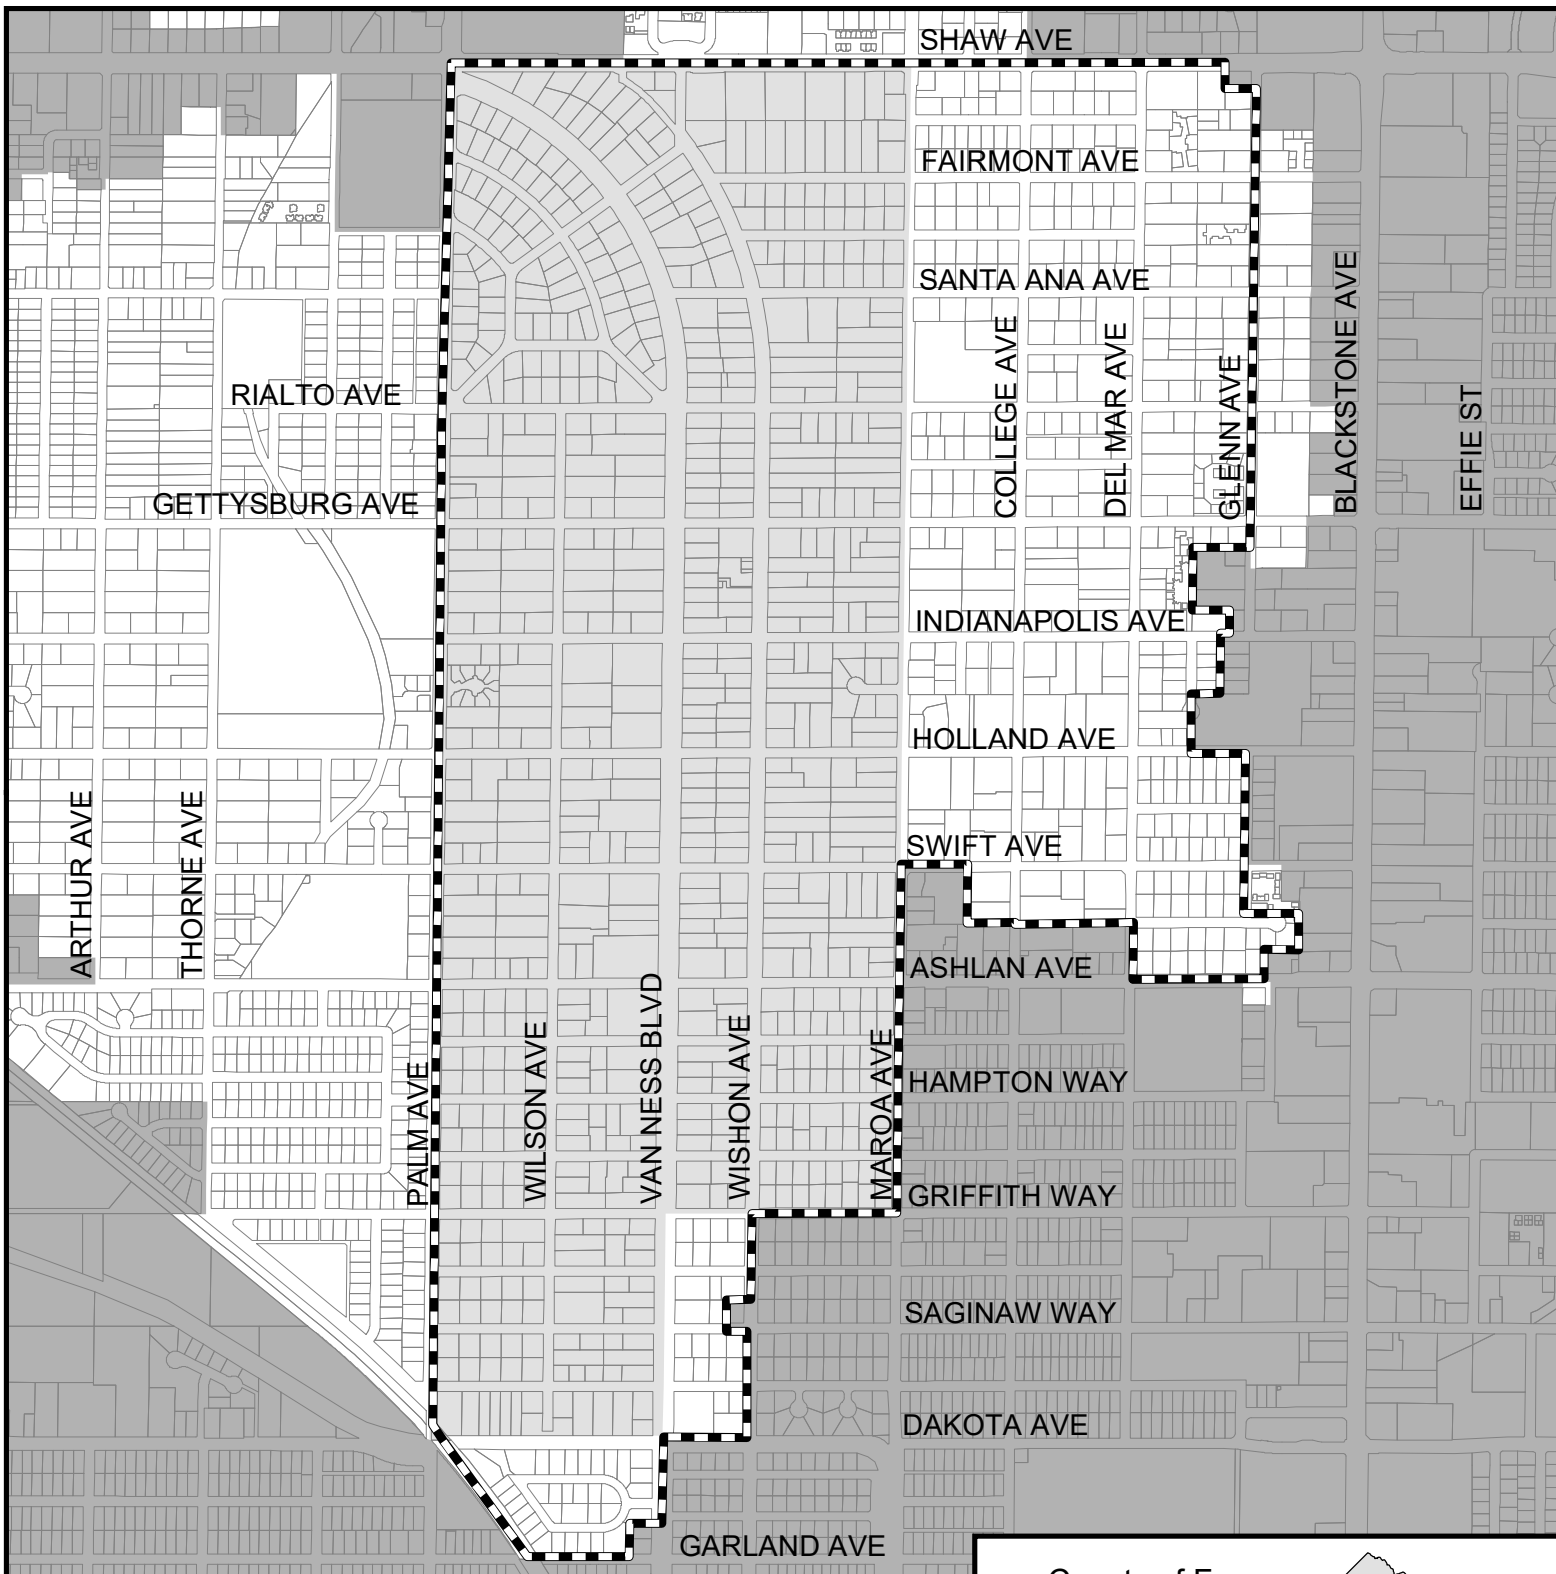

## Fresno Local Agency Formation Commission

-  Sphere of influence
-  District service area
-  Fresno city limits

Incorporated: 1950  
 Sphere updated: 12/8/2010  
 District area: 440 acres  
 Sphere area: 682 acres

Map prepared: 07/16/2019

## County of Fresno

District location