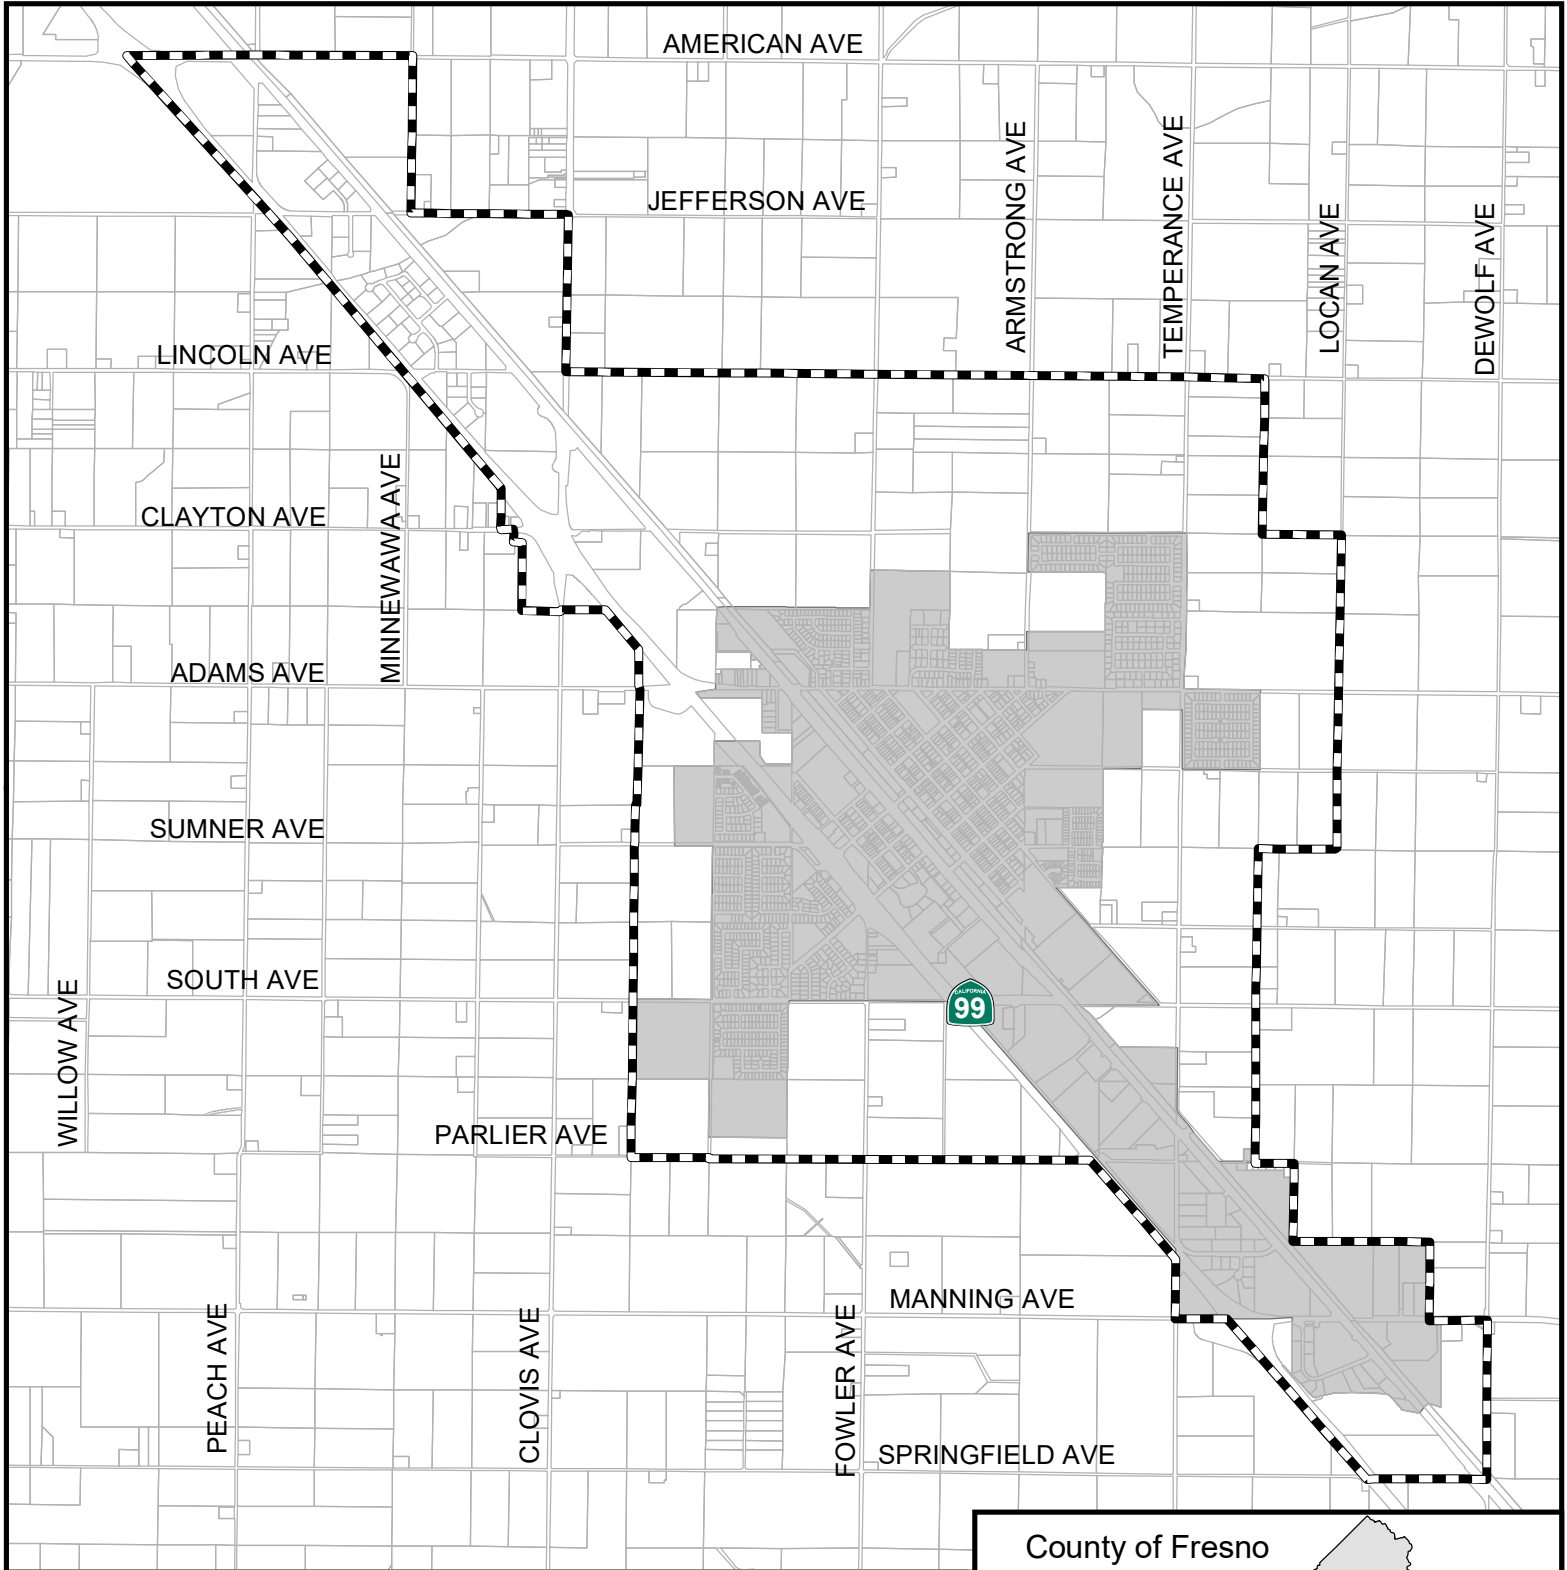

# City of Fowler

## Fresno Local Agency Formation Commission

-  Sphere of influence
-  City limits

Incorporated: 1908  
Sphere updated: 7/11/2007  
City limits: 1,694 Acres  
Sphere area: 4,474 Acres

Map prepared: 07/06/2021

## County of Fresno