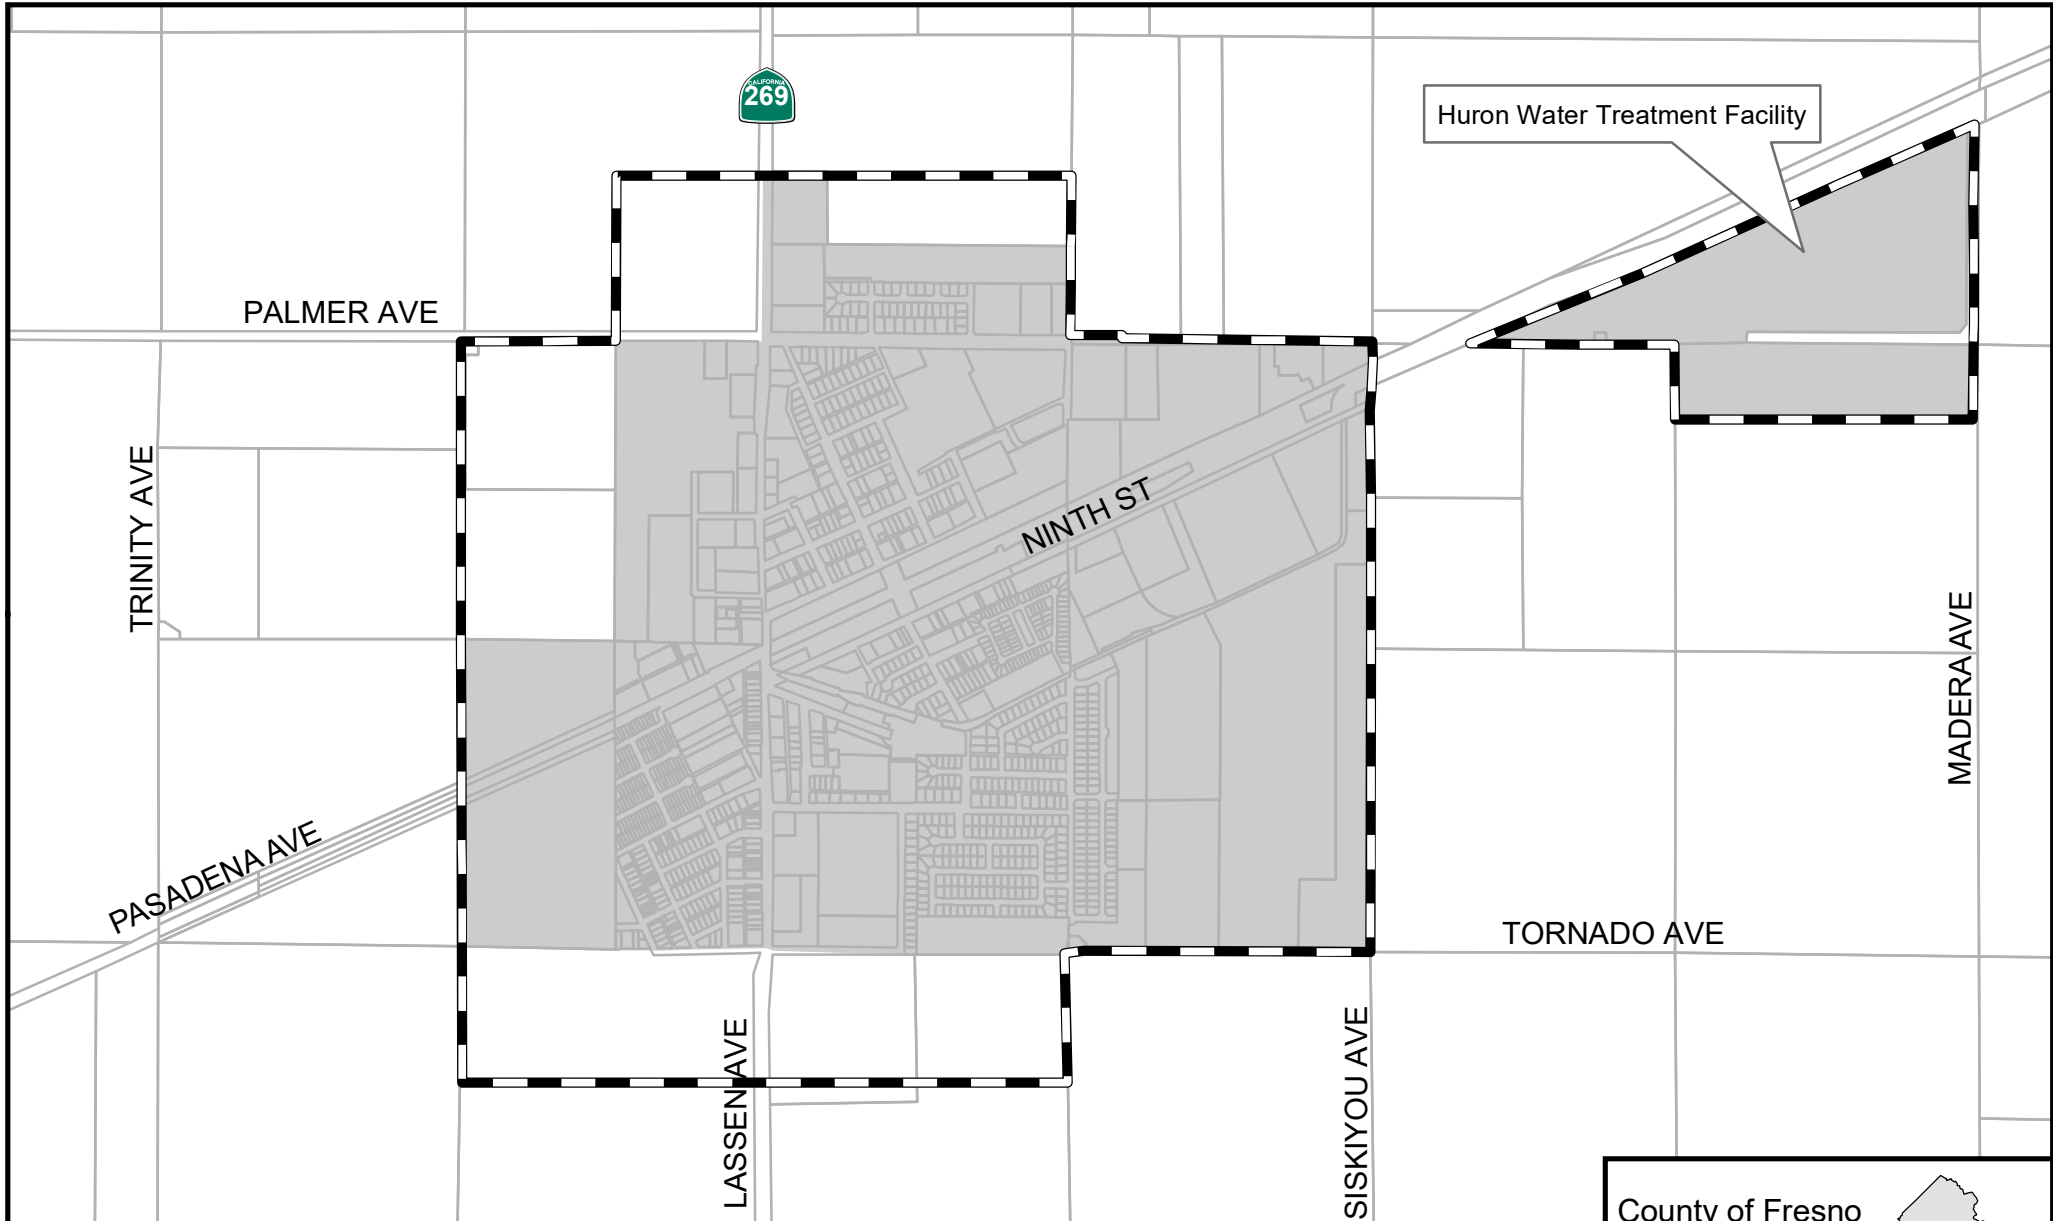

City of Huron

Fresno Local Agency Formation Commission

Sphere of influence

City limits

Incorporated: 1951
Sphere updated: 9/11/2019
Sphere area: 1,381 acres
City limits: 1,081 acres

Map prepared: 05/27/2021