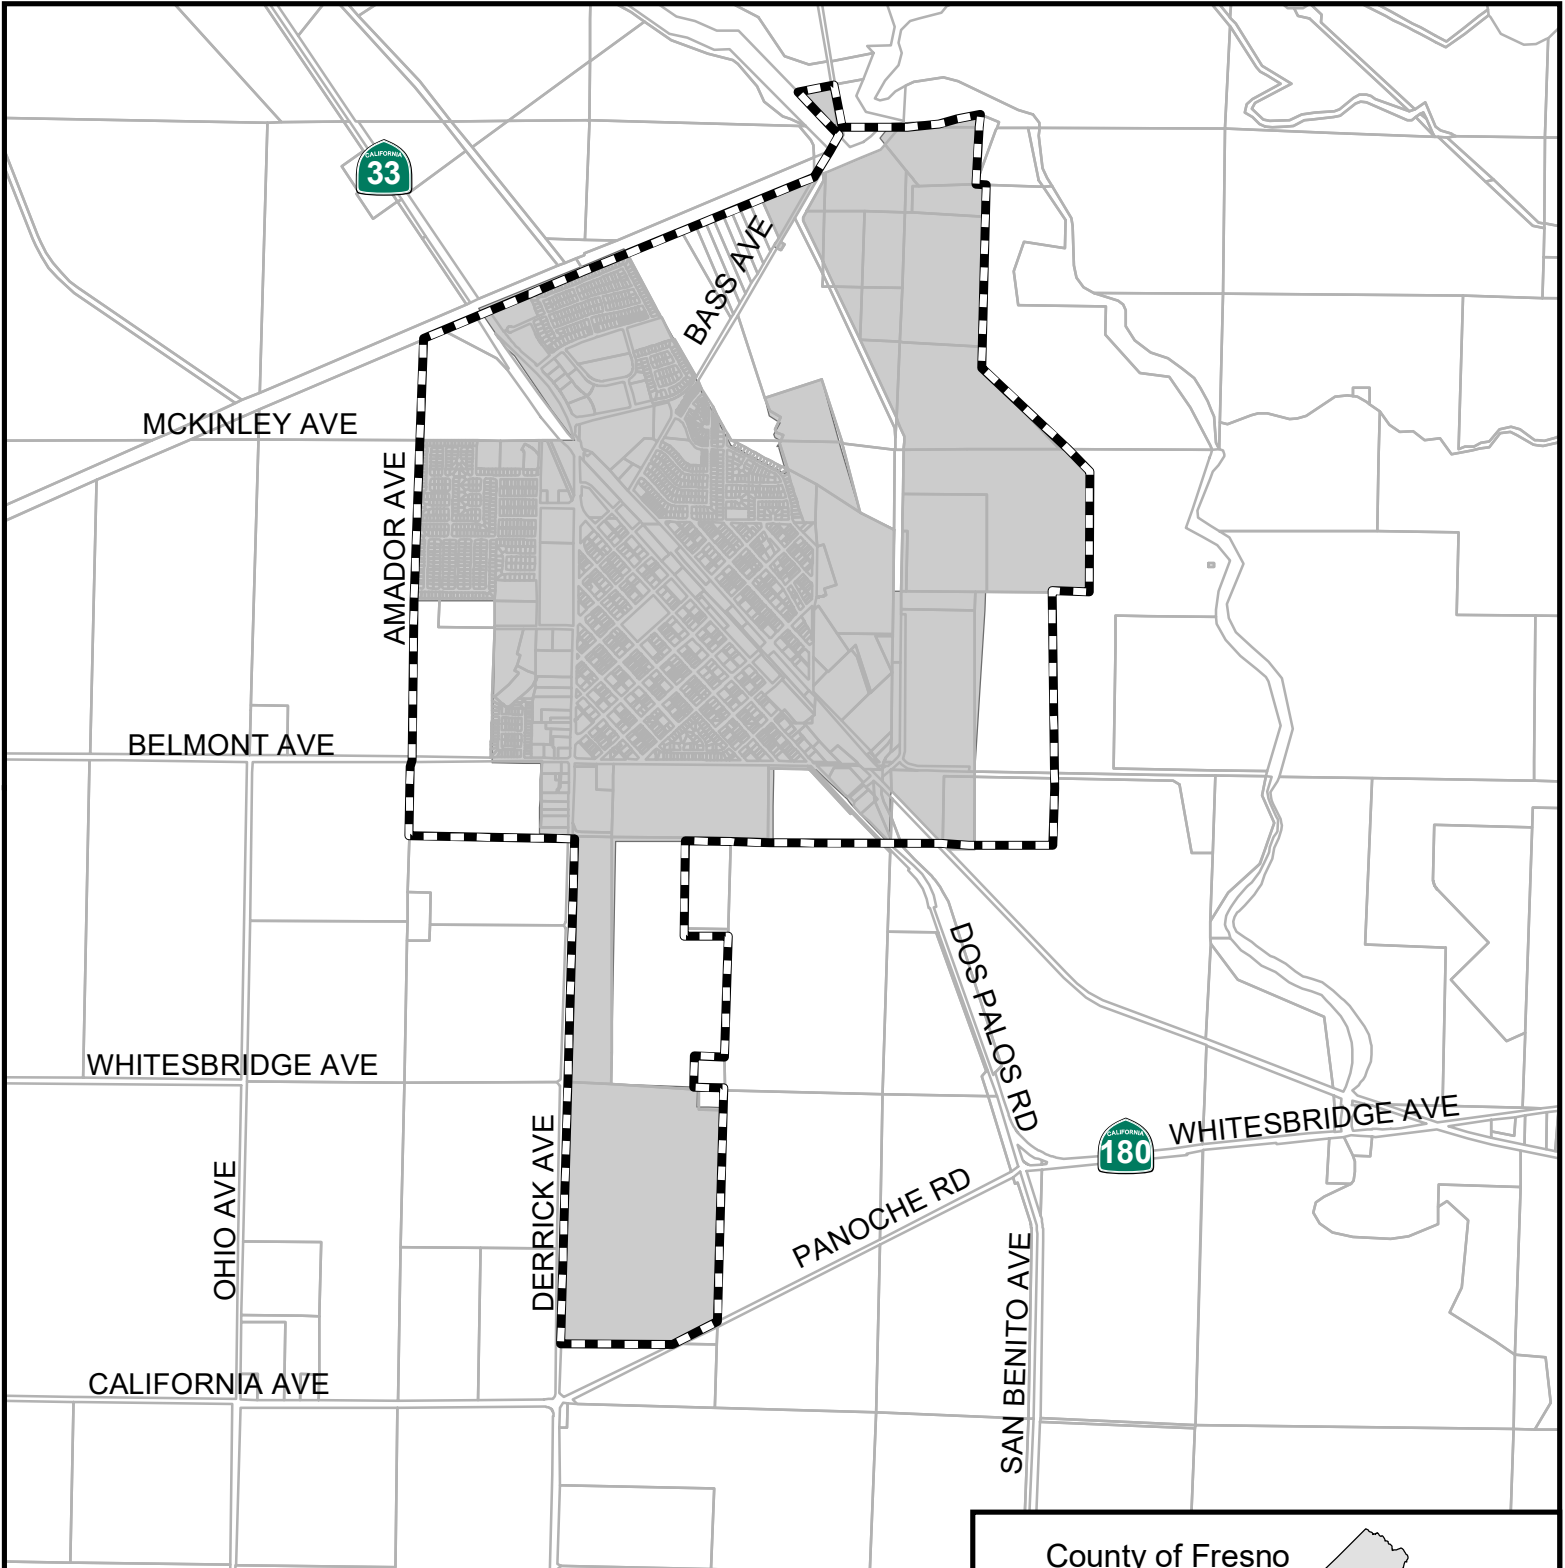

City of Mendota

Fresno Local Agency Formation Commission

-  Sphere of influence
-  City limits

Incorporated: 1942
Sphere updated: 3/05/2008
City limits: 2,096 Acres
Sphere area: 2,899 Acres

Map prepared: 05/14/2019

County of Fresno

City location