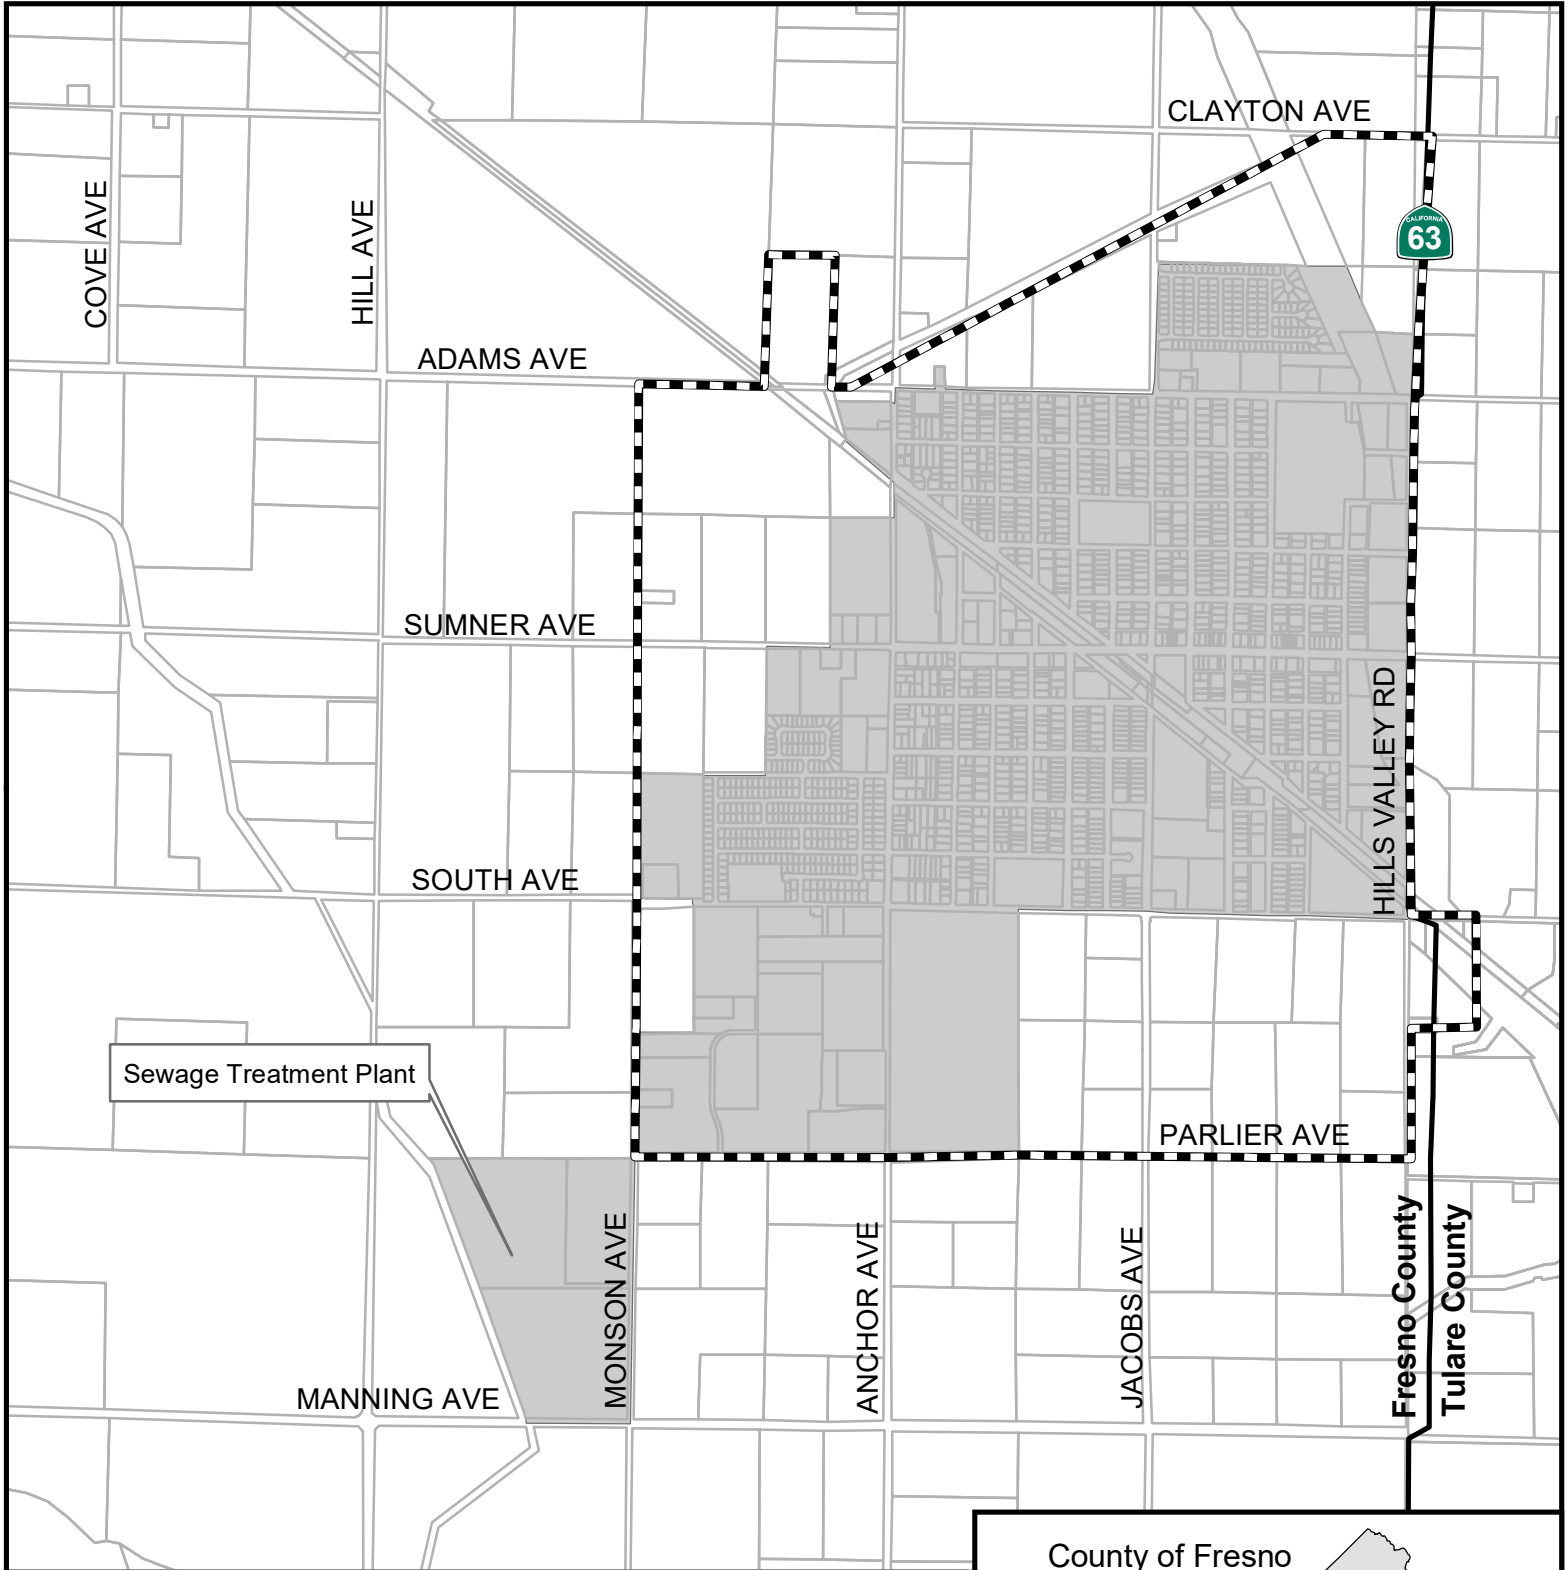

City of Orange Cove

Fresno Local Agency Formation Commission

-  Sphere of influence
-  City limits

Incorporated: 1948
 Sphere updated: 10/10/2007
 City limits: 1,150 Acres
 Sphere area: 1,641 Acres

Map prepared: 06/06/2019

County of Fresno