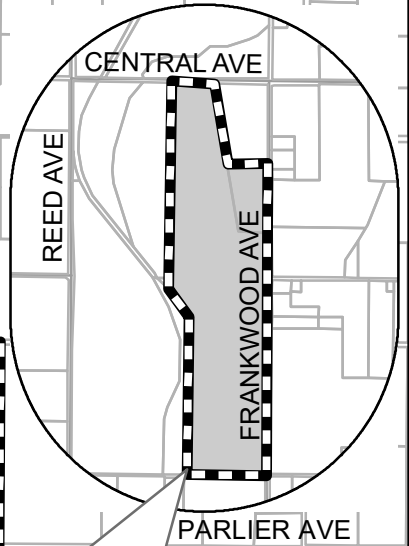

City of Reedley

Reedley Municipal Airport
(3 miles north of City Limits)

Fresno Local Agency Formation Commission

-  Sphere of influence
-  City limits

Incorporated: 1913
 Sphere updated: 4/08/2020
 City limits: 3,575 acres
 Sphere area: 4,938 acres

Map prepared: 05/27/2020

County of Fresno