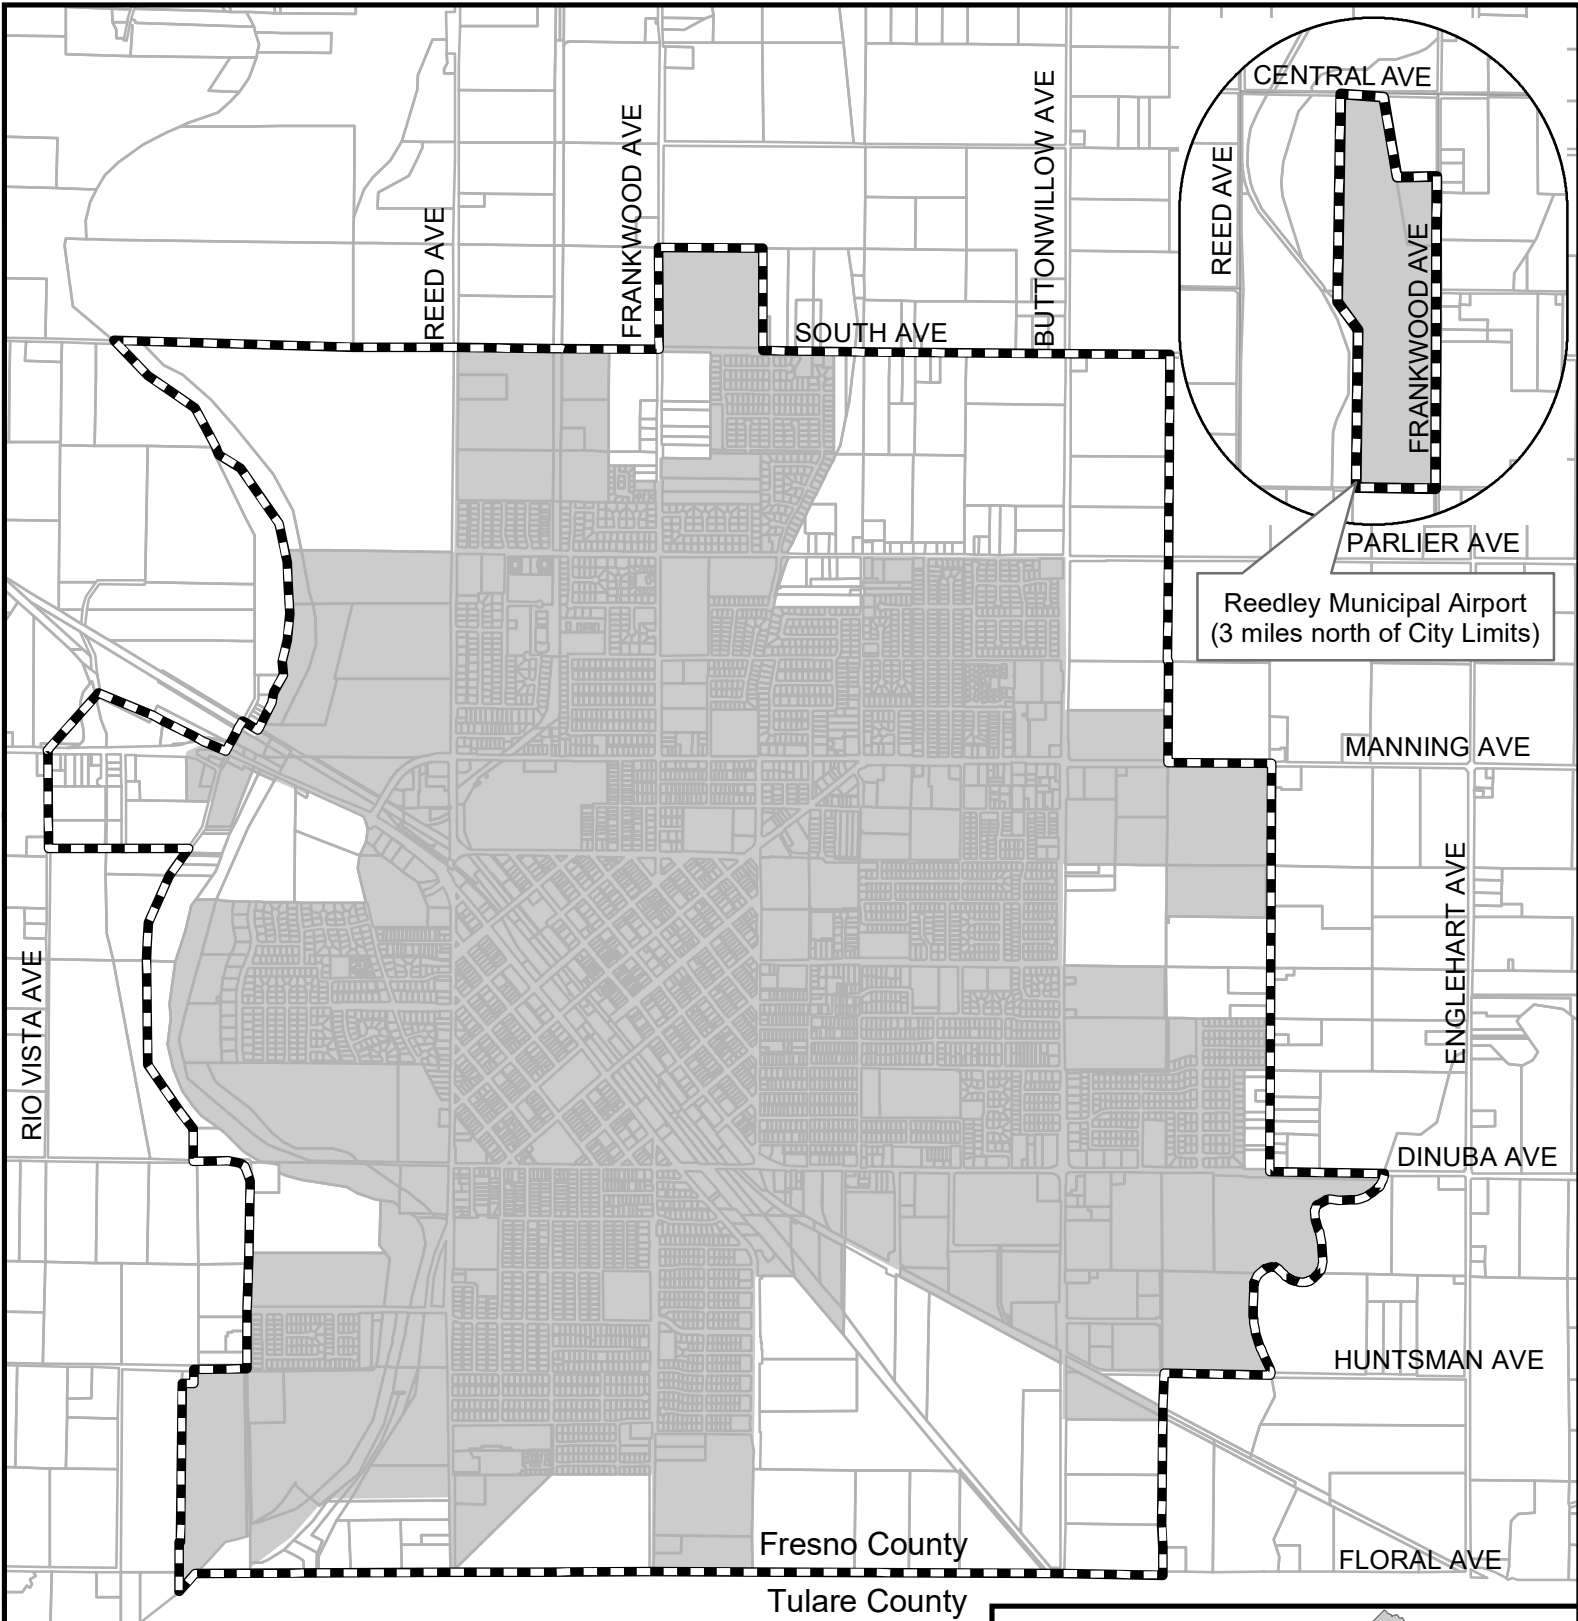

City of Reedley

Reedley Municipal Airport
(3 miles north of City Limits)

Fresno Local Agency Formation Commission

-  Sphere of influence
-  City limits

Incorporated: 1913
 Sphere updated: 4/08/2020
 City limits: 3,575 acres
 Sphere area: 4,938 acres

Map prepared: 05/27/2020

County of Fresno