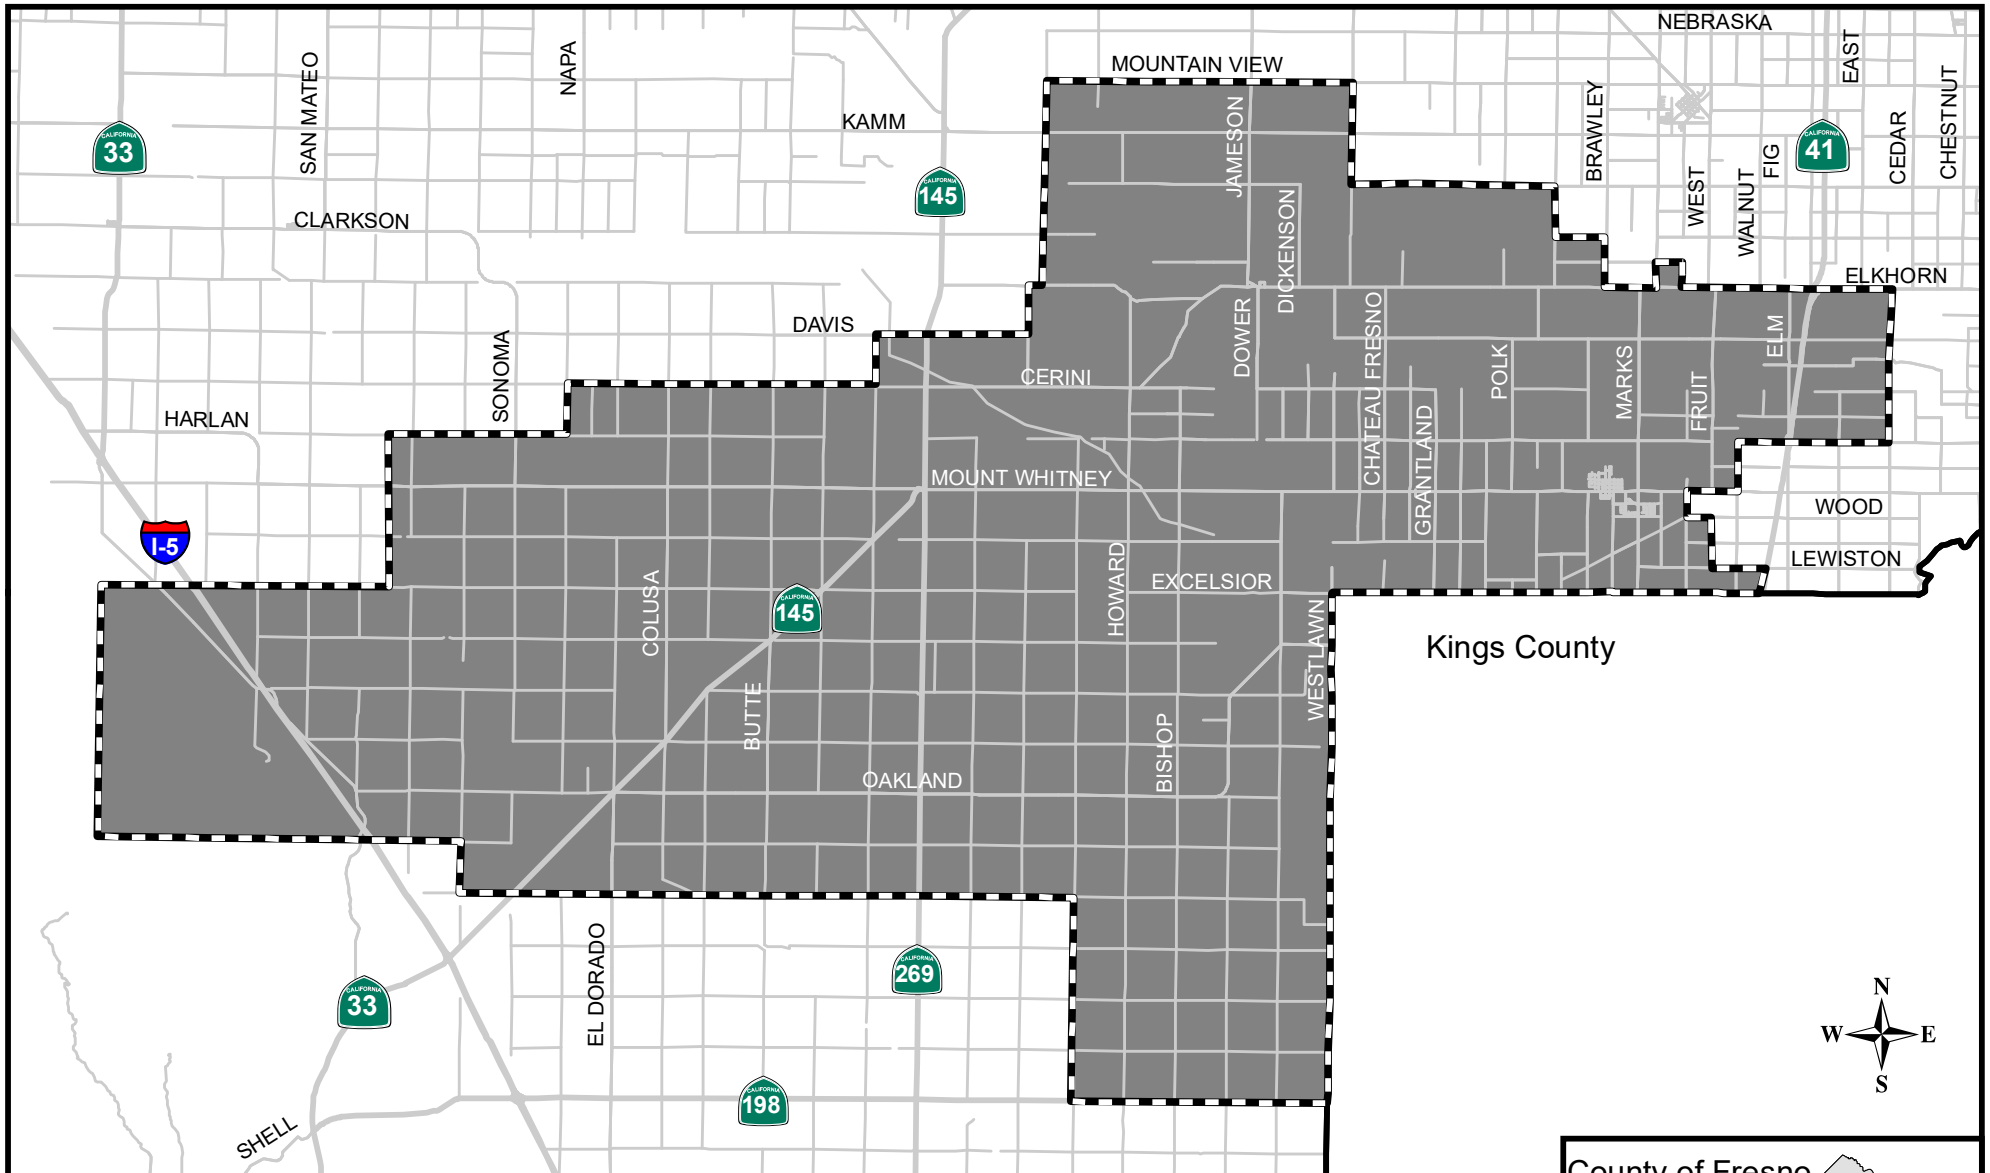

Riverdale Memorial District

Authorized services: provision and maintenance of public facilities

County of Fresno

Fresno Local Agency Formation Commission

-  District SOI
-  District Service Area

Formation: 1946
 Sphere updated: 06/13/2018
 District area: 214,095 acres
 Sphere area: 214,095 acres

Map prepared: 06/13/2018