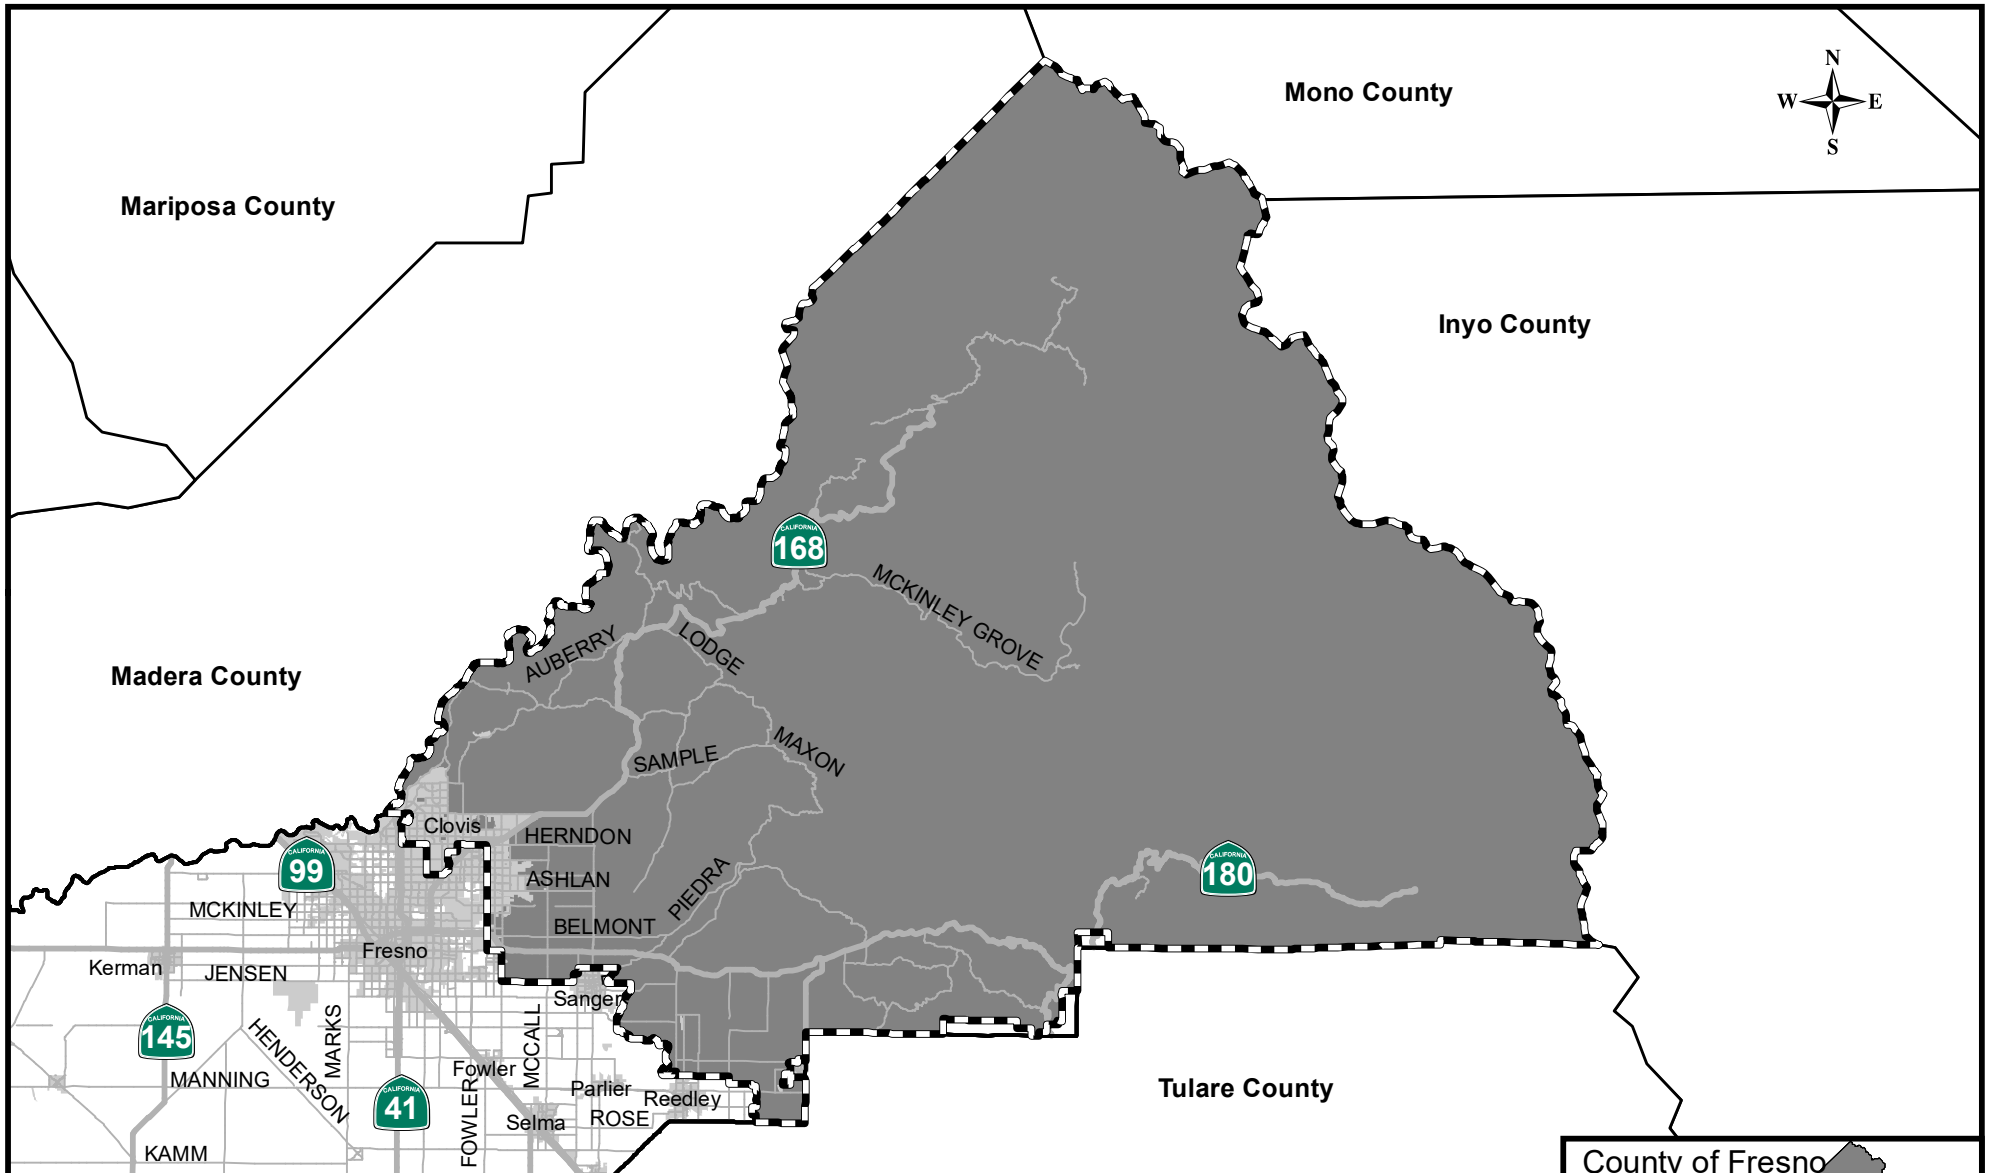

Sierra Resource Conservation District

Authorized services: studies on preservation of natural resources

Fresno Local Agency Formation Commission

-  District SOI
-  District Service Area

Formation: 1956
Sphere updated: 02/10/2016
District area: 1,847,537 acres
Sphere area: 1,847,537 acres

Map prepared: 10/13/2017