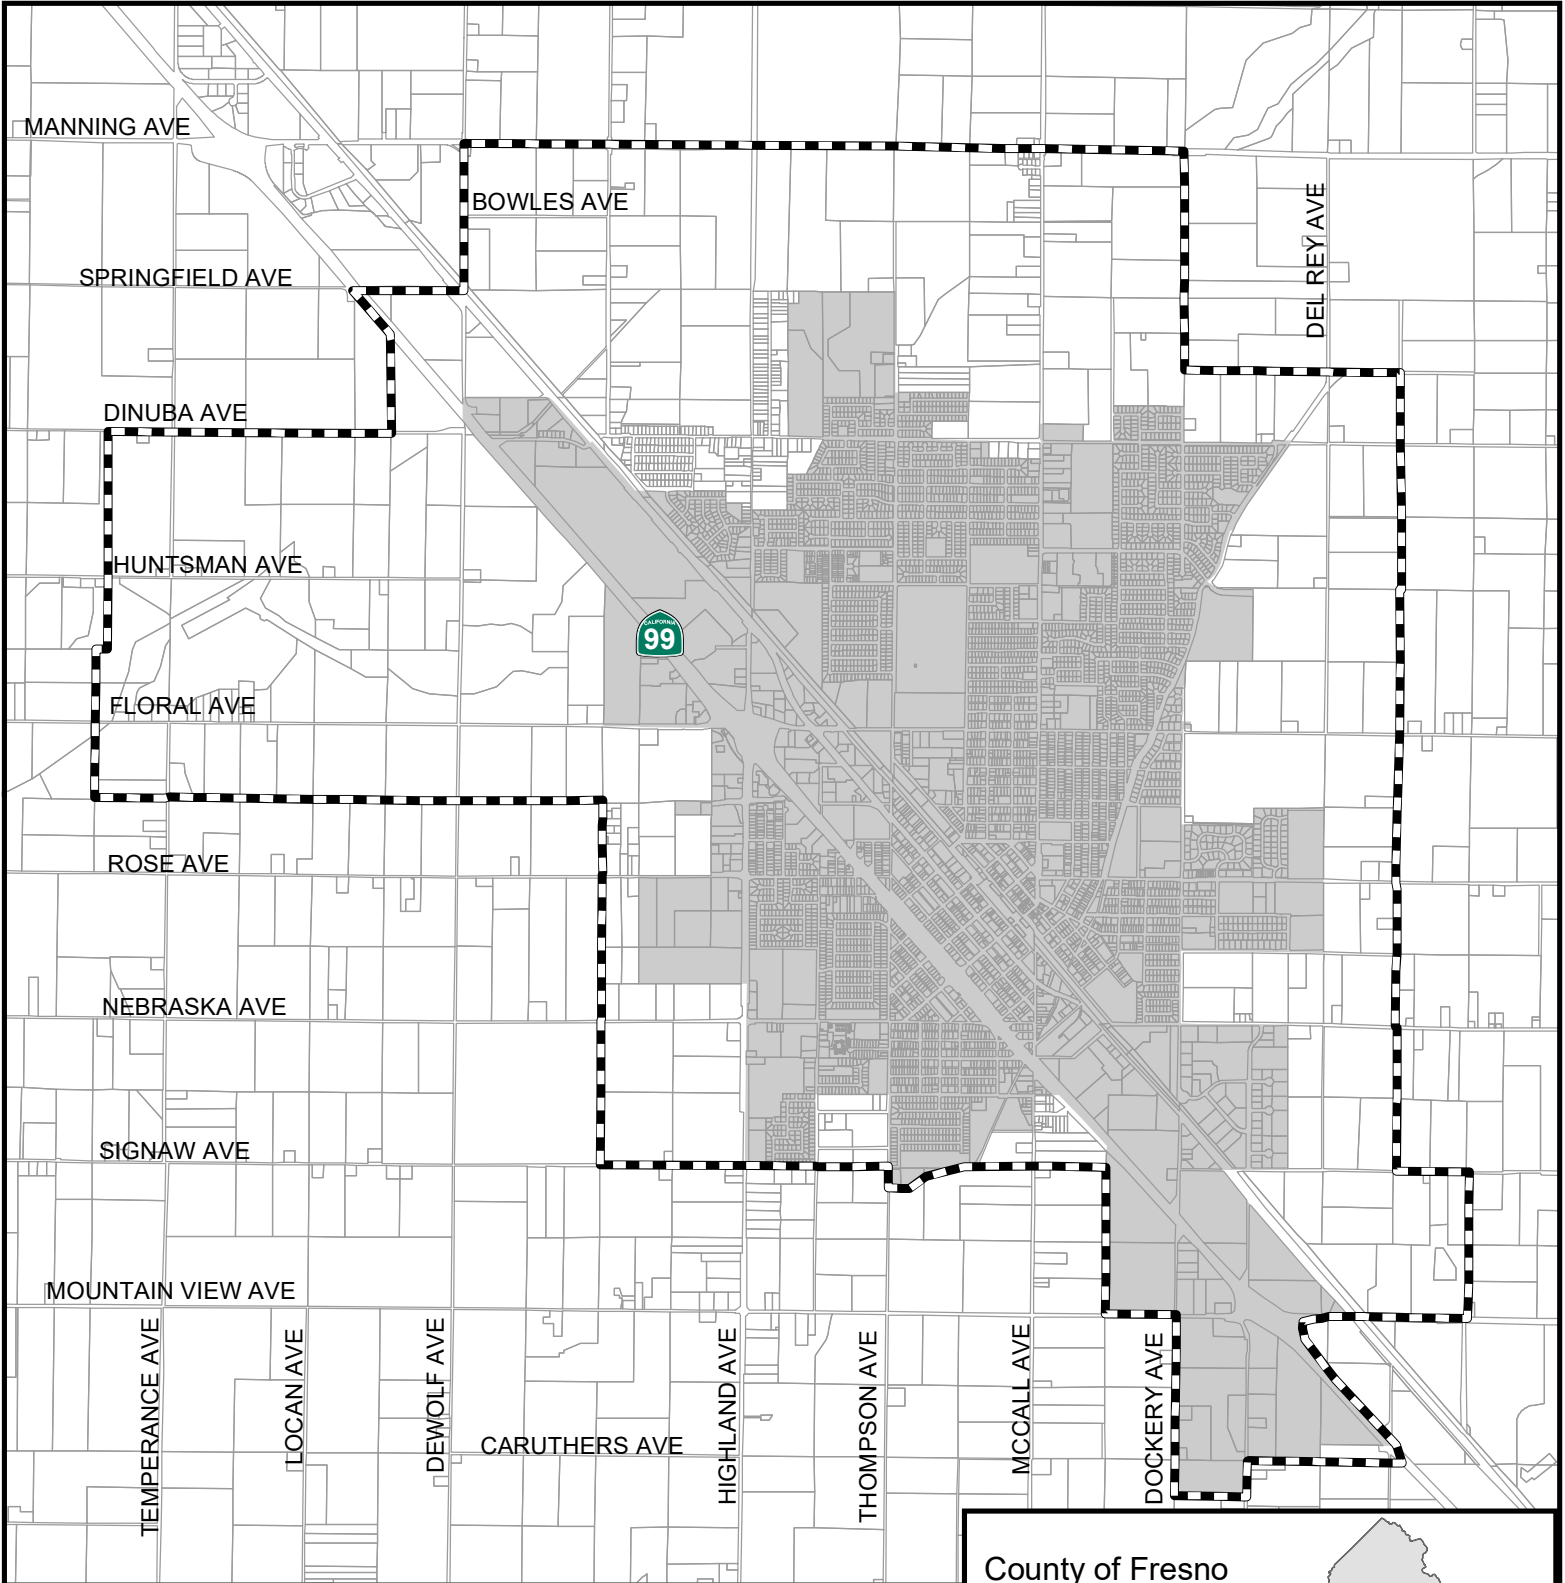

City of Selma

Fresno Local Agency Formation Commission

-  Sphere of influence
-  City limits

Incorporated: 1893
 Sphere updated: 4/12/2017
 City limits: 3,687 Acres
 Sphere area: 8,261 Acres

Map prepared: 02/22/2021