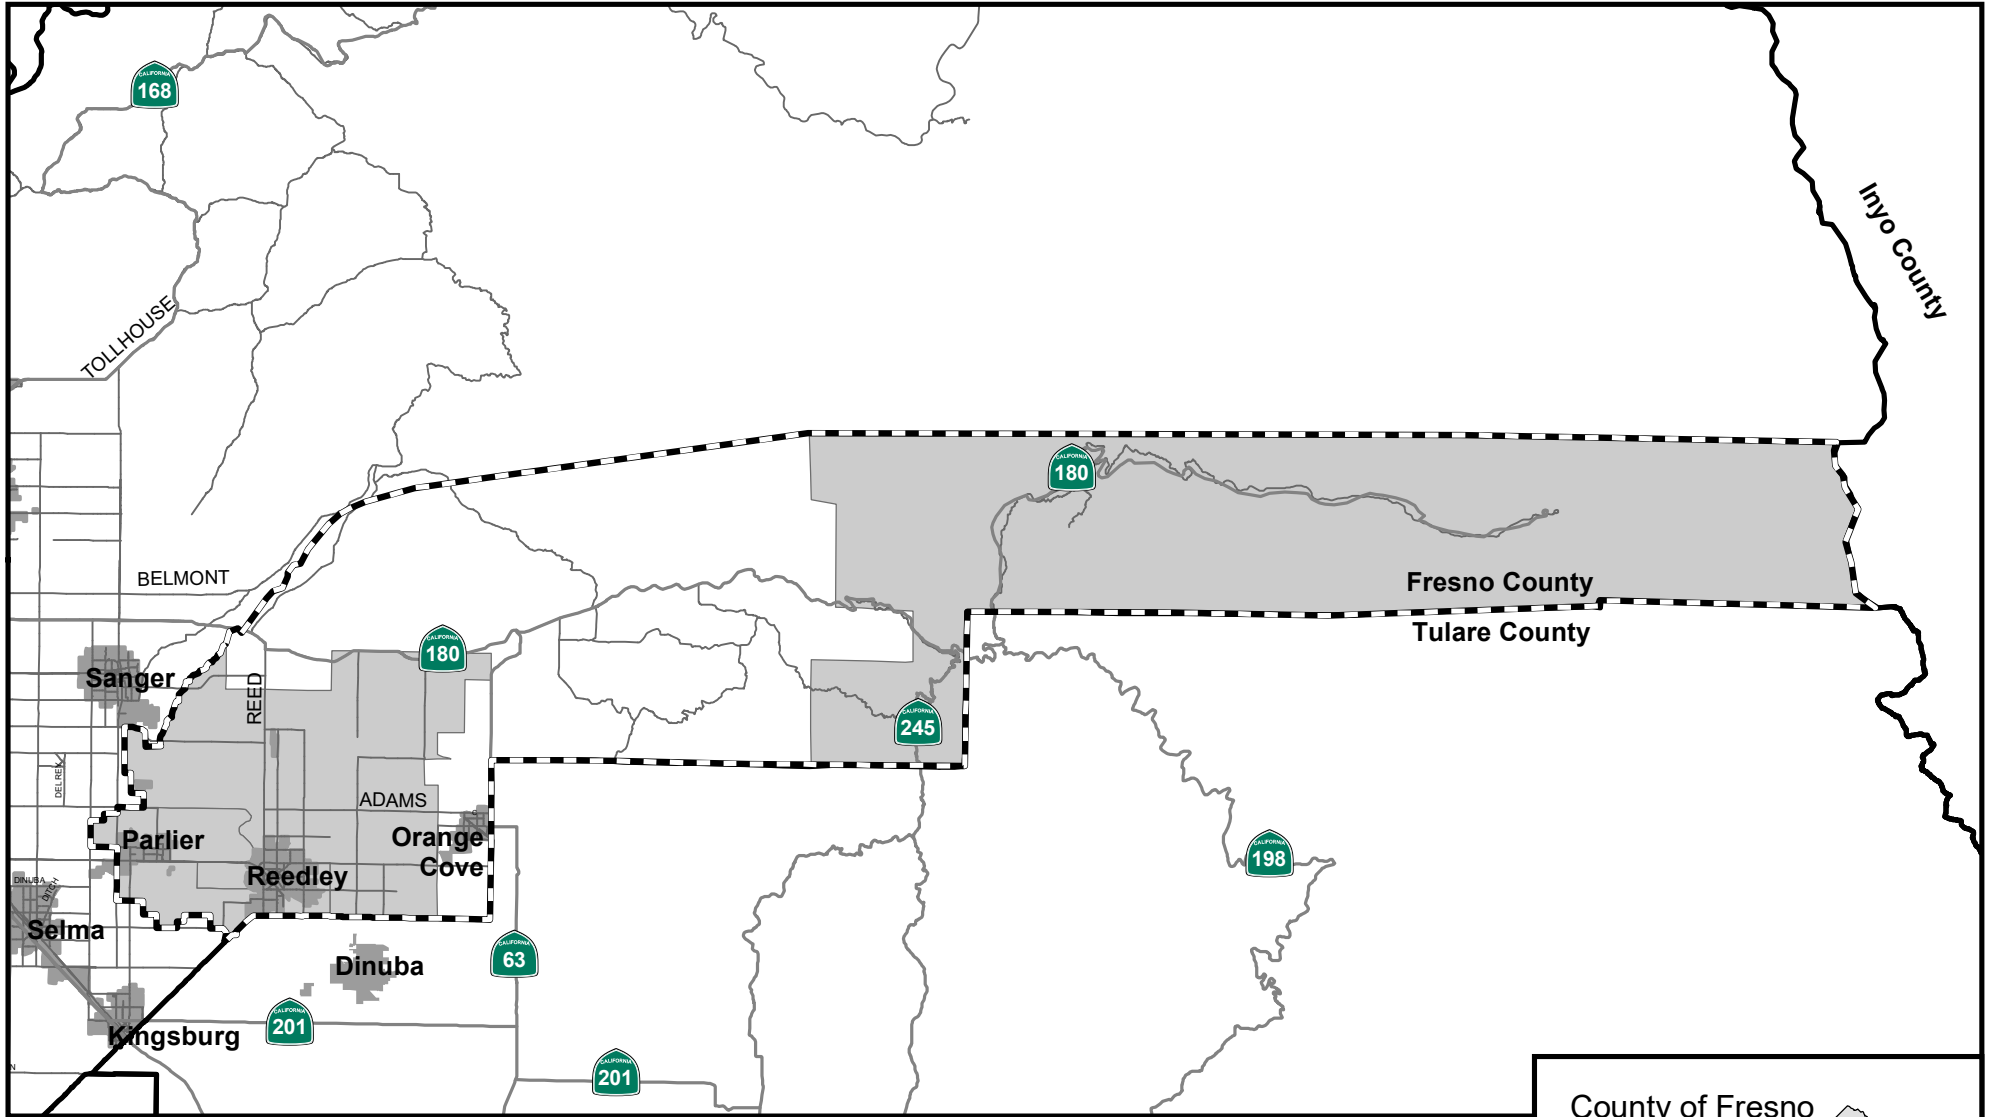

# Sierra Kings Hospital District

Authorized Services: Provides hospital and health care services

## Fresno Local Agency Formation Commission

-  Sphere of influence
-  District service area

Incorporated: 1962  
Sphere updated: 10/10/2007  
District area: 247,188 acres  
Sphere area: 375,284 acres

Map prepared: 07/18/2019

## County of Fresno