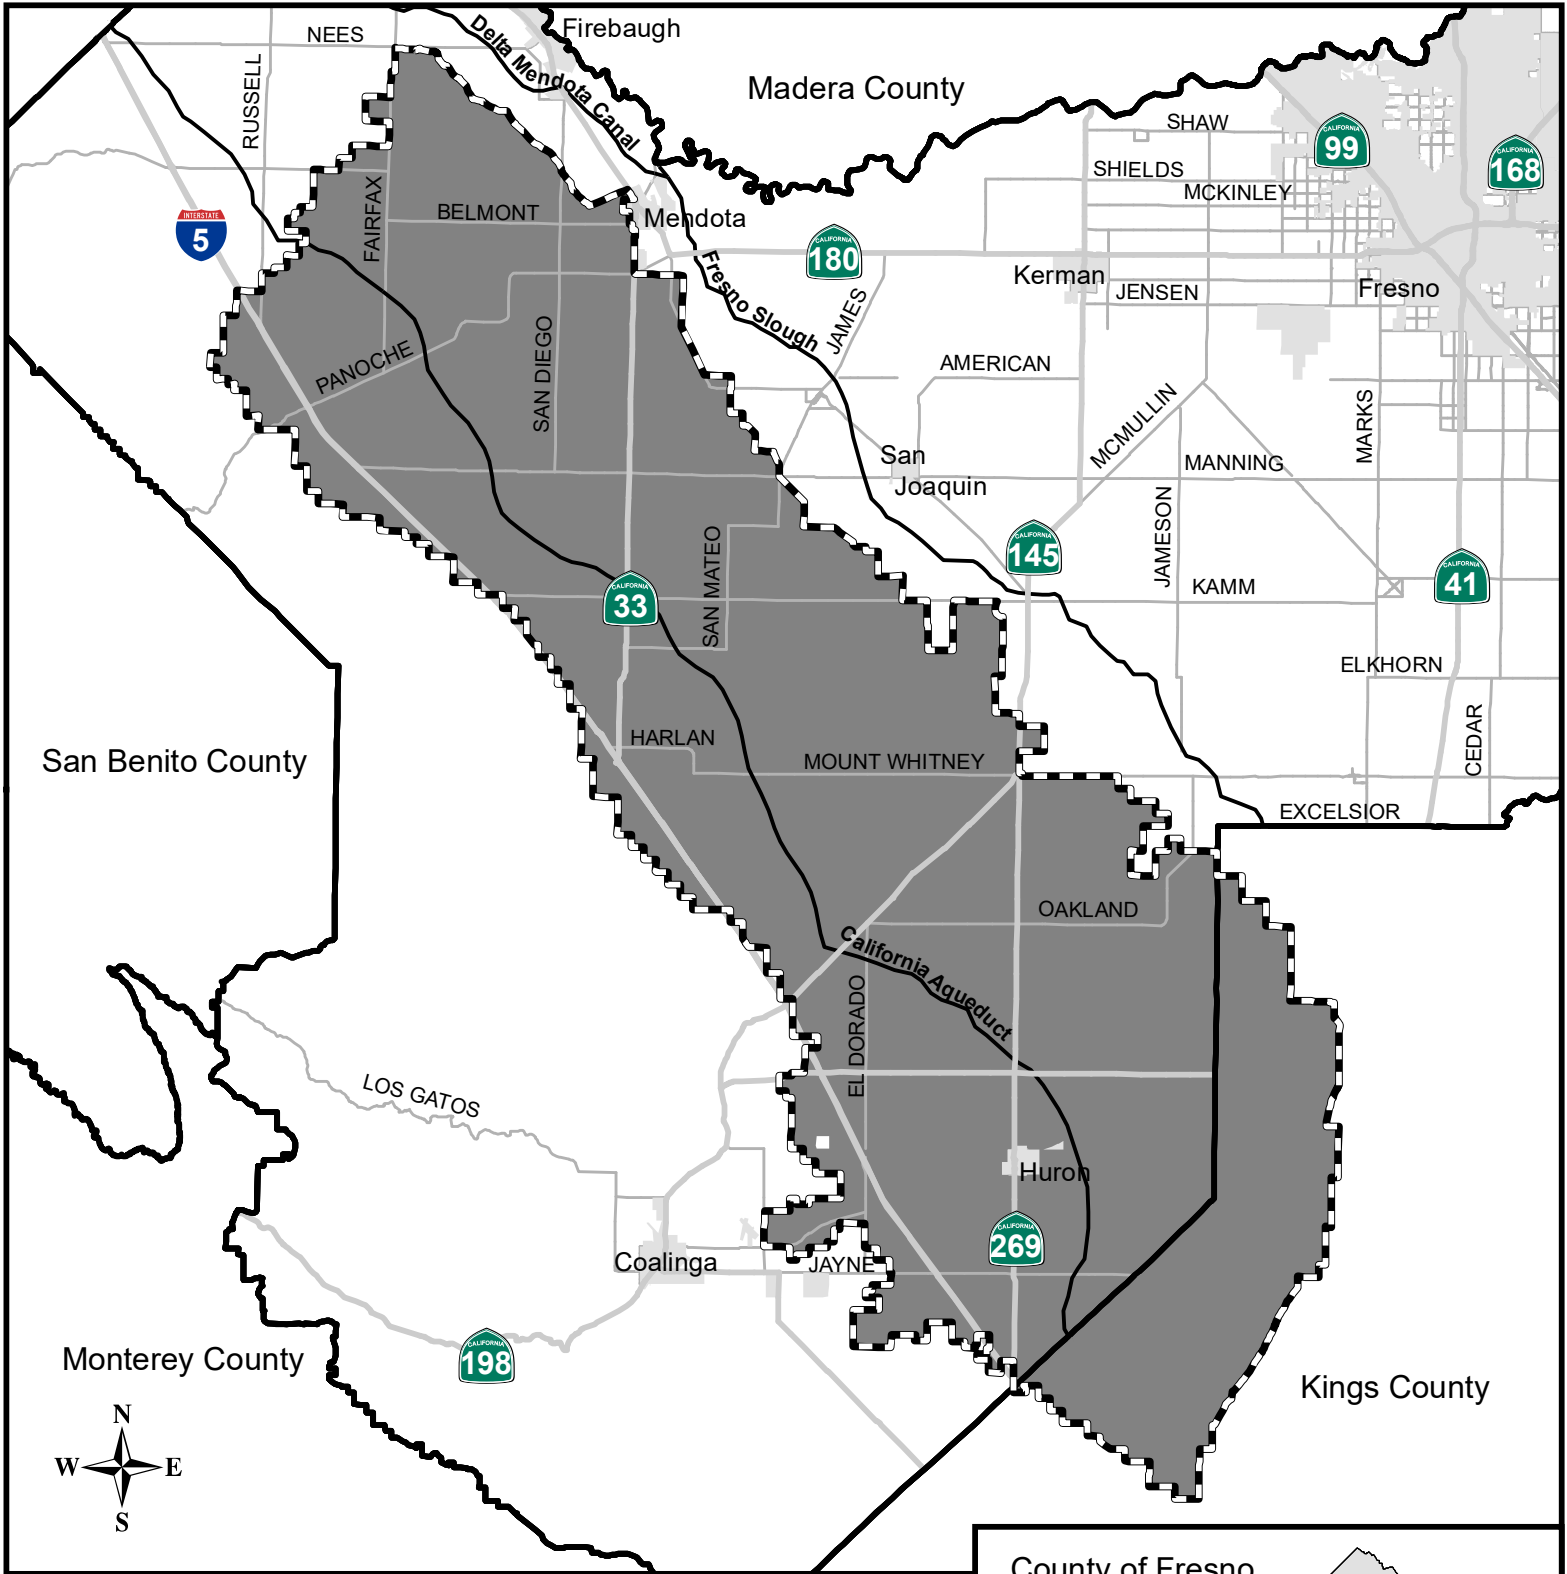

Westlands Water District

Authorized services: irrigation water

Fresno Local Agency Formation Commission

-  District SOI
-  District service area
-  Waterways

Formation: 1952
 Sphere updated: 08/22/2007
 District area: 618,886 acres
 Sphere area: 618,886 acres

Map prepared: 01/04/2018

County of Fresno