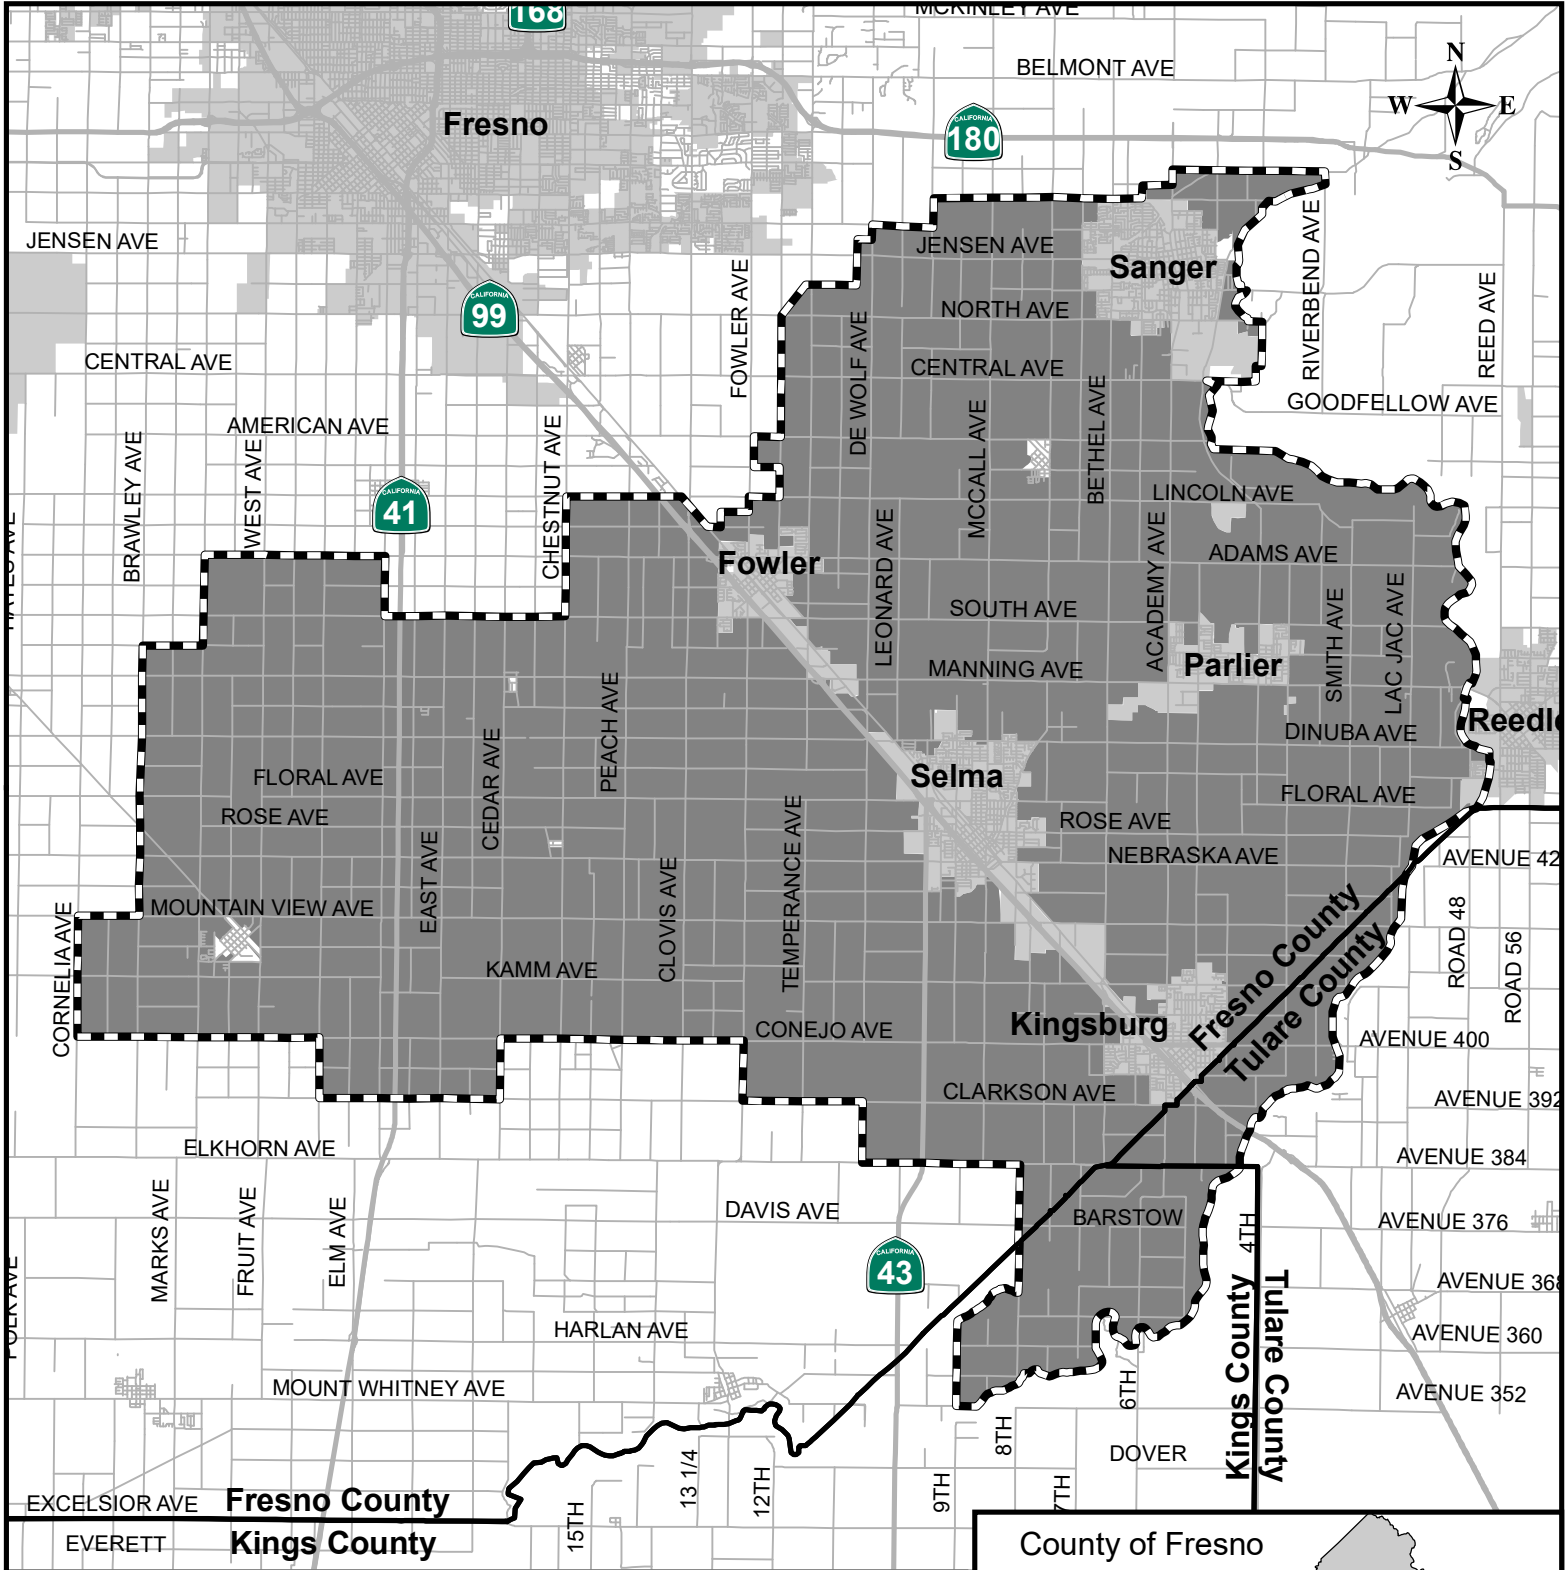

# Consolidated Irrigation District

Authorized services: irrigation water, groundwater recharge

## Fresno Local Agency Formation Commission

-  District SOI
-  District Service Area

Formation: 1954  
 Sphere updated: 10/10/2007  
 District area: 138,535 acres  
 (Cities not within District)  
 Sphere area: 155,810 acres

Map prepared: 12/06/2018