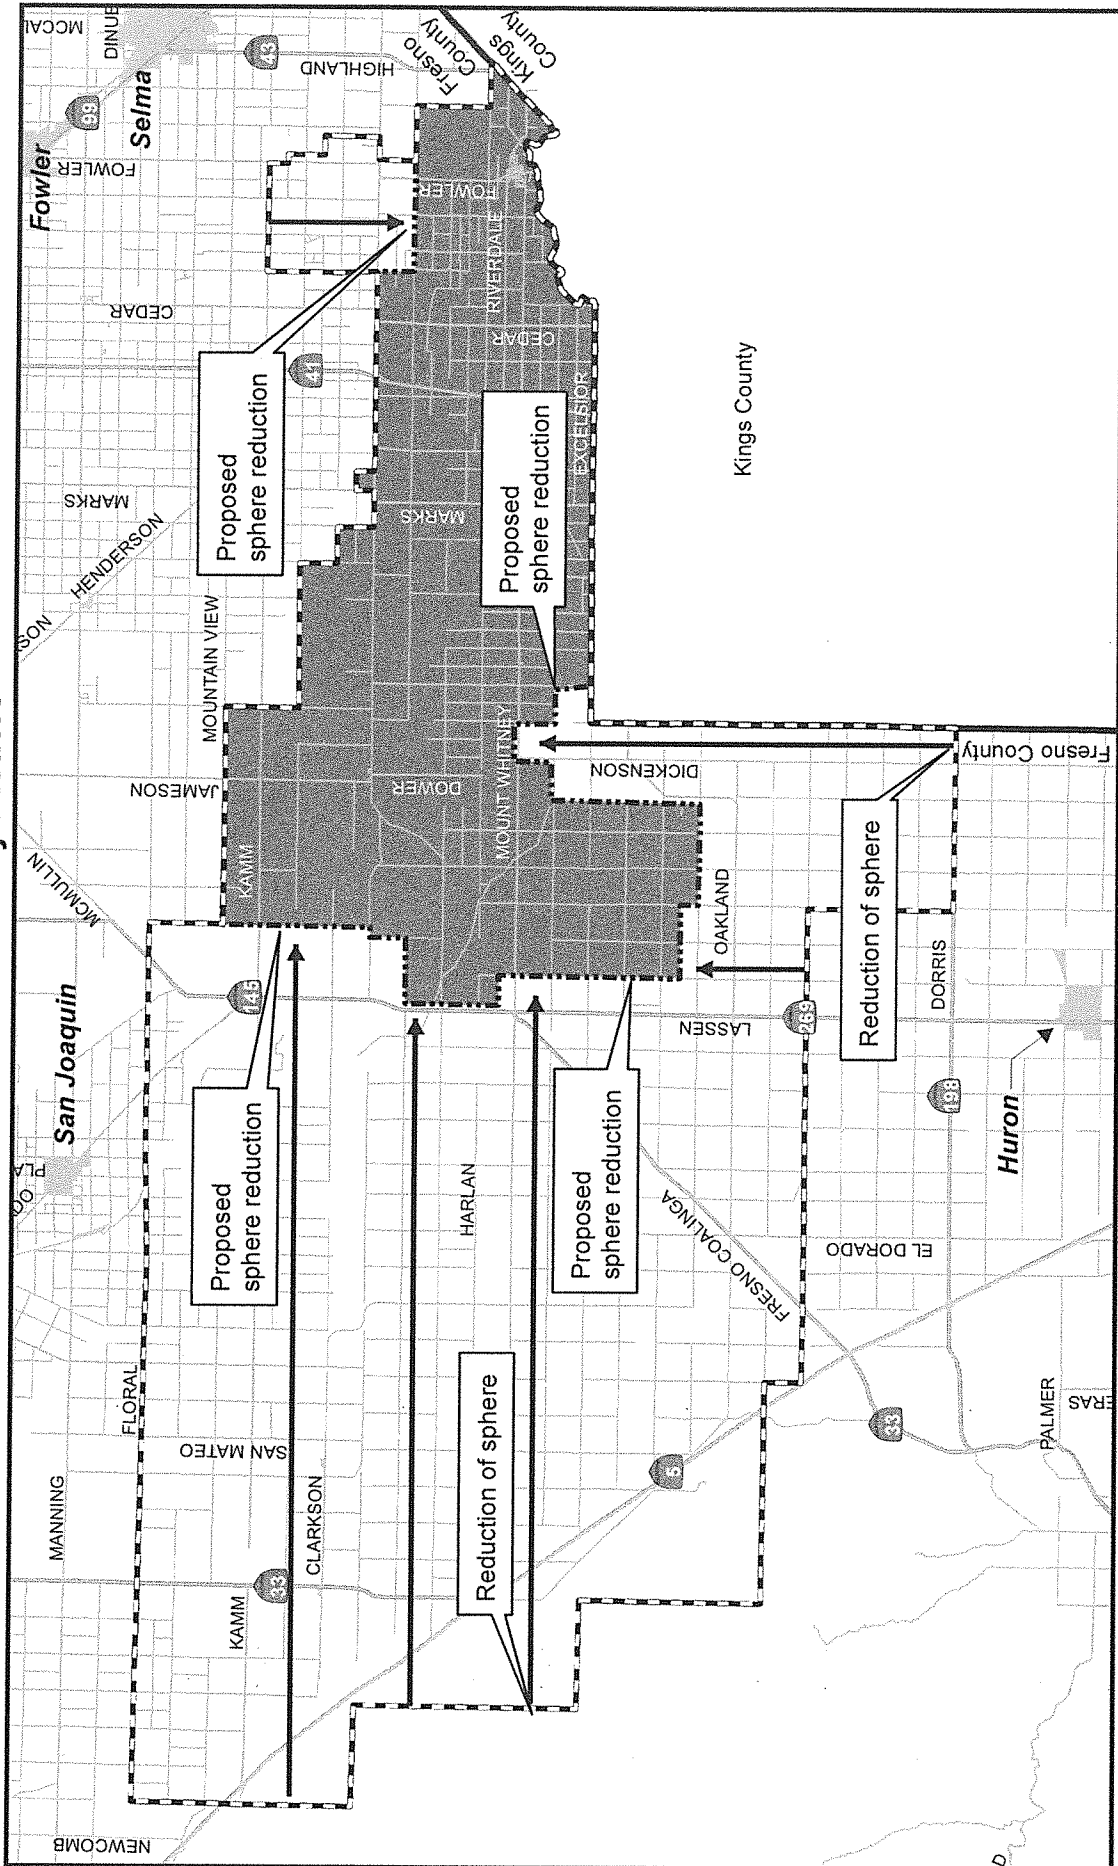

Proposed Sphere of Influence Reduction Oak Grove Cemetery District

Fresno Local Agency Formation Commission

Sphere revision proposal: Reduction of 279,041 acres.
District service area and sphere will coincide.

Sphere of influence - means a plan for the probable physical boundaries and service area of a local agency, as determined by the Commission (GC sec. 56076)