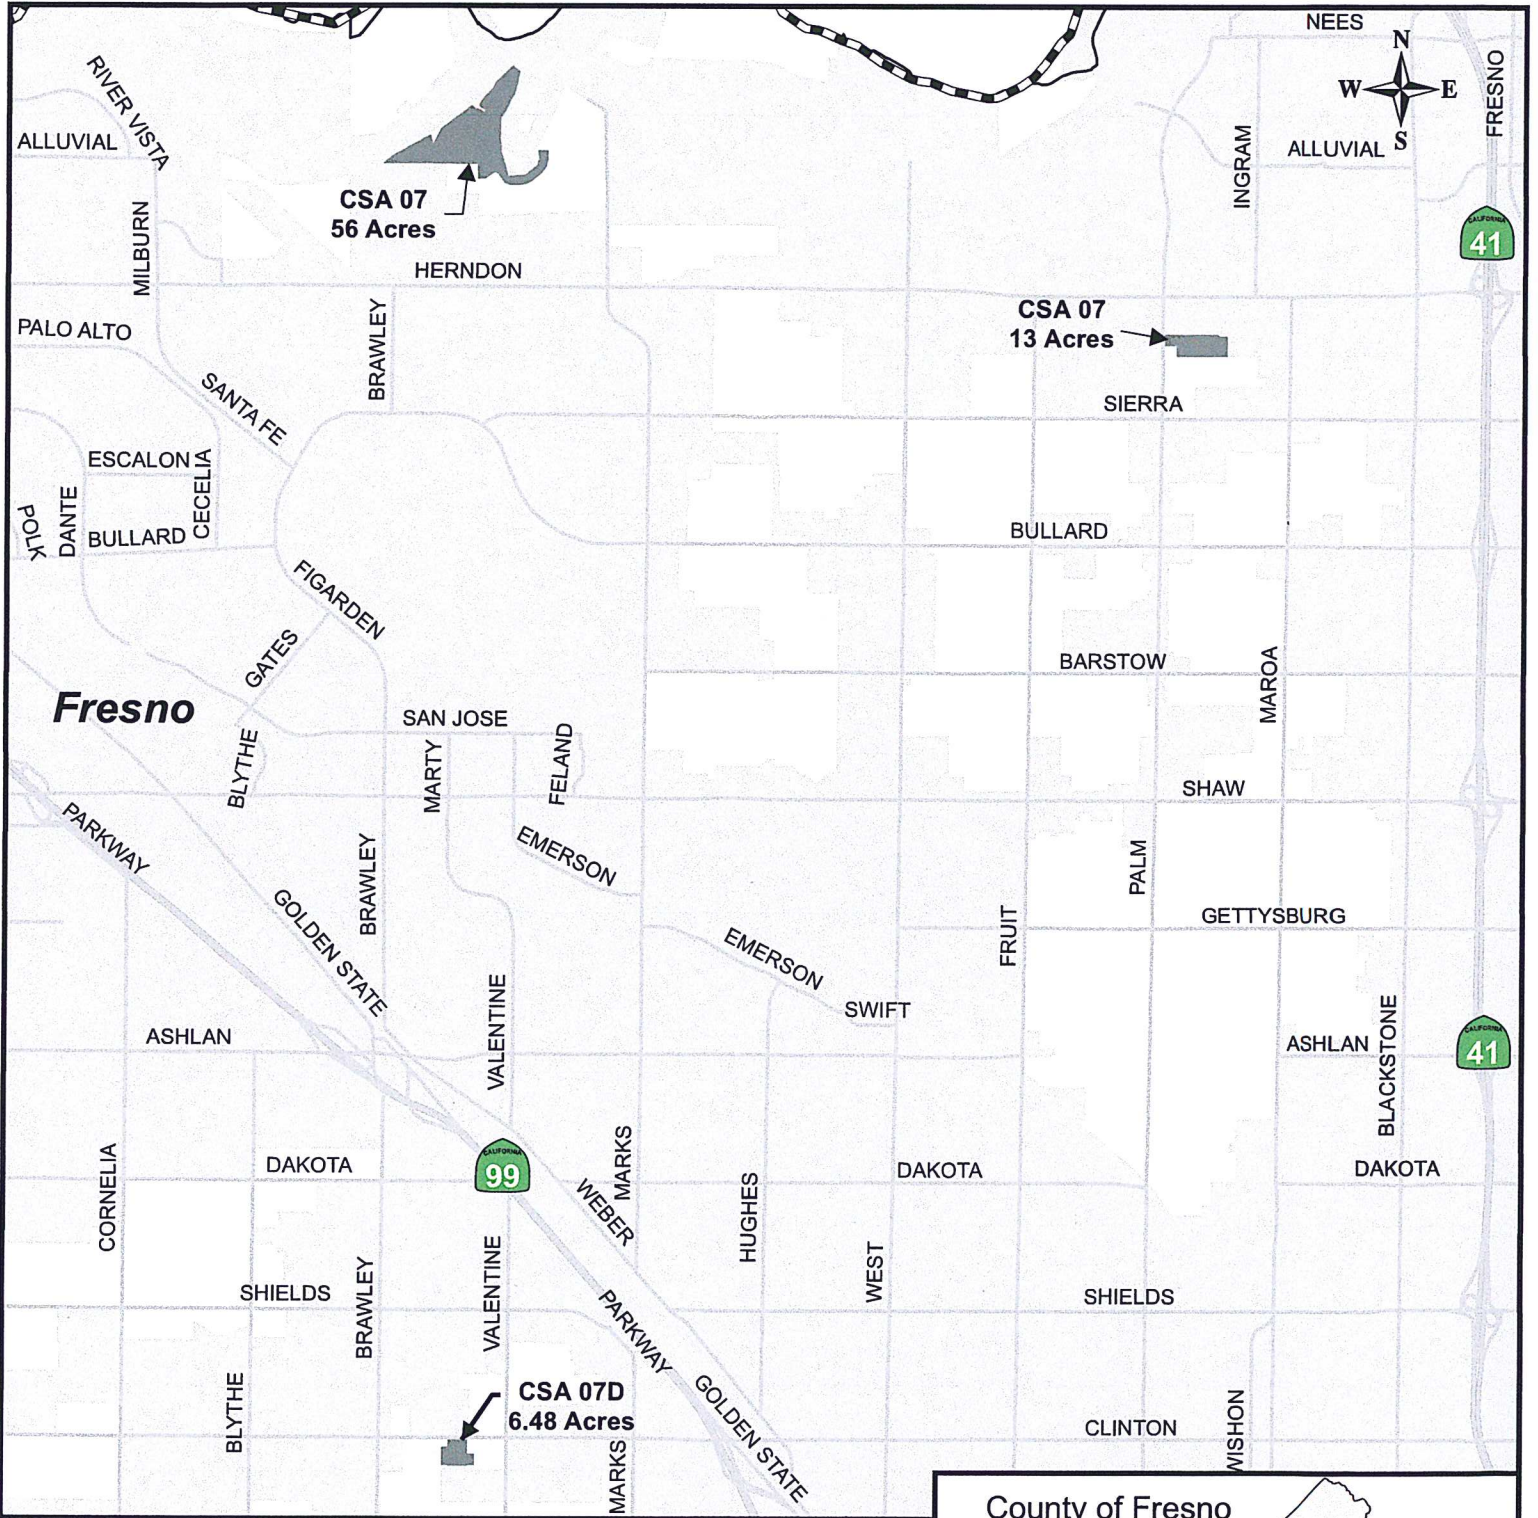

# ATTACHMENT A

## County Service Area No. 7 and 7D

Authorized Services: Street Lights, Maintenance of Streets, and Street Landscaping

### Fresno Local Agency Formation Commission

-  Spheres of Influence
-  District Area
-  City Areas

Formation: 1963  
 Sphere updated: 09/28/2011  
 District area: 75 acres  
 Sphere area: 75 acres

Map prepared: 07/03/2017

### County of Fresno